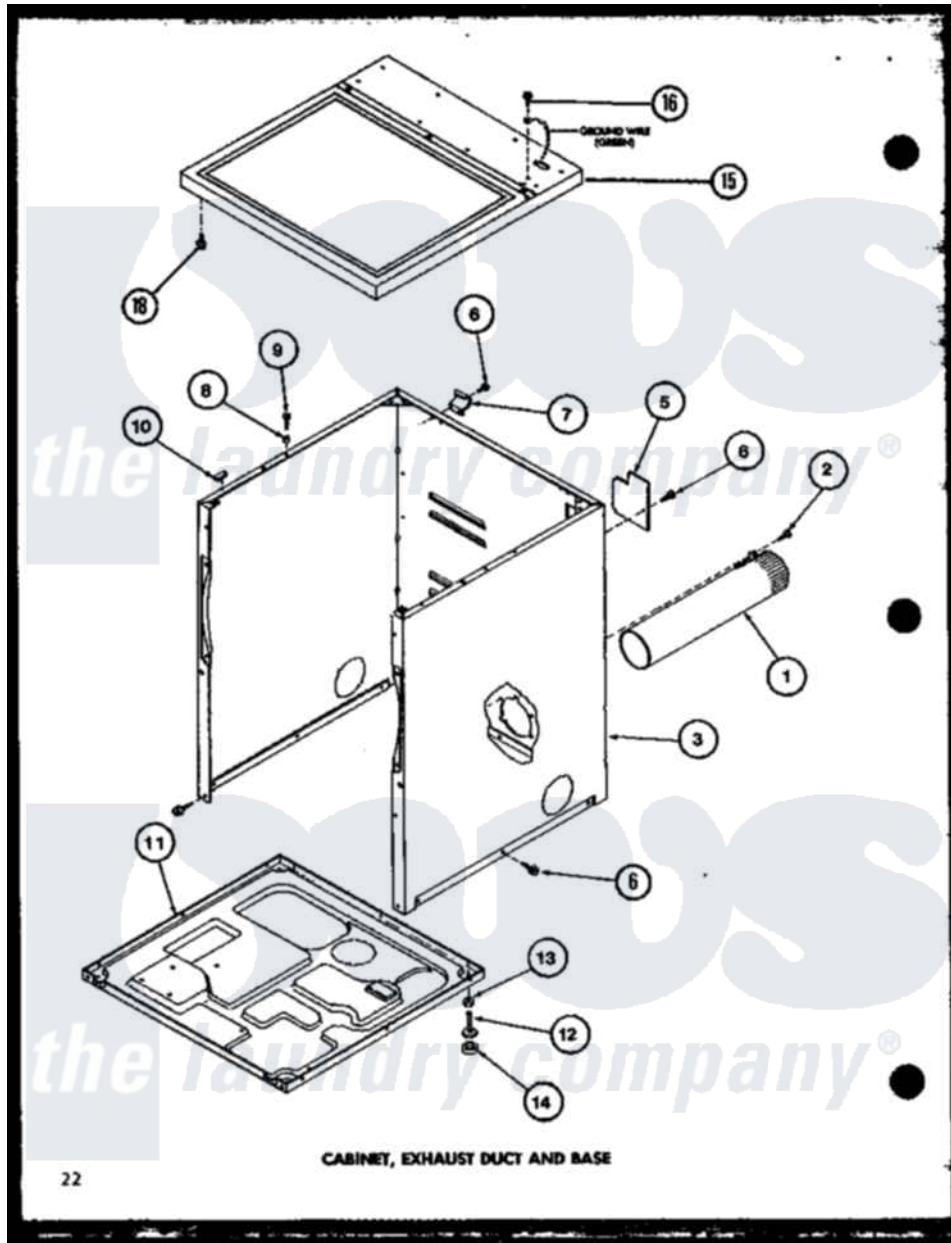

Amana LE2402 (BOM: P7762217W) 01 - CABINET

Amana Residential Amana LE2402 (BOM: P7762217W) Washer Parts Parts Diagram 01 - CABINET  
 Click on the part number to view part

Item	Original Part Number	Replaced By	Status	Part Description
1	R0603041		Not Available	DUCT, EXHAUST
2	R0600052		Not Available	SCREW, HEX HEAD
3	R0603118		Not Available	CABINET W
"	R0603068		Not Available	xxxASSY, DRYER CABINET
5	R0603182	<a href="#">60821</a>		Access Cover
6	R0600017		Not Available	SCREW
7	R0605711		Not Available	HINGE
8	R0603524	<a href="#">505187</a>		Locator, Panel
9	R0600102	<a href="#">Y014874</a>		Screw, Idler Arm And Sleeve
10	R0606519	<a href="#">Y56128</a>		Pad, Bumper
11	R0603183	<a href="#">60811</a>		Assembly, Base-Complete
12	R0600051	<a href="#">Y305086</a>		Adjustable Leg And Nut
13	R0601021	<a href="#">62739</a>		Nut, Lock
14	R0606525	<a href="#">Y314137</a>		Foot, Rubber
15	R0603149		Not Available	TOP ASSY W
"	R0603148		Not Available	TOP, ASSY A