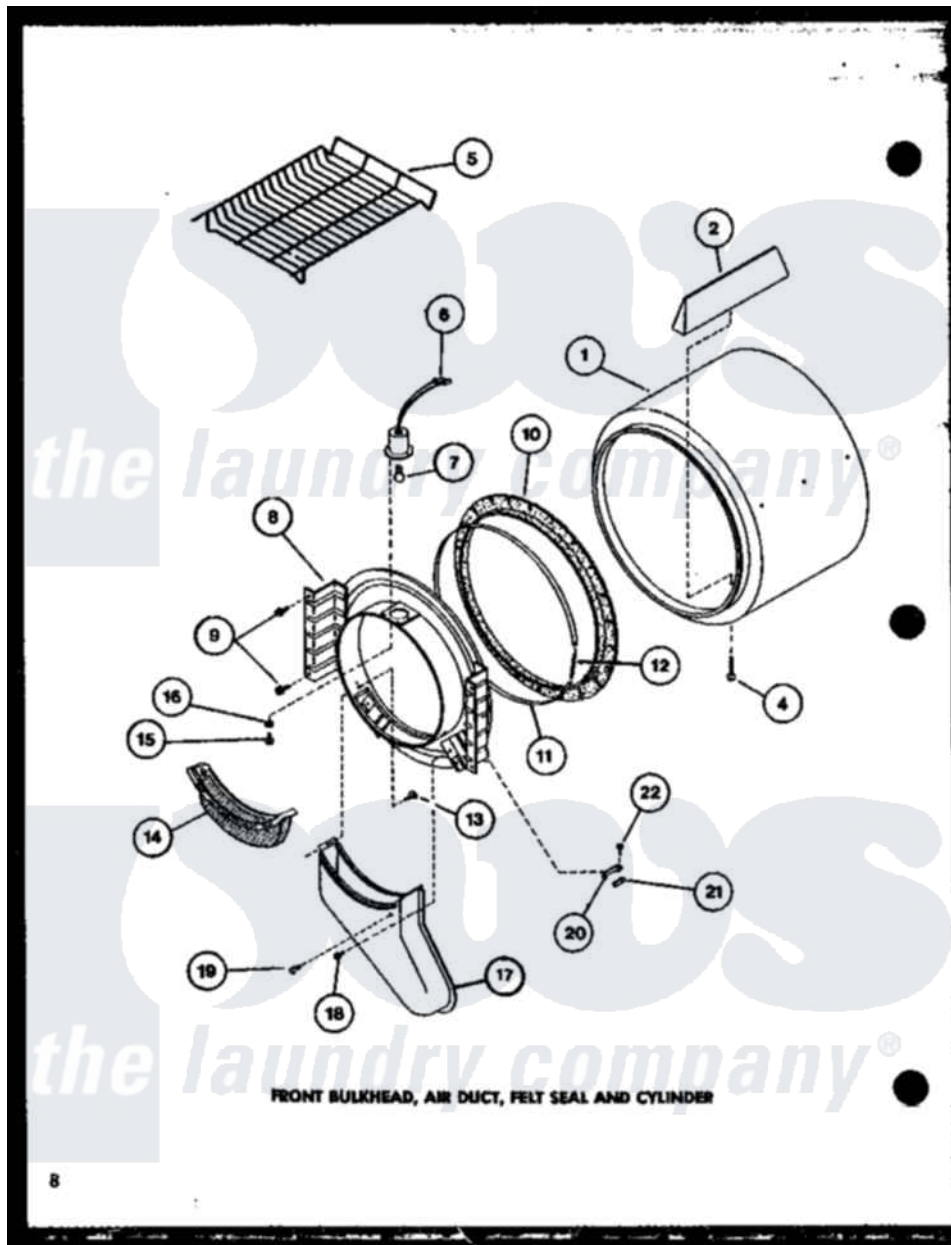

Amana LE2402 (BOM: P7762217W) 02 - FRONT BULKHEAD

Amana Residential Amana LE2402 (BOM: P7762217W) Washer Parts Parts Diagram 02 - FRONT BULKHEAD
 Click on the part number to view part

Item	Original Part Number	Replaced By	Status	Part Description
1	R0603176		Not Available	CYLINDER
2	R0605706		Not Available	BAFFLE, CYLINDER LONG
4	R0600038		Not Available	SCREW
5	R0603572		Not Available	RACK, DRYING
6	R0605012		Not Available	RECEPTACLE, BULB
7	R0612001	31001575		Bulb, Cylinder Light
8	R0603152		Not Available	FRONT BULKHEAD A
"	R0603153			Front Bulkhead W/Light White
9	R0600017		Not Available	SCREW
10	R0604508	56088		Assembly, Seal
11	R0605555		Not Available	STRAP, SEAL
12	R0605554	52310		Spring
13	R0600052		Not Available	SCREW, HEX HEAD
14	R0603594	61376P		Filter, Lint-White W/Inst.
15	R0600047		Not Available	SCREW
16	R0600525		Not Available	LOCKWASHER

17	R0603595		Not Available	AIR DUCT
18	R0600039	489464		Screw
19	R0606523		Not Available	BUMPER
20	R0605708	61448		Glide, Cylinder-Rulon F
21	R0604521	58049		Pad, Thin
22	R0600004	W10116760		Screw