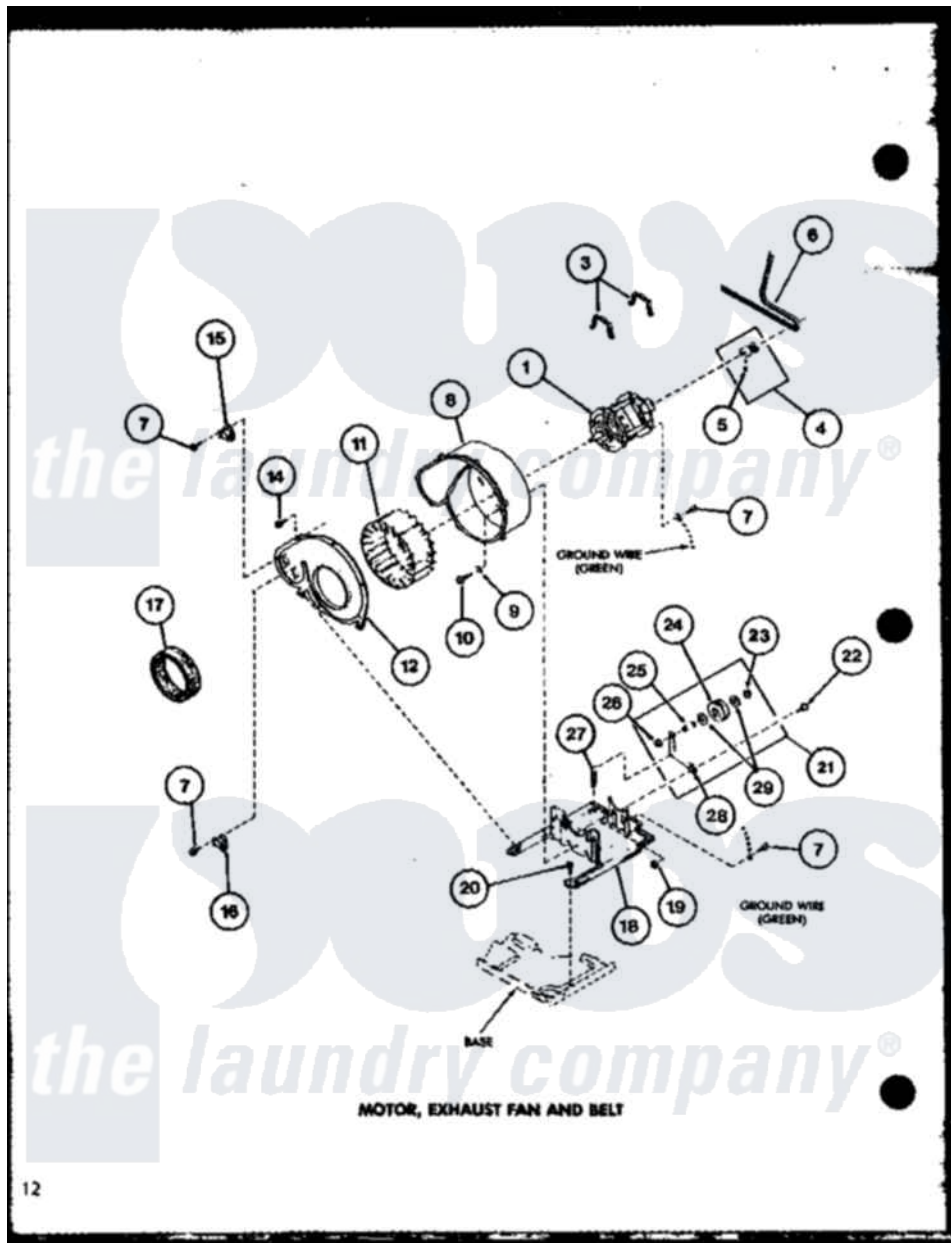

Amana LE2402 (BOM: P7762217W) 05 - MOTOR

Amana Residential Amana LE2402 (BOM: P7762217W) Washer Parts Parts Diagram 05 - MOTOR
 Click on the part number to view part

Item	Original Part Number	Replaced By	Status	Part Description
1	R0607005	915P3		Motor-Drve
3	R0601526	660658		Clamp, Motor Mounting 343481 685441
4	R0610059		Not Available	KIT,PULLEY & SETSCREW
5	R0600042		Not Available	SET SCREW
6	R0606549	40111201		Belt, Cylinder
7	R0600033	489464		Screw
8	R0603034	56020		Housing, Blower
9	R0600560	M0270504		Washer
10	R0600014	27001200		Screw
11	R0603532	510139P		Assembly Blower Fan Package
12	R0603178		Not Available	COVER, EXHAUST FAN
14	R0600004	W10116760		Screw
15	R0611001	56410		Thermostat
16	R0611002		Not Available	THERMOSTAT
17	R0604509		Not Available	FELT SEAL

18	R0605710	503613		Mount, Motor
19	R0601011	27001225		Nut, Jam Mid Lock 1/4-20
20	R0600017		Not Available	SCREW
21	R0610019	56170P		Assembly- Idle
22	R0600043		Not Available	SCREW
23	R0601527	23748		Ring, Retaining
24	R0609504	Y54414		Assembly, Wheel And Bearing
25	R0605560	56461		Shaft
26	R0601009	358160		Nut
27	R0605563	56076		Spring, Idler
28	R0605561		Not Available	LEVER, IDLER
29	R0600526	52549		Washer, 501 ID X3/4 Odx