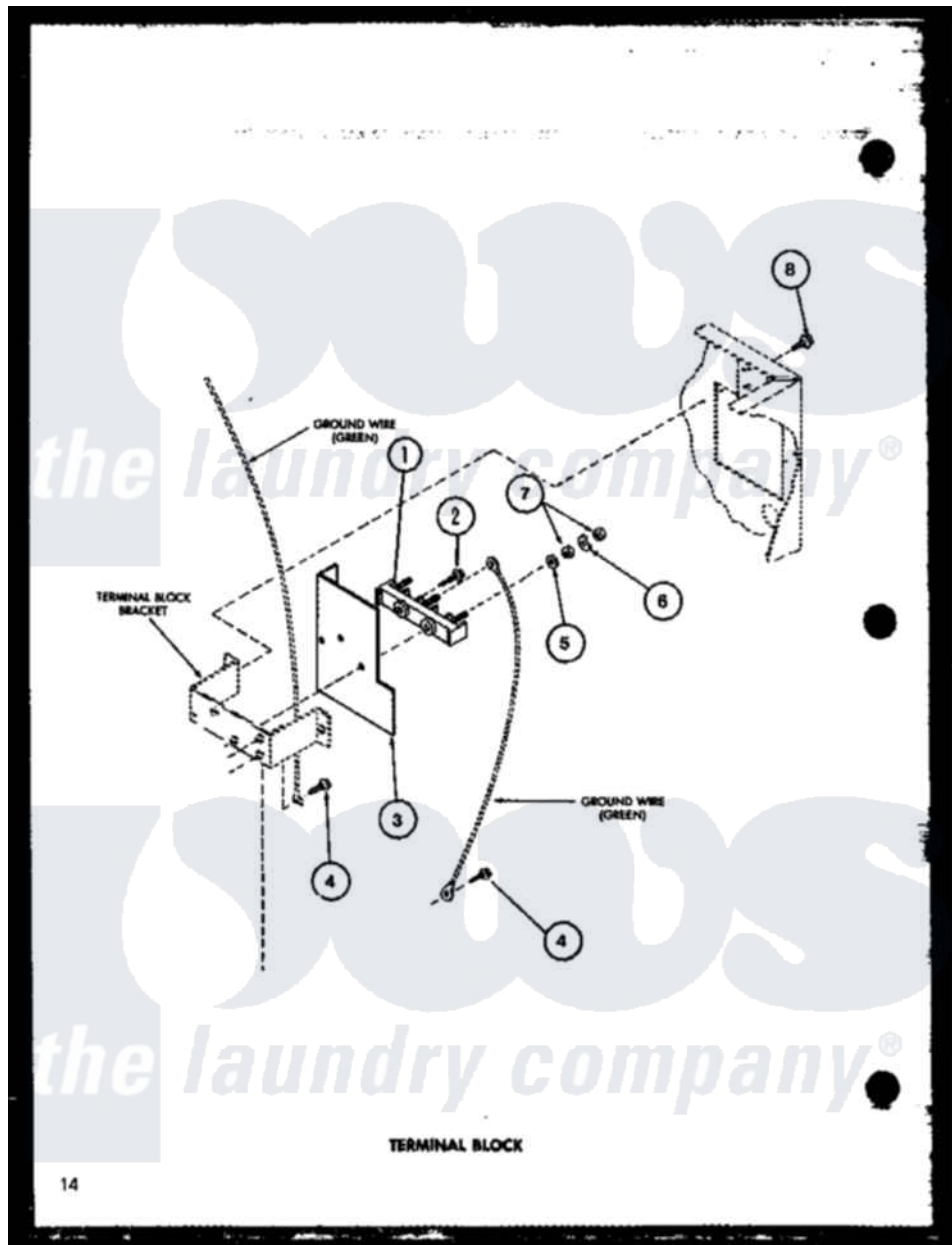

Amana LE2402 (BOM: P7762217W) 09 - TERMINAL BLOCK

Amana Residential Amana LE2402 (BOM: P7762217W) Washer Parts Parts Diagram 09 - TERMINAL BLOCK
 Click on the part number to view part

Item	Original Part Number	Replaced By	Status	Part Description
1	R0605013	33001244		Block, Terminal
2	R0600038		Not Available	SCREW
3	R0604510		Not Available	SHIELD
4	R0600055	20530		Screw, 10-24 x 3/8 Hex
5	R0600530		Not Available	WASHER
6	R0600527		Not Available	WASHER
7	R0601022		Not Available	NUT
8	R0600017		Not Available	SCREW