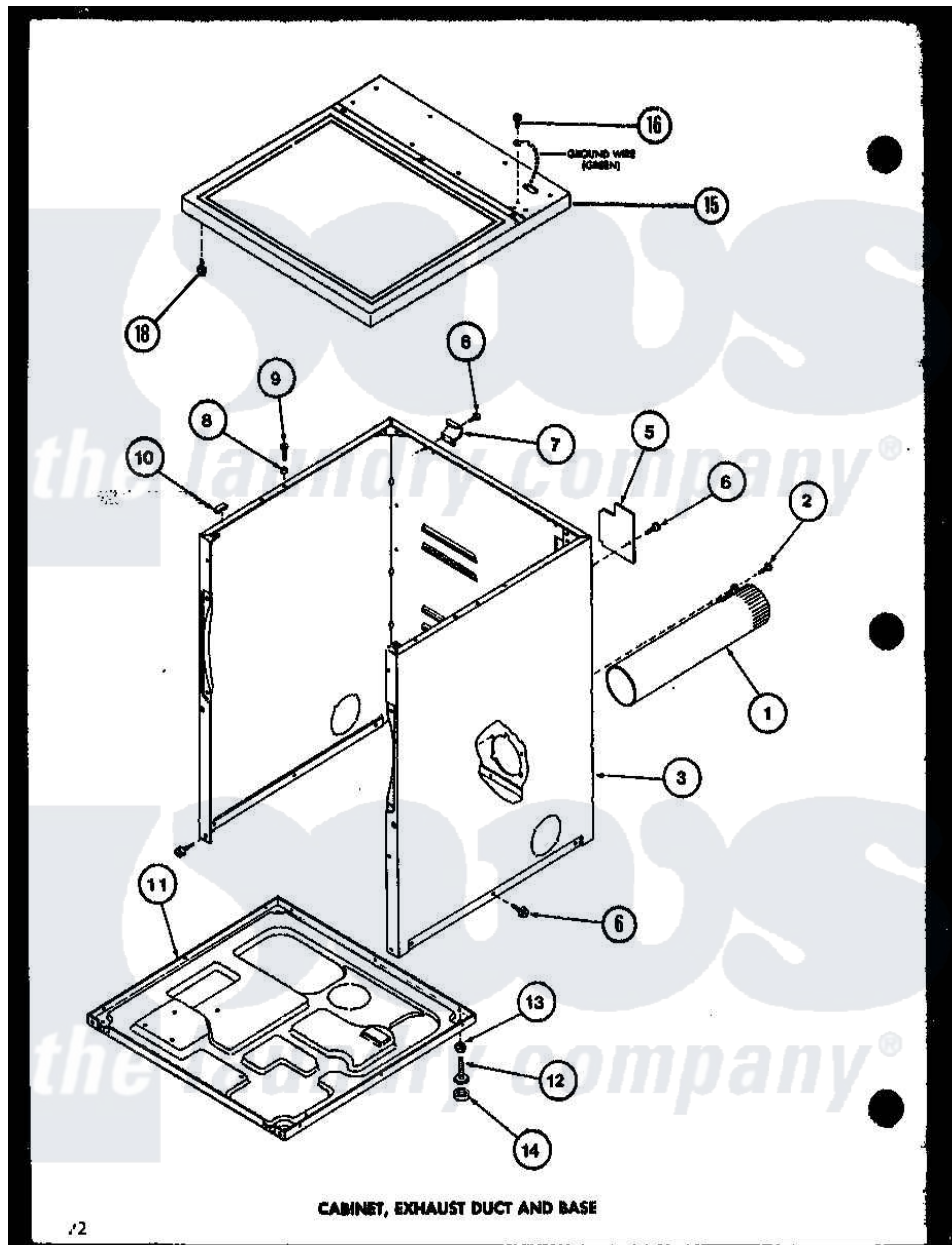

Amana LE2402 (BOM: P7762227W) 01 - CABINET

CABINET, EXHAUST DUCT AND BASE

Amana Residential Amana LE2402 (BOM: P7762227W) Dryer Parts Parts Diagram 01 - CABINET
 Click on the part number to view part

Item	Original Part Number	Replaced By	Status	Part Description
1	R0603041		Not Available	DUCT, EXHAUST
2	R0600052		Not Available	SCREW, HEX HEAD
3	R0603118		Not Available	CABINET W
"	R0603068		Not Available	xxxASSY, DRYER CABINET
5	R0603182	60821		Access Cover
6	R0600017		Not Available	SCREW
7	R0605711		Not Available	HINGE
8	R0603524	505187		Locator, Panel
9	R0600102	Y014874		Screw, Idler Arm And Sleeve
10	R0606519	Y56128		Pad, Bumper
11	R0603183	60811		Assembly, Base-Complete
12	R0600051	Y305086		Adjustable Leg And Nut
13	R0601021	62739		Nut, Lock
14	R0606525	Y314137		Foot, Rubber
15	R0603149		Not Available	TOP ASSY W
"	R0603148		Not Available	TOP, ASSY A