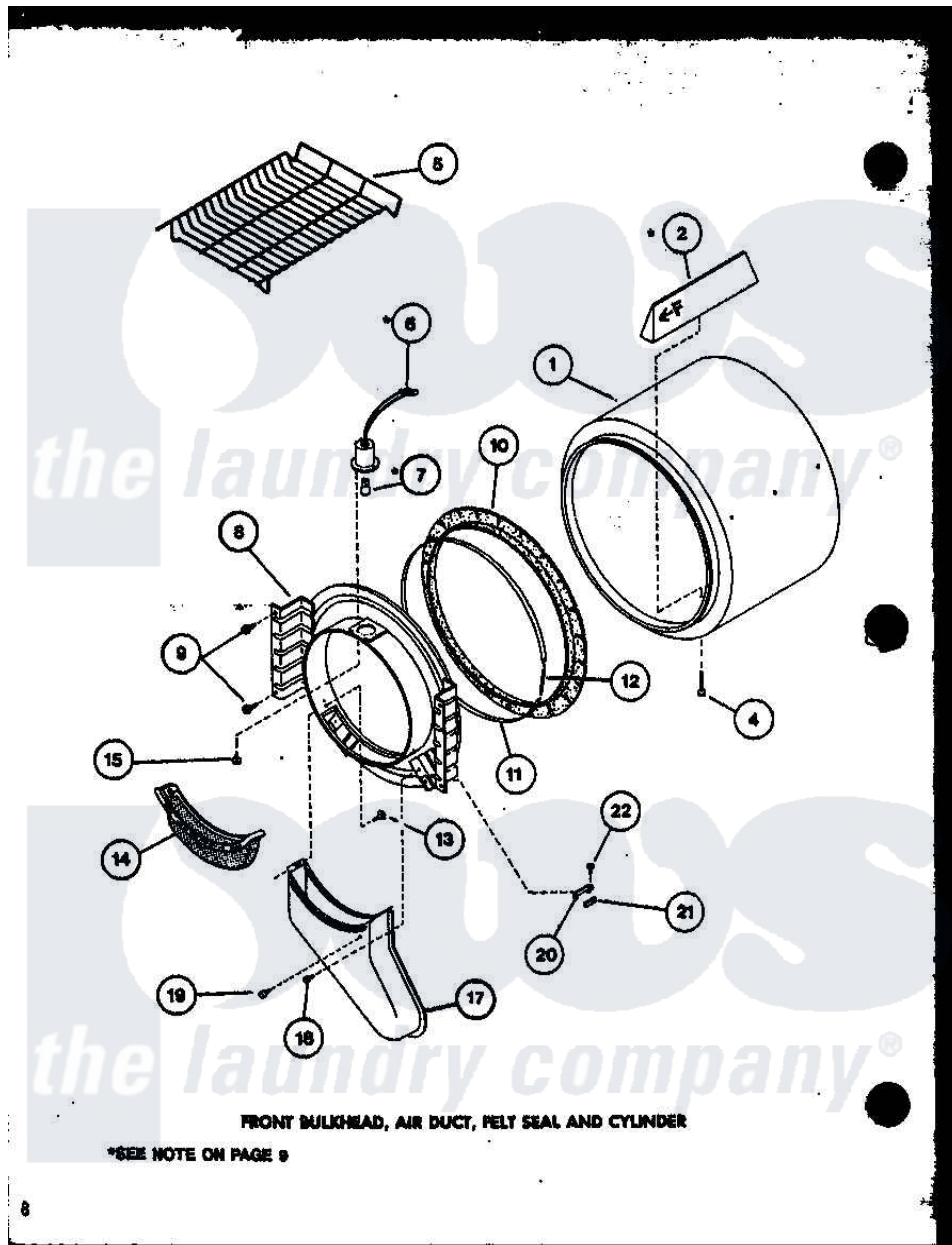

Amana LE2402 (BOM: P7762227W) 02 - FRONT BULKHEAD

Amana Residential Amana LE2402 (BOM: P7762227W) Dryer Parts Parts Diagram 02 - FRONT BULKHEAD  
 Click on the part number to view part

Item	Original Part Number	Replaced By	Status	Part Description
1	R0603176		Not Available	CYLINDER
2	R0605706		Not Available	BAFFLE, CYLINDER LONG
"	R0605707		Not Available	BAFFLE CYLINDER SHORT
4	R0600038		Not Available	SCREW
5	R0603572		Not Available	RACK, DRYING
6	R0605086		Not Available	RECEPTACLE, BULB
7	R0605087	<a href="#">67001316</a>		Bulb, Light
8	R0603152		Not Available	FRONT BULKHEAD A
"	<a href="#">R0603153</a>			Front Bulkhead W/Light White
9	R0600017		Not Available	SCREW
10	R0604508	<a href="#">56088</a>		Assembly, Seal
11	R0605555		Not Available	STRAP, SEAL
12	R0605554	<a href="#">52310</a>		Spring
13	R0600052		Not Available	SCREW, HEX HEAD
14	R0603594	<a href="#">61376P</a>		Filter, Lint-White W/Inst.
15	R0600043		Not Available	SCREW

17	R0603595		Not Available	AIR DUCT
18	R0600039	<a href="#">489464</a>		Screw
19	R0606523		Not Available	BUMPER
20	R0605708	<a href="#">61448</a>		Glide, Cylinder-Rulon F
21	R0604521	<a href="#">58049</a>		Pad, Thin
22	R0600004	<a href="#">W10116760</a>		Screw