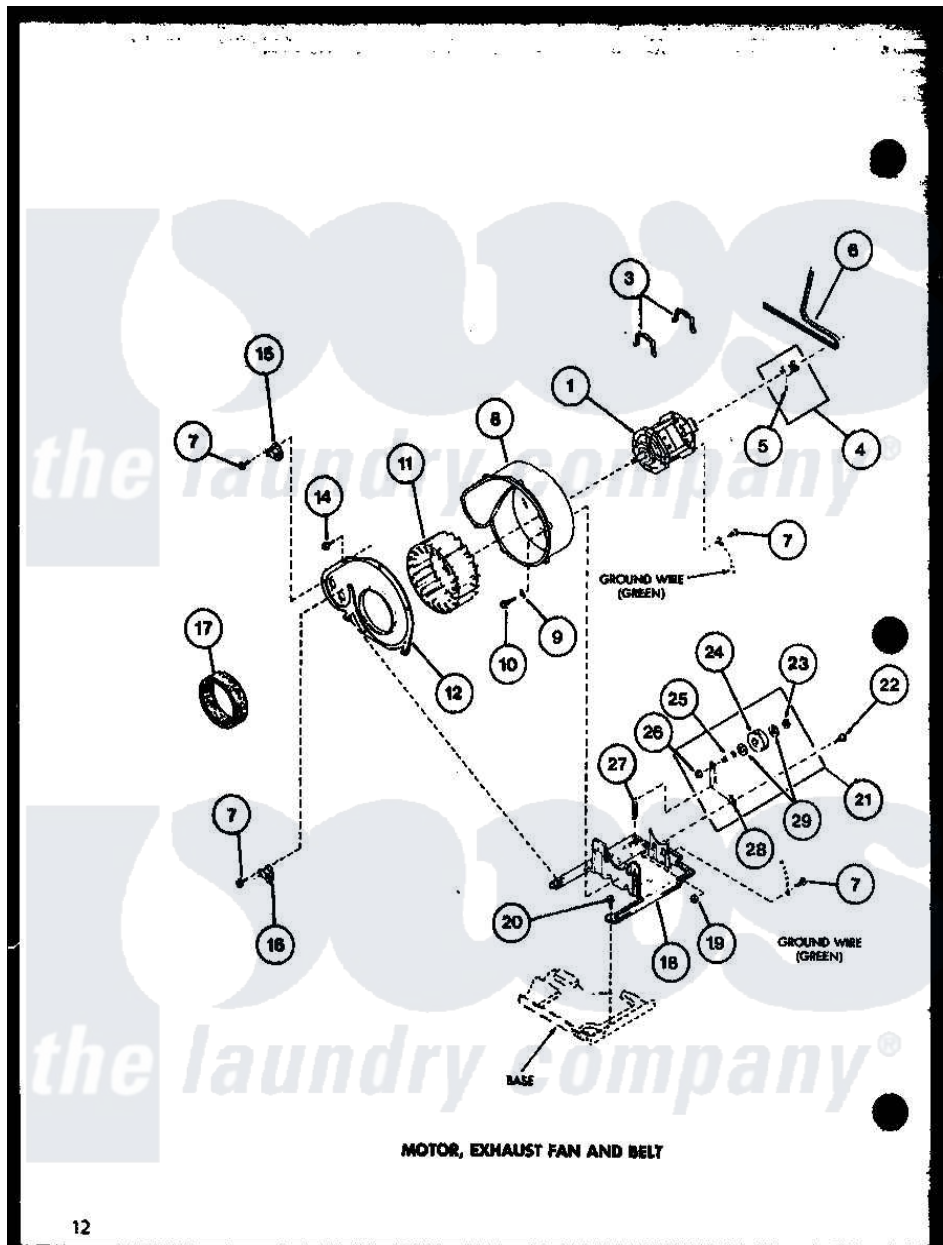

Amana LE2402 (BOM: P7762227W) 05 - MOTOR

Amana Residential Amana LE2402 (BOM: P7762227W) Dryer Parts Parts Diagram 05 - MOTOR
 Click on the part number to view part

Item	Original Part Number	Replaced By	Status	Part Description
1	R0607005	915P3		Motor-Drve
3	R0601526	660658		Clamp, Motor Mounting 343481 685441
4	R0610059		Not Available	KIT,PULLEY & SETSCREW
5	R0600042		Not Available	SET SCREW
6	R0606549	40111201		Belt, Cylinder
7	R0600033	489464		Screw
8	R0603034	56020		Housing, Blower
9	R0600560	M0270504		Washer
10	R0600014	27001200		Screw
11	R0603532	510139P		Assembly Blower Fan Package
12	R0603178		Not Available	COVER, EXHAUST FAN
14	R0600004	W10116760		Screw
15	R0611011	61623		Thermostat, Heater-BR
16	R0611013	Y61372		Thermostat
17	R0604509		Not Available	FELT SEAL

18	R0605710	503613		Mount, Motor
19	R0601011	27001225		Nut, Jam Mid Lock 1/4-20
20	R0600017		Not Available	SCREW
21	R0610019	56170P		Assembly- Idle
22	R0600043		Not Available	SCREW
23	R0601527	23748		Ring, Retaining
24	R0609504	Y54414		Assembly, Wheel And Bearing
25	R0605560	56461		Shaft
26	R0601009	358160		Nut
27	R0605563	56076		Spring, Idler
28	R0605561		Not Available	LEVER, IDLER
29	R0600526	52549		Washer, 501 ID X3/4 Odx