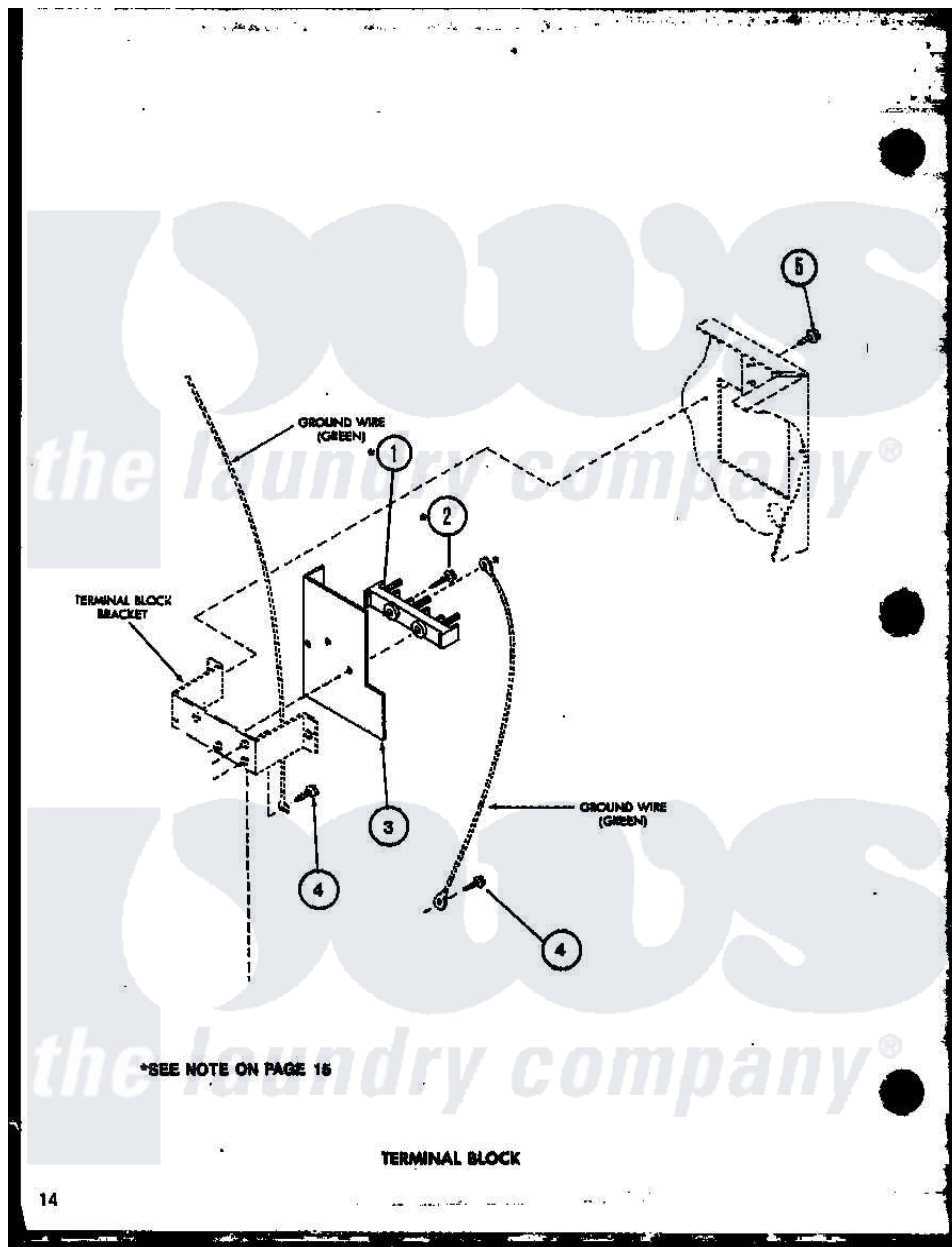

Amana LE2402 (BOM: P7762227W) 08 - TERMINAL BLOCK

Amana Residential Amana LE2402 (BOM: P7762227W) Dryer Parts Parts Diagram 08 - TERMINAL BLOCK  
 Click on the part number to view part

Item	Original Part Number	Replaced By	Status	Part Description
1	R0605088		Not Available	TERMINAL BLOCK
2	R0600105	<a href="#">501285</a>		Screw, No.12 X 9/16-Pla
3	R0604510		Not Available	SHIELD
4	R0600055	<a href="#">20530</a>		Screw, 10-24 x 3/8 Hex
5	R0600017		Not Available	SCREW