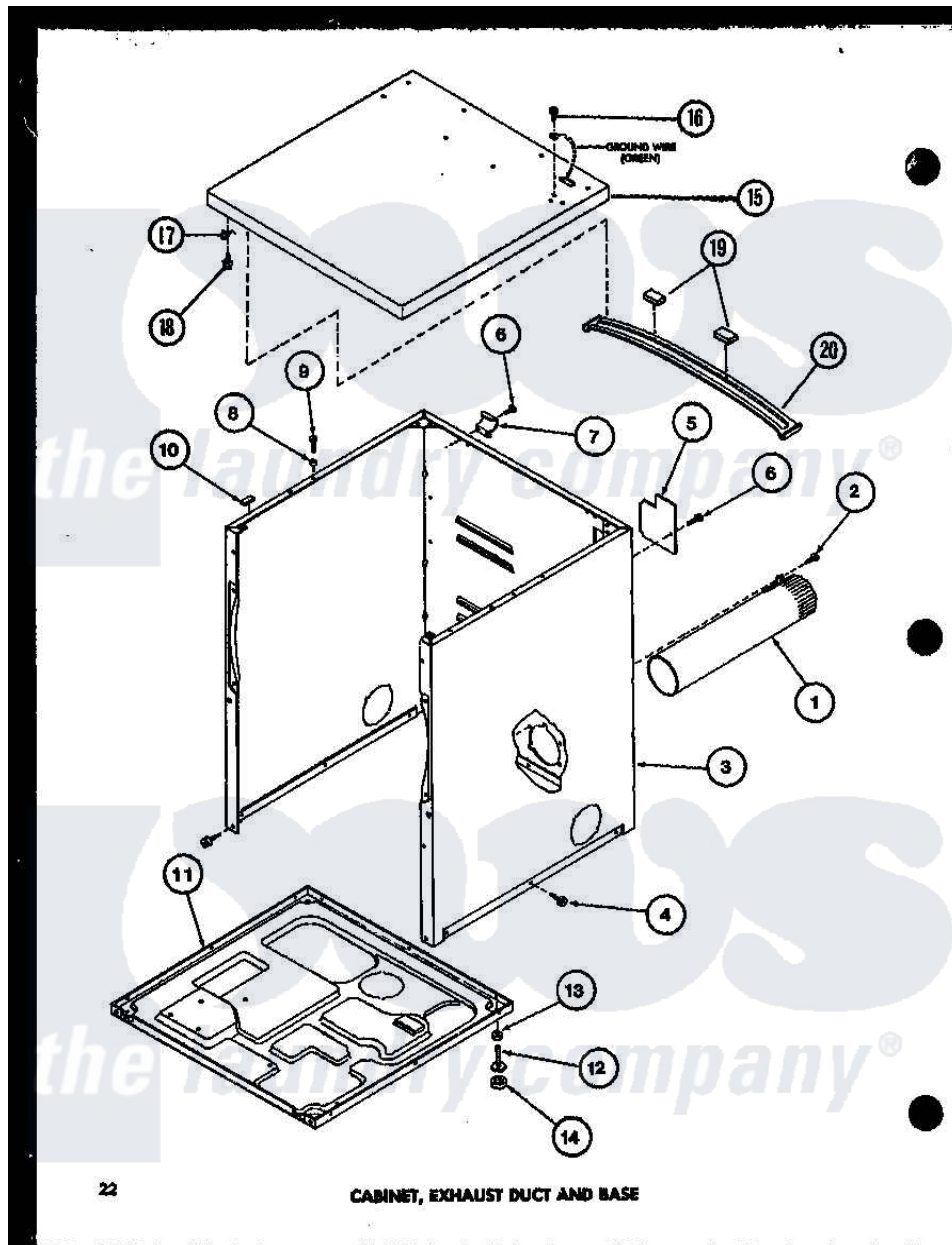

Amana LE2500 (BOM: P7762203W) 01 - CABINET

22

CABINET, EXHAUST DUCT AND BASE

Amana Residential Amana LE2500 (BOM: P7762203W) Dryer Parts Parts Diagram 01 - CABINET
 Click on the part number to view part

Item	Original Part Number	Replaced By	Status	Part Description
1	R0603041		Not Available	DUCT, EXHAUST
2	R0600052		Not Available	SCREW, HEX HEAD
3	R0603068		Not Available	xxxASSY, DRYER CABINET
"	R0603067		Not Available	CABINET H GOLD
"	R0603118		Not Available	CABINET W
4	R0600028	27001200		Screw
5	R0603040	60821		Access Cover
6	R0600017		Not Available	SCREW
7	R0605567		Not Available	HINGE
8	R0603524	505187		Locator, Panel
9	R0600031	Y014874		Screw, Idler Arm And Sleeve
10	R0606519	Y56128		Pad, Bumper
11	R0603028	60811		Assembly, Base-Complete
12	R0600051	Y305086		Adjustable Leg And Nut
13	R0601021	62739		Nut, Lock
14	R0606525	Y314137		Foot, Rubber

15	R0603111	Not Available	PANEL, TOP ASSY
"	R0603113	Not Available	CABINET TOP
"	R0603112	Not Available	CABINET TOP
16	R0600055	20530	Screw, 10-24 x 3/8 Hex
17	R0601005	36020	Nut-10-24
18	R0600010	Not Available	SCREW
19	R0606520	Not Available	PAD
20	R0605550	Not Available	BRACE