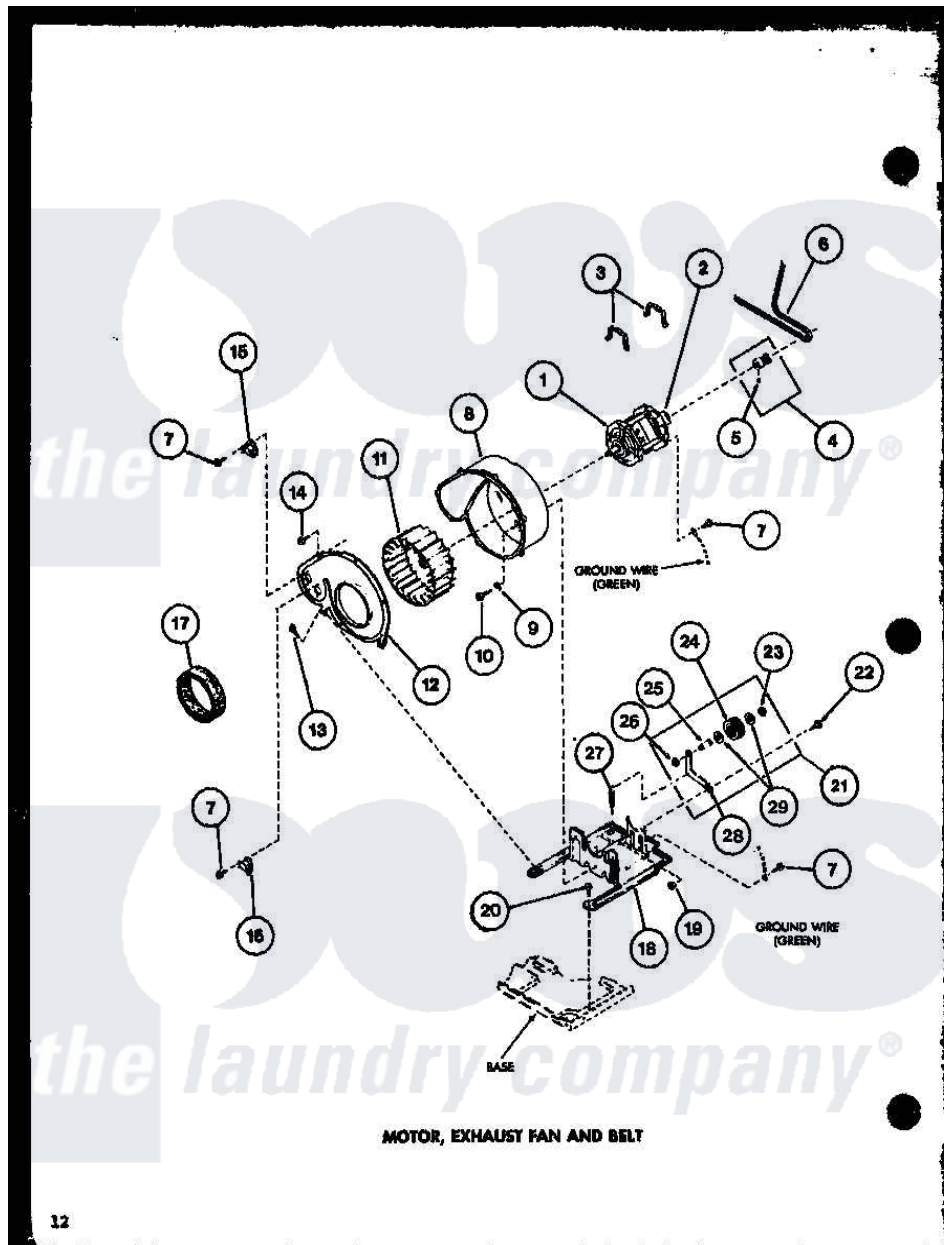

Amana LE2500 (BOM: P7762203W) 05 - MOTOR

Amana Residential Amana LE2500 (BOM: P7762203W) Dryer Parts Parts Diagram 05 - MOTOR

Click on the part number to view part

Item	Original Part Number	Replaced By	Status	Part Description
1	R0607005	915P3		Motor-Drve
2	R0602516			Motor Switch
"	R0602517		Not Available	SWITCH
3	R0601526	660658		Clamp, Motor Mounting 343481 685441
4	R0610059		Not Available	KIT,PULLEY & SETSCREW
5	R0600042		Not Available	SET SCREW
6	R0606549	40111201		Belt, Cylinder
7	R0600033	489464		Screw
8	R0603034	56020		Housing, Blower
9	R0600529	20176		Washer, .2656 ID x 9/16 OD
10	R0600028	27001200		Screw
11	R0603532	510139P		Assembly Blower Fan Package
12	R0603033		Not Available	HSG COVER
13	R0600001	W10116760		Screw
14	R0600004	W10116760		Screw

15	R0611001	56410		Thermostat
16	R0611002		Not Available	THERMOSTAT
17	R0604509		Not Available	FELT SEAL
18	R0605562	503613		Mount, Motor
19	R0601011	27001225		Nut, Jam Mid Lock 1/4-20
20	R0600017		Not Available	SCREW
21	R0610019	56170P		Assembly- Idle
22	R0600043		Not Available	SCREW
23	R0601527	23748		Ring, Retaining
24	R0609504	Y54414		Assembly, Wheel And Bearing
25	R0605560	56461		Shaft
26	R0601009	358160		Nut
27	R0605563	56076		Spring, Idler
28	R0605561		Not Available	LEVER, IDLER
29	R0600526	52549		Washer, 501 ID X3/4 Odx