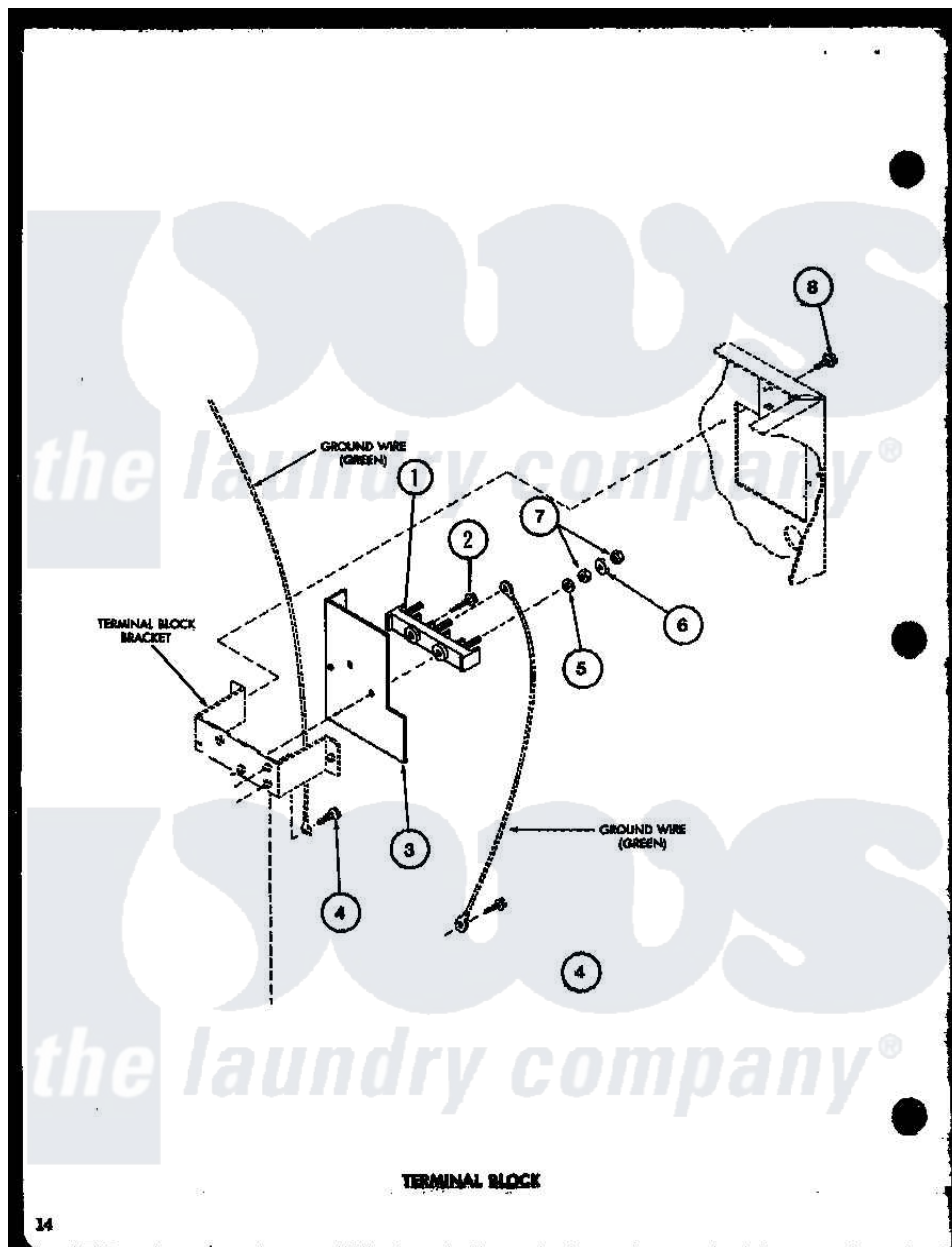

Amana LE2500 (BOM: P7762203W) 09 - TERMINAL BLOCK

Amana Residential Amana LE2500 (BOM: P7762203W) Dryer Parts Parts Diagram 09 - TERMINAL BLOCK

Click on the part number to view part

Item	Original Part Number	Replaced By	Status	Part Description
1	R0610057	<a href="#">33001244</a>		Block, Terminal
2	R0600038		Not Available	SCREW
3	R0604510		Not Available	SHIELD
4	R0600028	<a href="#">27001200</a>		Screw
5	R0600530		Not Available	WASHER
6	R0600527		Not Available	WASHER
7	R0601022		Not Available	NUT
8	R0600017		Not Available	SCREW