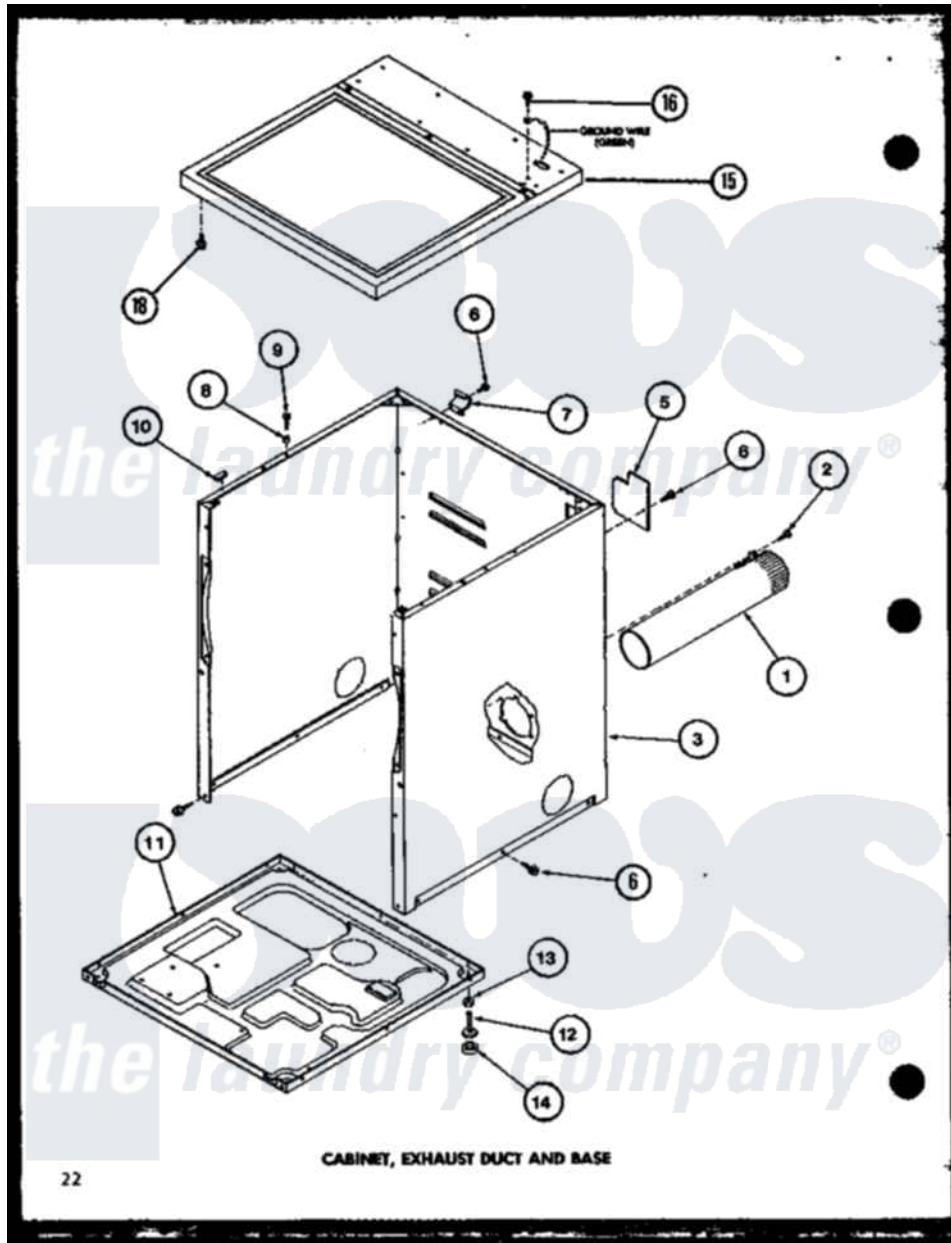

Amana LE2502 (BOM: P7762219W) 01 - CABINET

Amana Residential Amana LE2502 (BOM: P7762219W) Washer Parts Parts Diagram 01 - CABINET
 Click on the part number to view part

Item	Original Part Number	Replaced By	Status	Part Description
1	R0603041		Not Available	DUCT, EXHAUST
2	R0600052		Not Available	SCREW, HEX HEAD
3	R0603118		Not Available	CABINET W
"	R0603068		Not Available	xxxASSY, DRYER CABINET
5	R0603182	60821		Access Cover
6	R0600017		Not Available	SCREW
7	R0605711		Not Available	HINGE
8	R0603524	505187		Locator, Panel
9	R0600102	Y014874		Screw, Idler Arm And Sleeve
10	R0606519	Y56128		Pad, Bumper
11	R0603183	60811		Assembly, Base-Complete
12	R0600051	Y305086		Adjustable Leg And Nut
13	R0601021	62739		Nut, Lock
14	R0606525	Y314137		Foot, Rubber
15	R0603149		Not Available	TOP ASSY W
"	R0603148		Not Available	TOP, ASSY A