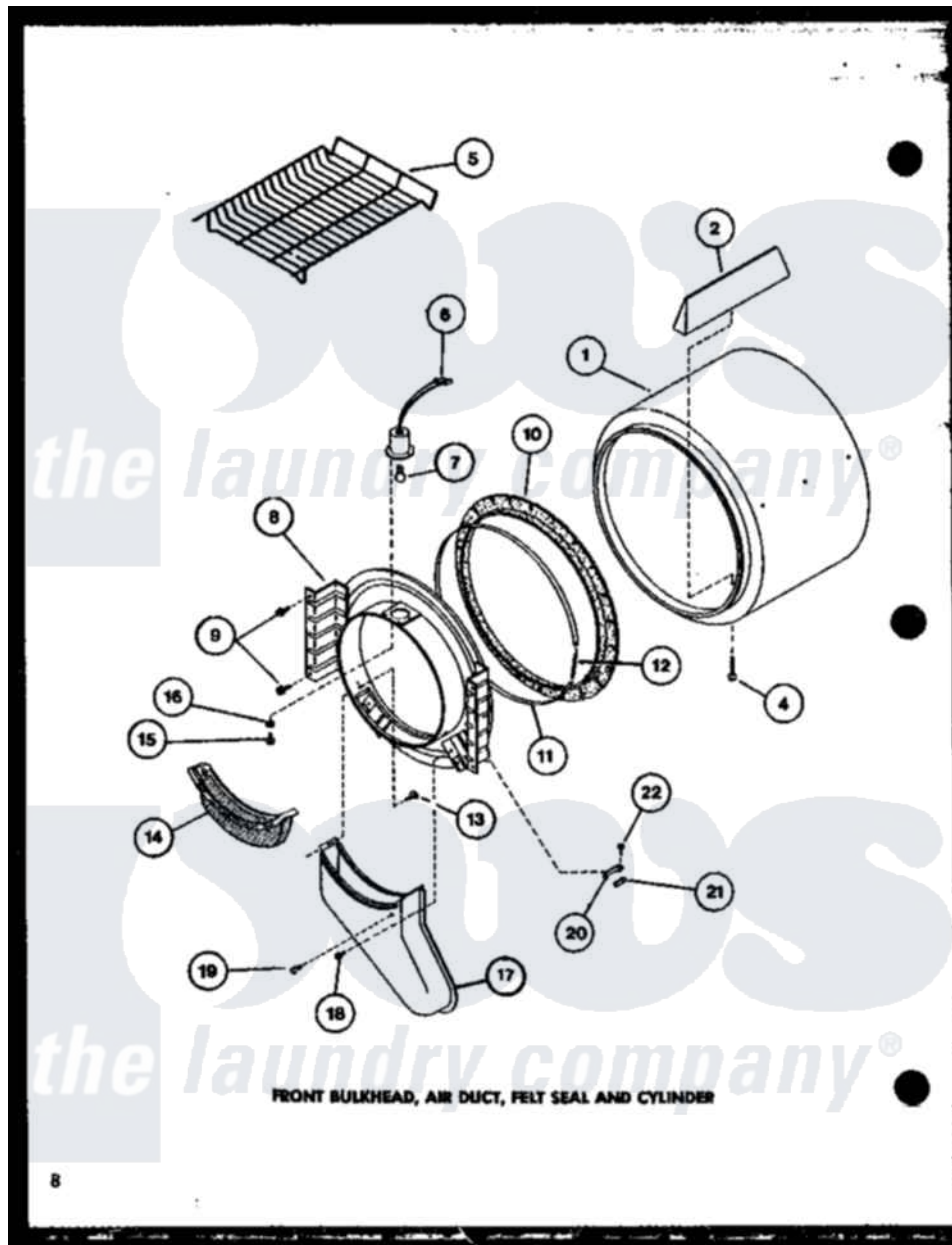

# Amana LE2502 (BOM: P7762219W) 02 - FRONT BULKHEAD

Amana Residential Amana LE2502 (BOM: P7762219W) Washer Parts Parts Diagram 02 - FRONT BULKHEAD  
 Click on the part number to view part

Item	Original Part Number	Replaced By	Status	Part Description
1	R0603176		Not Available	CYLINDER
2	R0605706		Not Available	BAFFLE, CYLINDER LONG
4	R0600038		Not Available	SCREW
5	R0603572		Not Available	RACK, DRYING
6	R0605012		Not Available	RECEPTACLE, BULB
7	R0612001	<a href="#">31001575</a>		Bulb, Cylinder Light
8	R0603152		Not Available	FRONT BULKHEAD A
"	<a href="#">R0603153</a>			Front Bulkhead W/Light White
9	R0600017		Not Available	SCREW
10	R0604508	<a href="#">56088</a>		Assembly, Seal
11	R0605555		Not Available	STRAP, SEAL
12	R0605554	<a href="#">52310</a>		Spring
13	R0600052		Not Available	SCREW, HEX HEAD
14	R0603594	<a href="#">61376P</a>		Filter, Lint-White W/Inst.
15	R0600047		Not Available	SCREW
16	R0600525		Not Available	LOCKWASHER

17	R0603595		Not Available	AIR DUCT
18	R0600039	<a href="#">489464</a>		Screw
19	R0606523		Not Available	BUMPER
20	R0605708	<a href="#">61448</a>		Glide, Cylinder-Rulon F
21	R0604521	<a href="#">58049</a>		Pad, Thin
22	R0600004	<a href="#">W10116760</a>		Screw