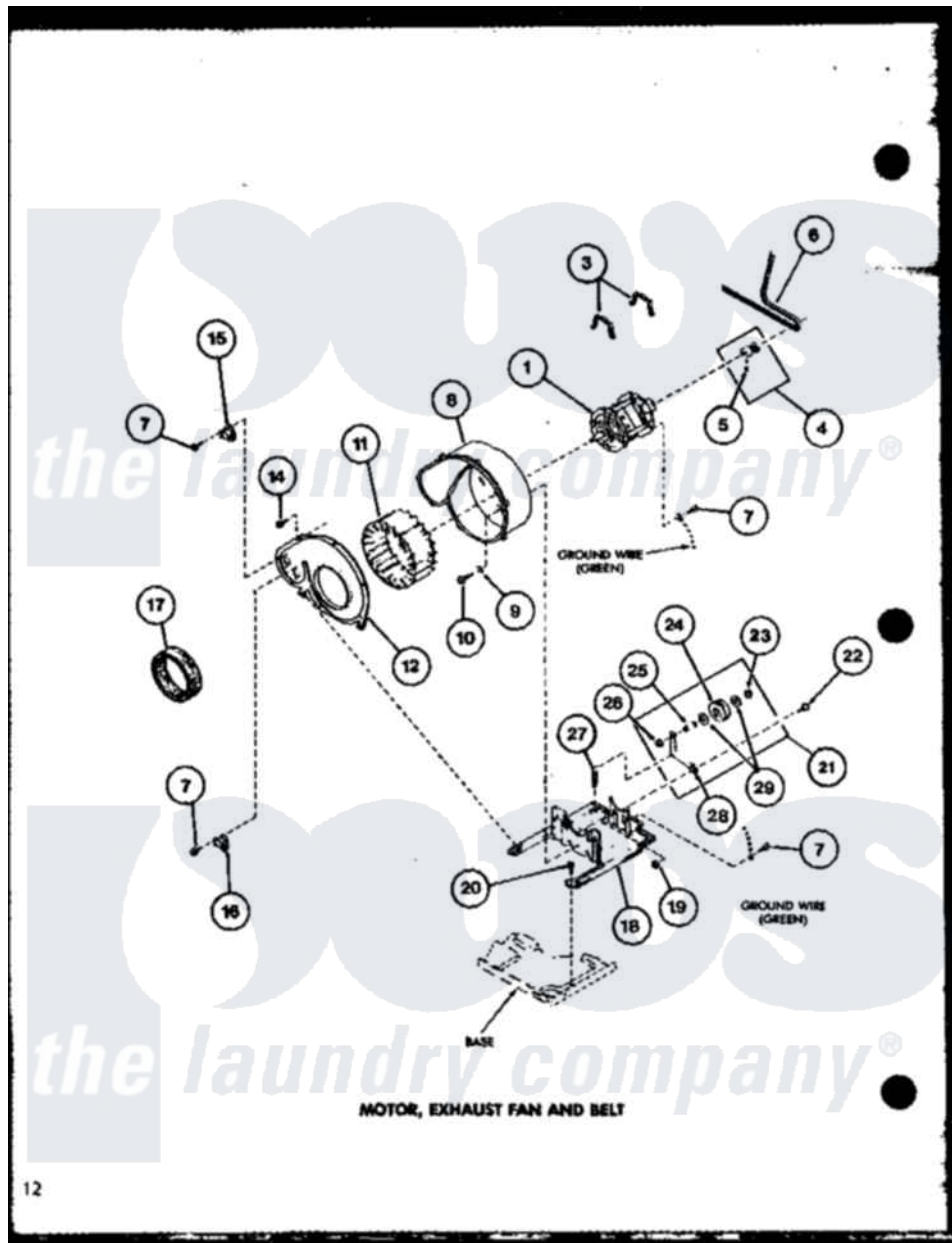

Amana LE2502 (BOM: P7762219W) 05 - MOTOR

Amana Residential Amana LE2502 (BOM: P7762219W) Washer Parts Parts Diagram 05 - MOTOR
 Click on the part number to view part

Item	Original Part Number	Replaced By	Status	Part Description
1	R0607005	915P3		Motor-Drve
3	R0601526	660658		Clamp, Motor Mounting 343481 685441
4	R0610059		Not Available	KIT,PULLEY & SETSCREW
5	R0600042		Not Available	SET SCREW
6	R0606549	40111201		Belt, Cylinder
7	R0600033	489464		Screw
8	R0603034	56020		Housing, Blower
9	R0600560	M0270504		Washer
10	R0600014	27001200		Screw
11	R0603532	510139P		Assembly Blower Fan Package
12	R0603178		Not Available	COVER, EXHAUST FAN
14	R0600004	W10116760		Screw
15	R0611001	56410		Thermostat
16	R0611002		Not Available	THERMOSTAT
17	R0604509		Not Available	FELT SEAL

18	R0605710	503613		Mount, Motor
19	R0601011	27001225		Nut, Jam Mid Lock 1/4-20
20	R0600017		Not Available	SCREW
21	R0610019	56170P		Assembly- Idle
22	R0600043		Not Available	SCREW
23	R0601527	23748		Ring, Retaining
24	R0609504	Y54414		Assembly, Wheel And Bearing
25	R0605560	56461		Shaft
26	R0601009	358160		Nut
27	R0605563	56076		Spring, Idler
28	R0605561		Not Available	LEVER, IDLER
29	R0600526	52549		Washer, 501 ID X3/4 Odx