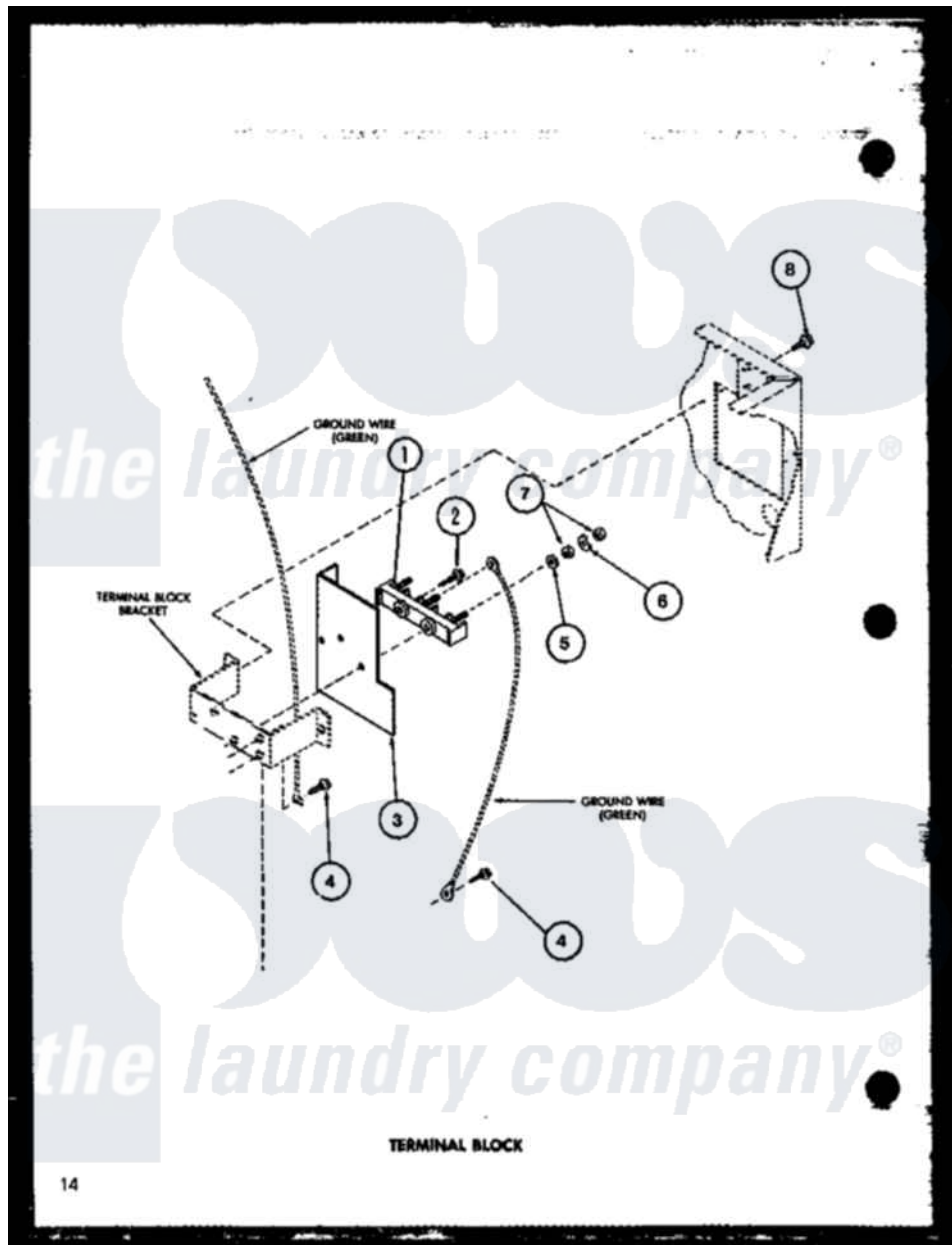

# Amana LE2502 (BOM: P7762219W) 09 - TERMINAL BLOCK

Amana Residential Amana LE2502 (BOM: P7762219W) Washer Parts Parts Diagram 09 - TERMINAL BLOCK  
 Click on the part number to view part

Item	Original Part Number	Replaced By	Status	Part Description
1	R0605013	<a href="#">33001244</a>		Block, Terminal
2	R0600038		Not Available	SCREW
3	R0604510		Not Available	SHIELD
4	R0600055	<a href="#">20530</a>		Screw, 10-24 x 3/8 Hex
5	R0600530		Not Available	WASHER
6	R0600527		Not Available	WASHER
7	R0601022		Not Available	NUT
8	R0600017		Not Available	SCREW