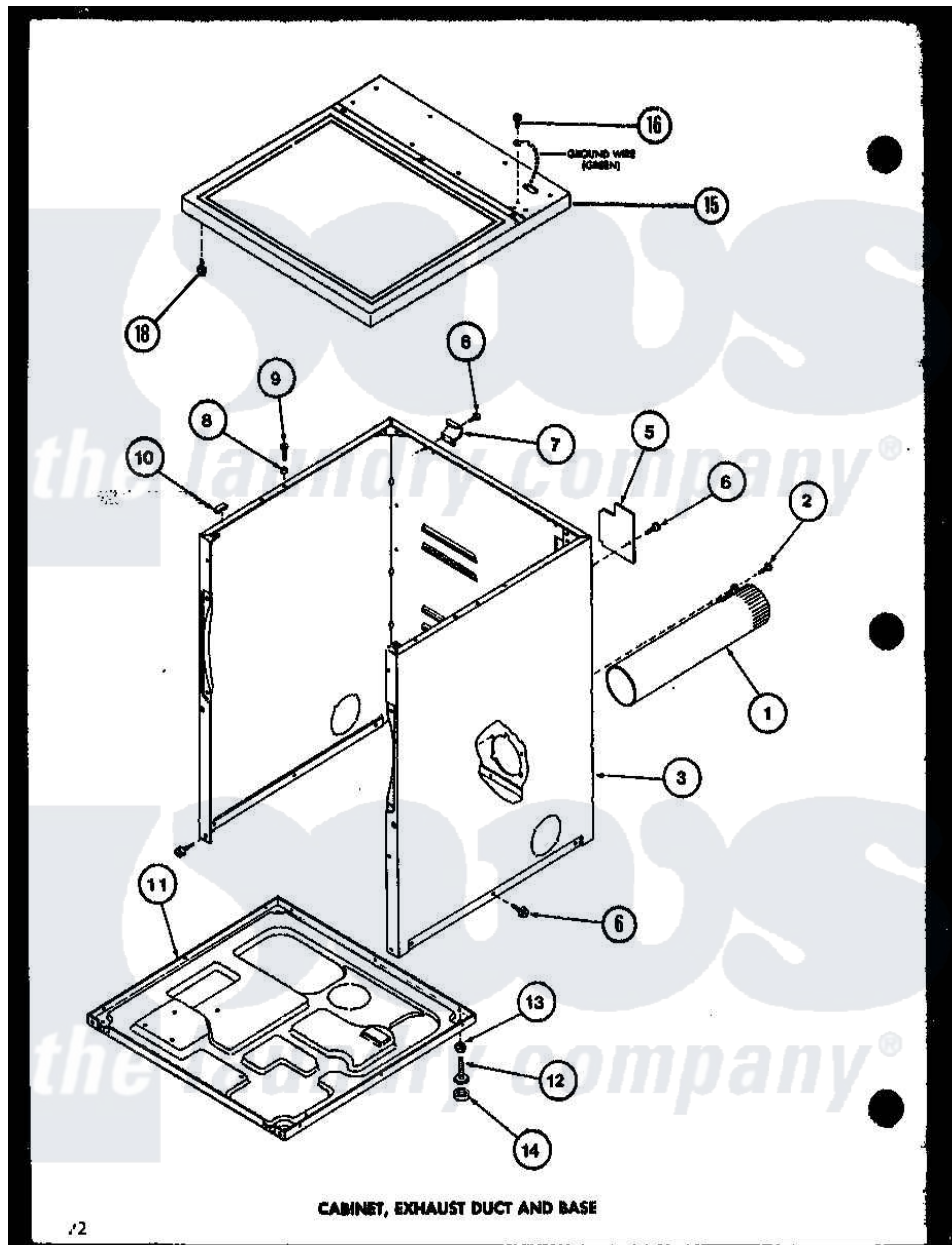

Amana LE2502 (BOM: P7762229W) 01 - CABINET

CABINET, EXHAUST DUCT AND BASE

Amana Residential Amana LE2502 (BOM: P7762229W) Dryer Parts Parts Diagram 01 - CABINET
 Click on the part number to view part

Item	Original Part Number	Replaced By	Status	Part Description
1	R0603041		Not Available	DUCT, EXHAUST
2	R0600052		Not Available	SCREW, HEX HEAD
3	R0603118		Not Available	CABINET W
"	R0603068		Not Available	xxxASSY, DRYER CABINET
5	R0603182	60821		Access Cover
6	R0600017		Not Available	SCREW
7	R0605711		Not Available	HINGE
8	R0603524	505187		Locator, Panel
9	R0600102	Y014874		Screw, Idler Arm And Sleeve
10	R0606519	Y56128		Pad, Bumper
11	R0603183	60811		Assembly, Base-Complete
12	R0600051	Y305086		Adjustable Leg And Nut
13	R0601021	62739		Nut, Lock
14	R0606525	Y314137		Foot, Rubber
15	R0603149		Not Available	TOP ASSY W
"	R0603148		Not Available	TOP, ASSY A