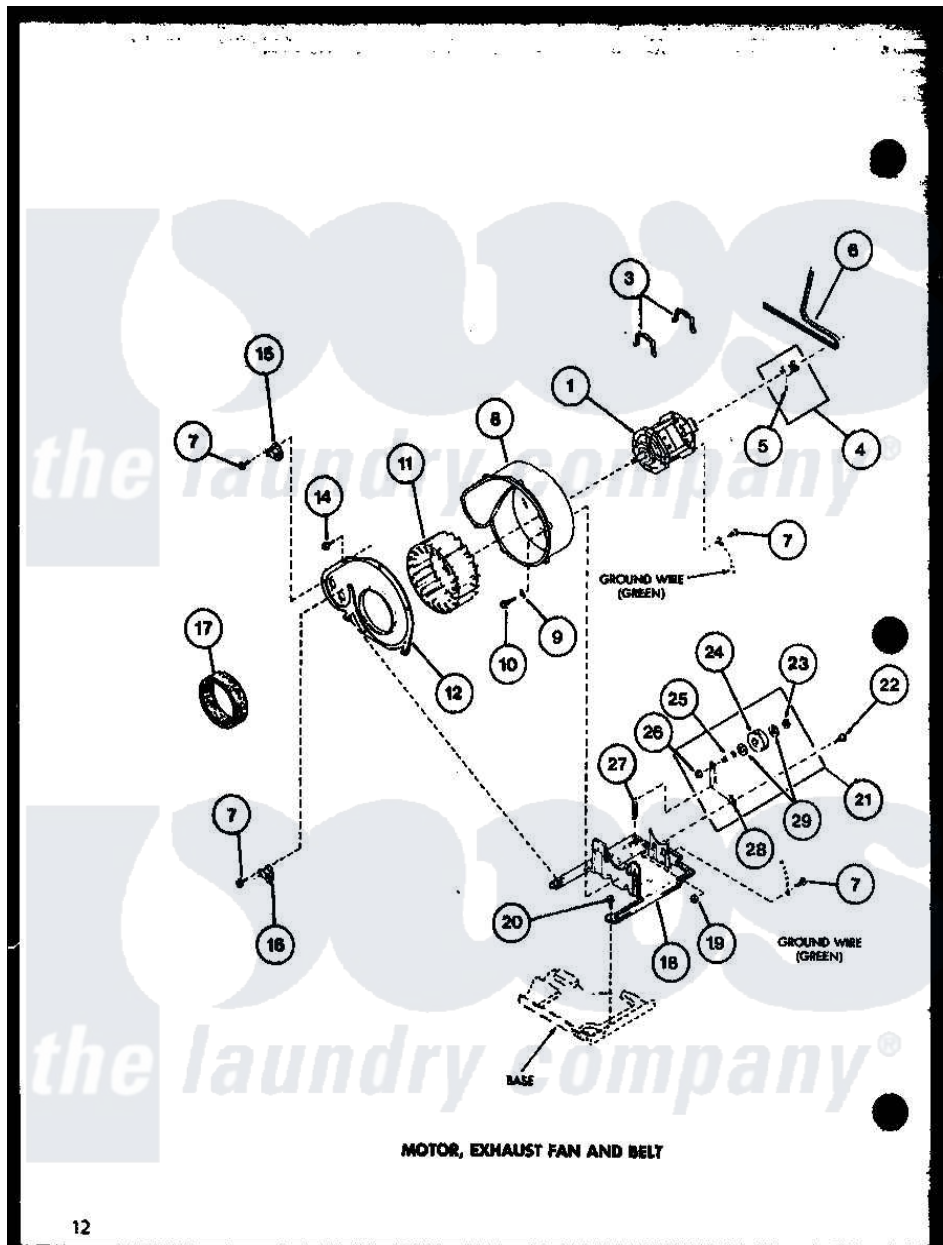

Amana LE2502 (BOM: P7762229W) 05 - MOTOR

12

Amana Residential Amana LE2502 (BOM: P7762229W) Dryer Parts Parts Diagram 05 - MOTOR

Click on the part number to view part

Item	Original Part Number	Replaced By	Status	Part Description
1	R0607005	915P3		Motor-Drve
3	R0601526	660658		Clamp, Motor Mounting 343481 685441
4	R0610059		Not Available	KIT,PULLEY & SETSCREW
5	R0600042		Not Available	SET SCREW
6	R0606549	40111201		Belt, Cylinder
7	R0600033	489464		Screw
8	R0603034	56020		Housing, Blower
9	R0600560	M0270504		Washer
10	R0600014	27001200		Screw
11	R0603532	510139P		Assembly Blower Fan Package
12	R0603178		Not Available	COVER, EXHAUST FAN
14	R0600004	W10116760		Screw
15	R0611011	61623		Thermostat, Heater-BR
16	R0611013	Y61372		Thermostat
17	R0604509		Not Available	FELT SEAL

18	R0605710	503613		Mount, Motor
19	R0601011	27001225		Nut, Jam Mid Lock 1/4-20
20	R0600017		Not Available	SCREW
21	R0610019	56170P		Assembly- Idle
22	R0600043		Not Available	SCREW
23	R0601527	23748		Ring, Retaining
24	R0609504	Y54414		Assembly, Wheel And Bearing
25	R0605560	56461		Shaft
26	R0601009	358160		Nut
27	R0605563	56076		Spring, Idler
28	R0605561		Not Available	LEVER, IDLER
29	R0600526	52549		Washer, 501 ID X3/4 Odx