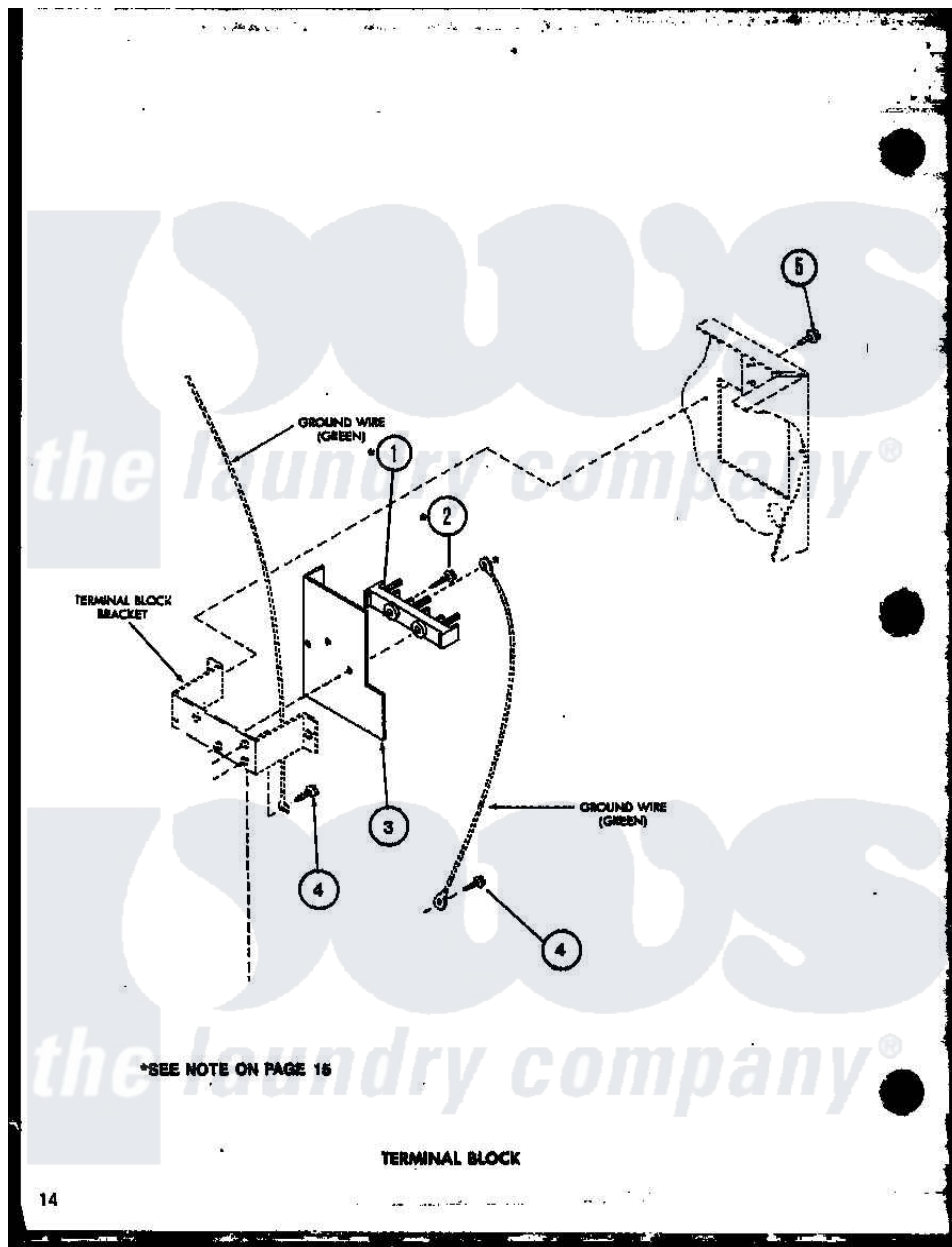

Amana LE2502 (BOM: P7762229W) 08 - TERMINAL BLOCK

Amana Residential Amana LE2502 (BOM: P7762229W) Dryer Parts Parts Diagram 08 - TERMINAL BLOCK
 Click on the part number to view part

Item	Original Part Number	Replaced By	Status	Part Description
1	R0605088		Not Available	TERMINAL BLOCK
2	R0600105	501285		Screw, No.12 X 9/16-Pla
3	R0604510		Not Available	SHIELD
4	R0600055	20530		Screw, 10-24 x 3/8 Hex
5	R0600017		Not Available	SCREW