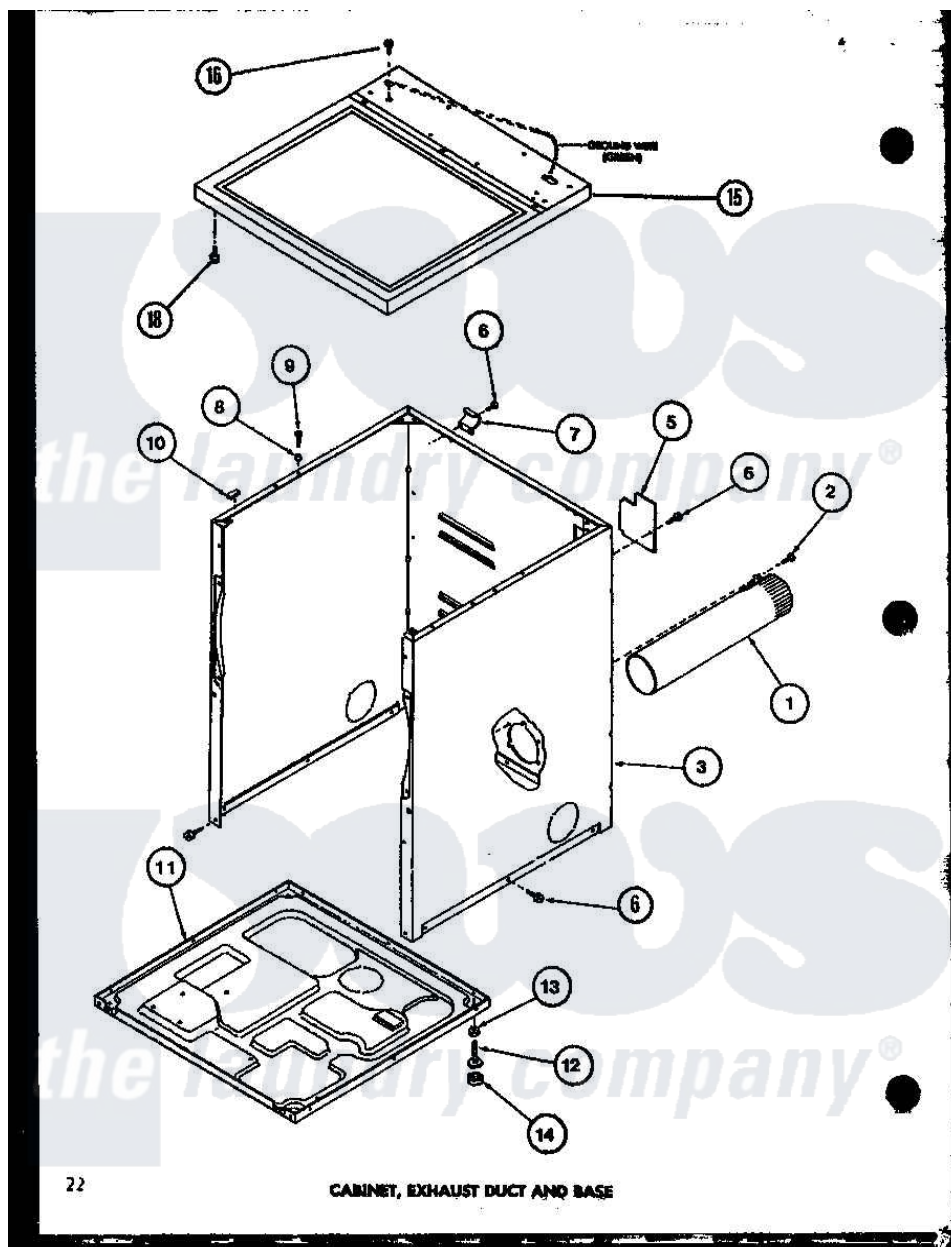

Amana LE2802 (BOM: P7804815W) 01 - CABINET

Amana Residential Amana LE2802 (BOM: P7804815W) Washer Parts Parts Diagram 01 - CABINET
 Click on the part number to view part

Item	Original Part Number	Replaced By	Status	Part Description
1	R0603041		Not Available	DUCT, EXHAUST
2	R0600052		Not Available	SCREW, HEX HEAD
3	R0603118		Not Available	CABINET W
"	R0603068		Not Available	xxxASSY, DRYER CABINET
5	R0603182	60821		Access Cover
6	R0600017		Not Available	SCREW
7	R0605711		Not Available	HINGE
8	R0603524	505187		Locator, Panel
9	R0600102	Y014874		Screw, Idler Arm And Sleeve
10	R0606519	Y56128		Pad, Bumper
11	R0603183	60811		Assembly, Base-Complete
12	R0600051	Y305086		Adjustable Leg And Nut
13	R0601021	62739		Nut, Lock
14	R0606525	Y314137		Foot, Rubber
15	R0603149		Not Available	TOP ASSY W
"	R0603148		Not Available	TOP, ASSY A