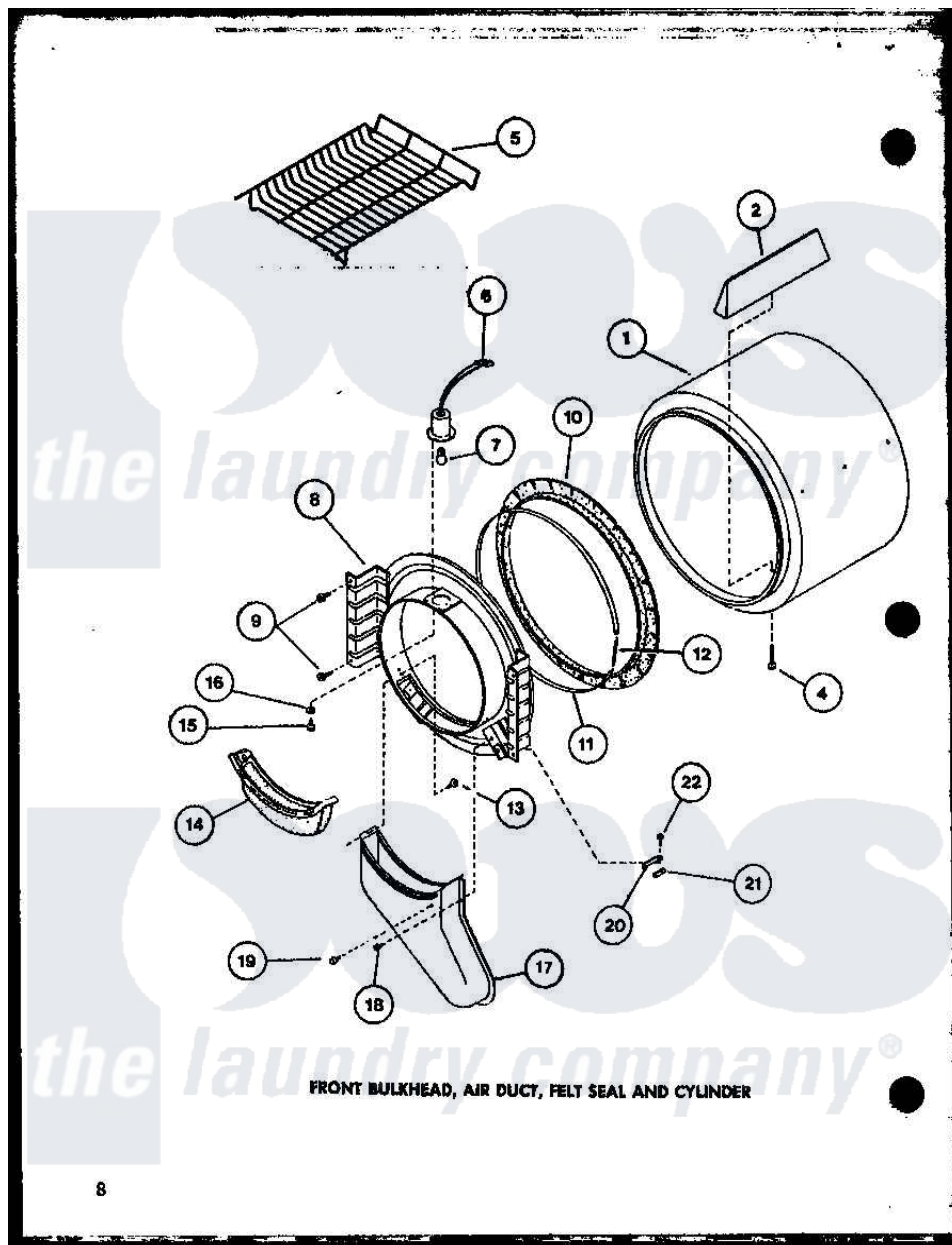

Amana LE2802 (BOM: P7804815W) 02 - FRONT BULKHEAD

Amana Residential Amana LE2802 (BOM: P7804815W) Washer Parts Parts Diagram 02 - FRONT BULKHEAD
Click on the part number to view part

Item	Original Part Number	Replaced By	Status	Part Description
1	R0603176		Not Available	CYLINDER
2	R0605707		Not Available	BAFFLE CYLINDER SHORT
"	R0605706		Not Available	BAFFLE, CYLINDER LONG
4	R0600038		Not Available	SCREW
5	R0603572		Not Available	RACK, DRYING
6	R0605012		Not Available	RECEPTACLE, BULB
7	R0612001	31001575		Bulb, Cylinder Light
8	R9603154		Not Available	BULKHEAD, WHITE
"	R0603155		Not Available	FRONT BULKHEAD W
9	R0600017		Not Available	SCREW
10	R0604508	56088		Assembly, Seal
11	R0605555		Not Available	STRAP, SEAL
12	R0605554	52310		Spring
13	R0600052		Not Available	SCREW, HEX HEAD
14	R0603594	61376P		Filter, Lint-White W/Inst.
15	R0600047		Not Available	SCREW