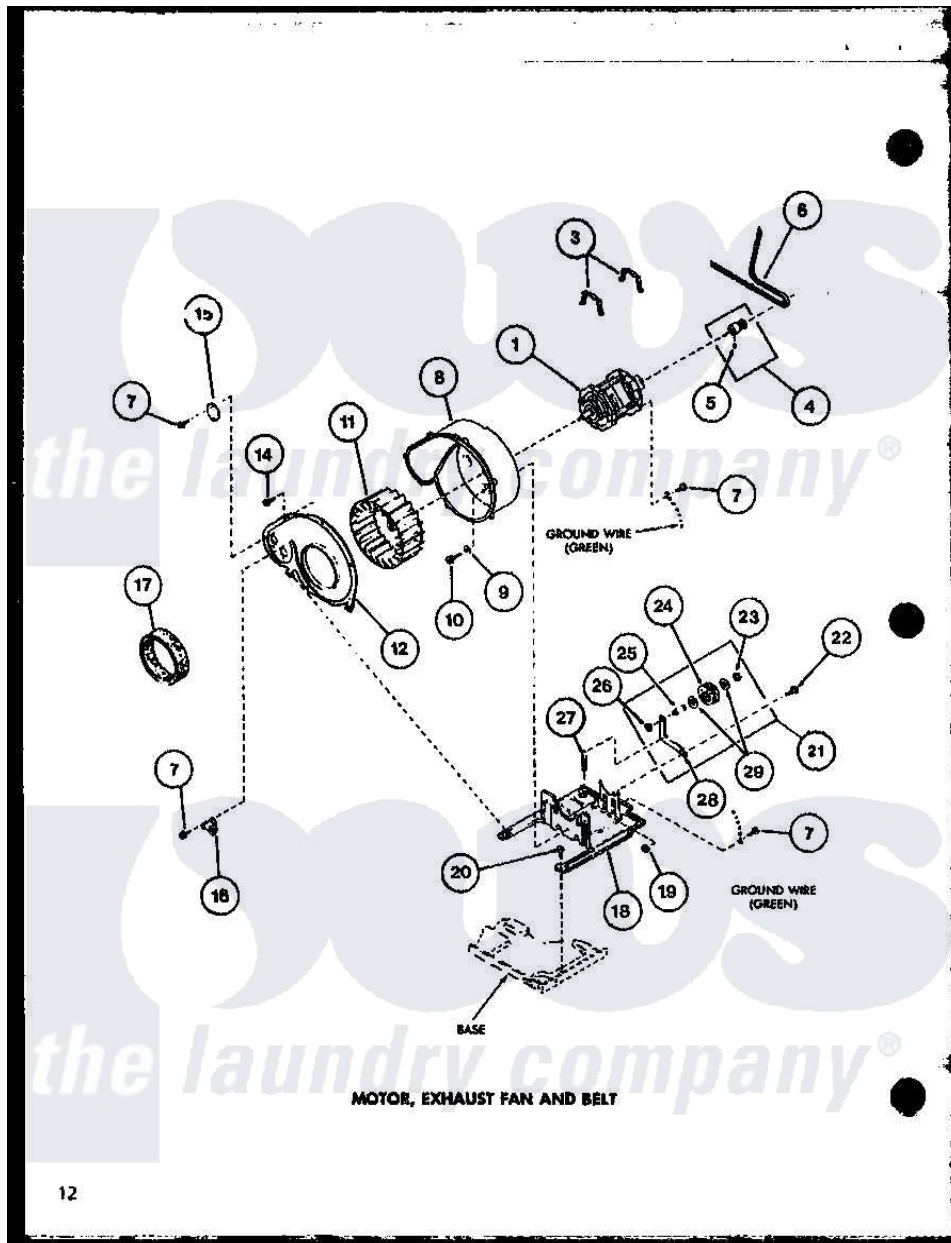

Amana LE2802 (BOM: P7804815W) 05 - MOTOR

Amana Residential Amana LE2802 (BOM: P7804815W) Washer Parts Parts Diagram 05 - MOTOR
 Click on the part number to view part

Item	Original Part Number	Replaced By	Status	Part Description
1	R0607005	915P3		Motor-Drve
3	R0601526	660658		Clamp, Motor Mounting 343481 685441
4	R0610059		Not Available	KIT,PULLEY & SETSCREW
5	R0600042		Not Available	SET SCREW
6	R0606549	40111201		Belt, Cylinder
7	R0600033	489464		Screw
8	R0603034	56020		Housing, Blower
9	R0600560	M0270504		Washer
10	R0600014	27001200		Screw
11	R0603532	510139P		Assembly Blower Fan Package
12	R0603178		Not Available	COVER, EXHAUST FAN
14	R0600004	W10116760		Screw
15	R0605691		Not Available	COVER PLATE
16	R0611008	59500		Assembly, Thermistor
17	R0604509		Not Available	FELT SEAL

18	R0605710	503613		Mount, Motor
19	R0601011	27001225		Nut, Jam Mid Lock 1/4-20
20	R0600017		Not Available	SCREW
21	R0610019	56170P		Assembly- Idle
22	R0600043		Not Available	SCREW
23	R0601527	23748		Ring, Retaining
24	R0609504	Y54414		Assembly, Wheel And Bearing
25	R0605560	56461		Shaft
26	R0601009	358160		Nut
27	R0605563	56076		Spring, Idler
28	R0605561		Not Available	LEVER, IDLER
29	R0600526	52549		Washer, 501 ID X3/4 Odx