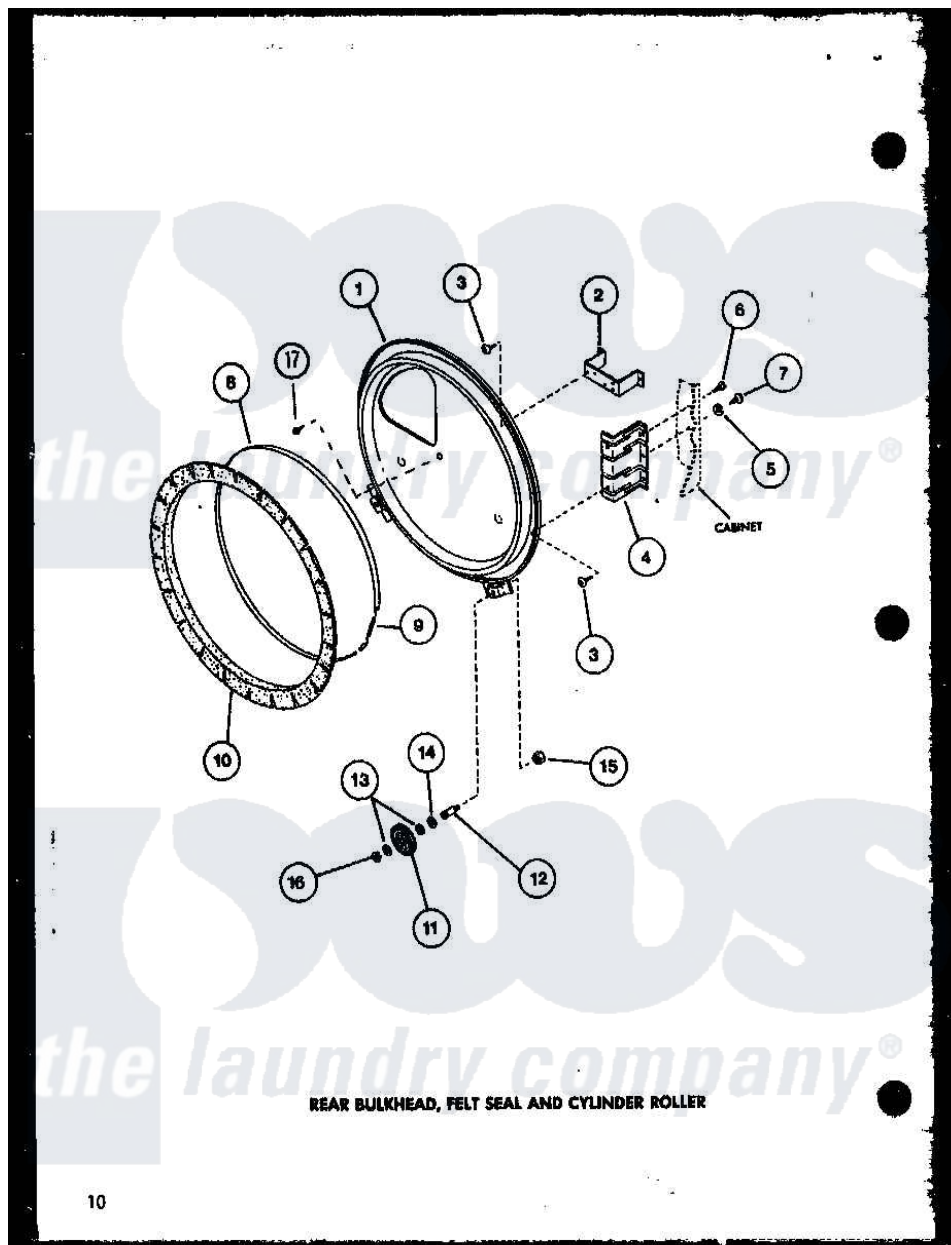

Amana LE2802 (BOM: P7804815W) 08 - REAR BULKHEAD

Amana Residential Amana LE2802 (BOM: P7804815W) Washer Parts Parts Diagram 08 - REAR BULKHEAD
 Click on the part number to view part

Item	Original Part Number	Replaced By	Status	Part Description
1	R0603177		Not Available	BULKHEAD, WHITE
2	R0605709	60823P		Bracket, Terminal Block
3	R0600055	20530		Screw, 10-24 x 3/8 Hex
4	R0605557		Not Available	BRACKET
5	R0600527		Not Available	WASHER
6	R0600041		Not Available	SCREW
7	R0600042		Not Available	SET SCREW
8	R0605555		Not Available	STRAP, SEAL
9	R0605554	52310		Spring
10	R0604508	56088		Assembly, Seal
11	R0605559	62649P		Roller- CY
12	R0605560	56461		Shaft
13	R0604009		Not Available	TIMER
14	R0600559		Not Available	WASHER, THRUST
15	R0601009	358160		Nut
16	R0601527	23748		Ring, Retaining