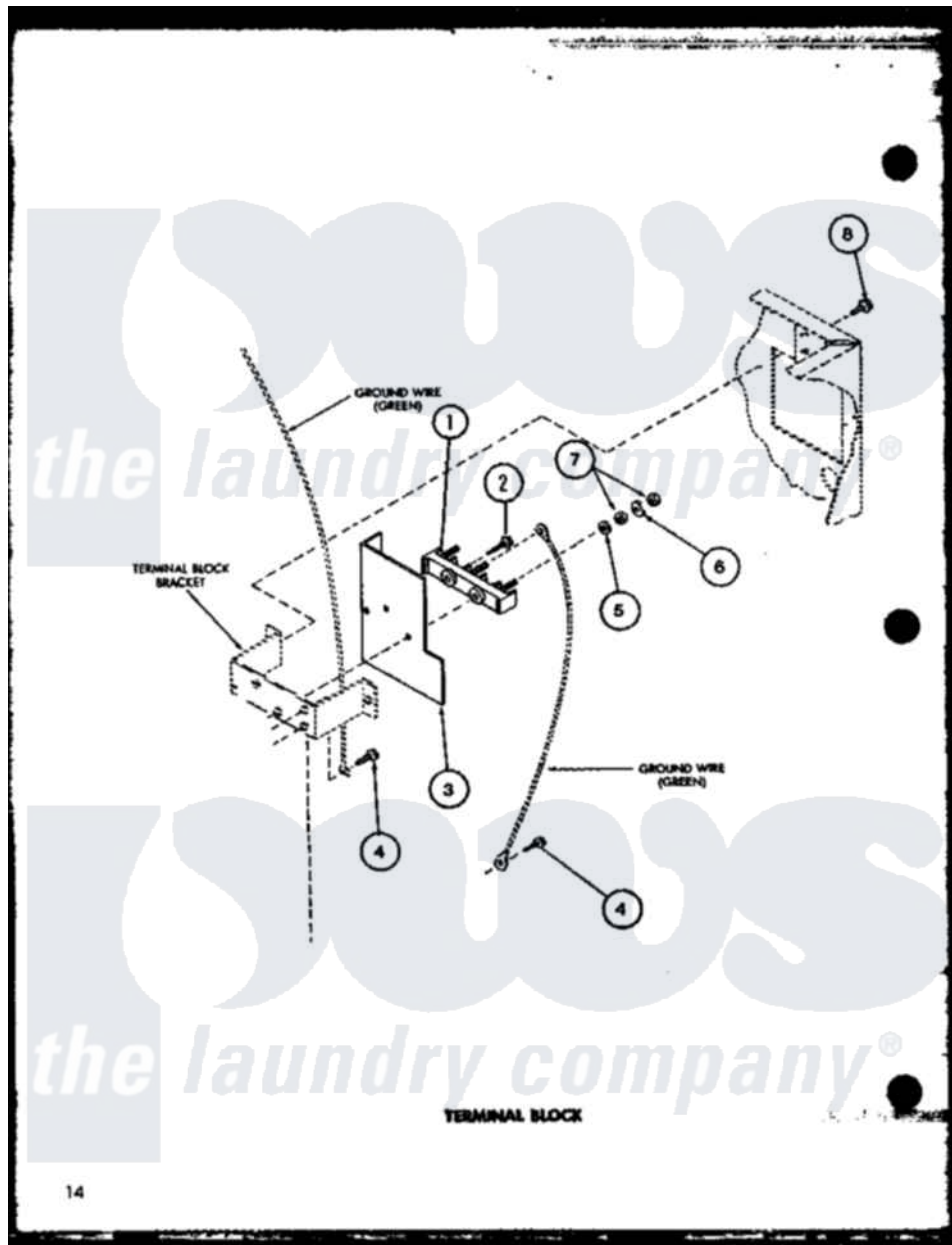

Amana LE2802 (BOM: P7804815W) 09 - TERMINAL BLOCK

Amana Residential Amana LE2802 (BOM: P7804815W) Washer Parts Parts Diagram 09 - TERMINAL BLOCK
 Click on the part number to view part

Item	Original Part Number	Replaced By	Status	Part Description
1	R0605013	33001244		Block, Terminal
2	R0600038		Not Available	SCREW
3	R0604510		Not Available	SHIELD
4	R0600055	20530		Screw, 10-24 x 3/8 Hex
5	R0600530		Not Available	WASHER
6	R0600527		Not Available	WASHER
7	R0601022		Not Available	NUT
8	R0600017		Not Available	SCREW