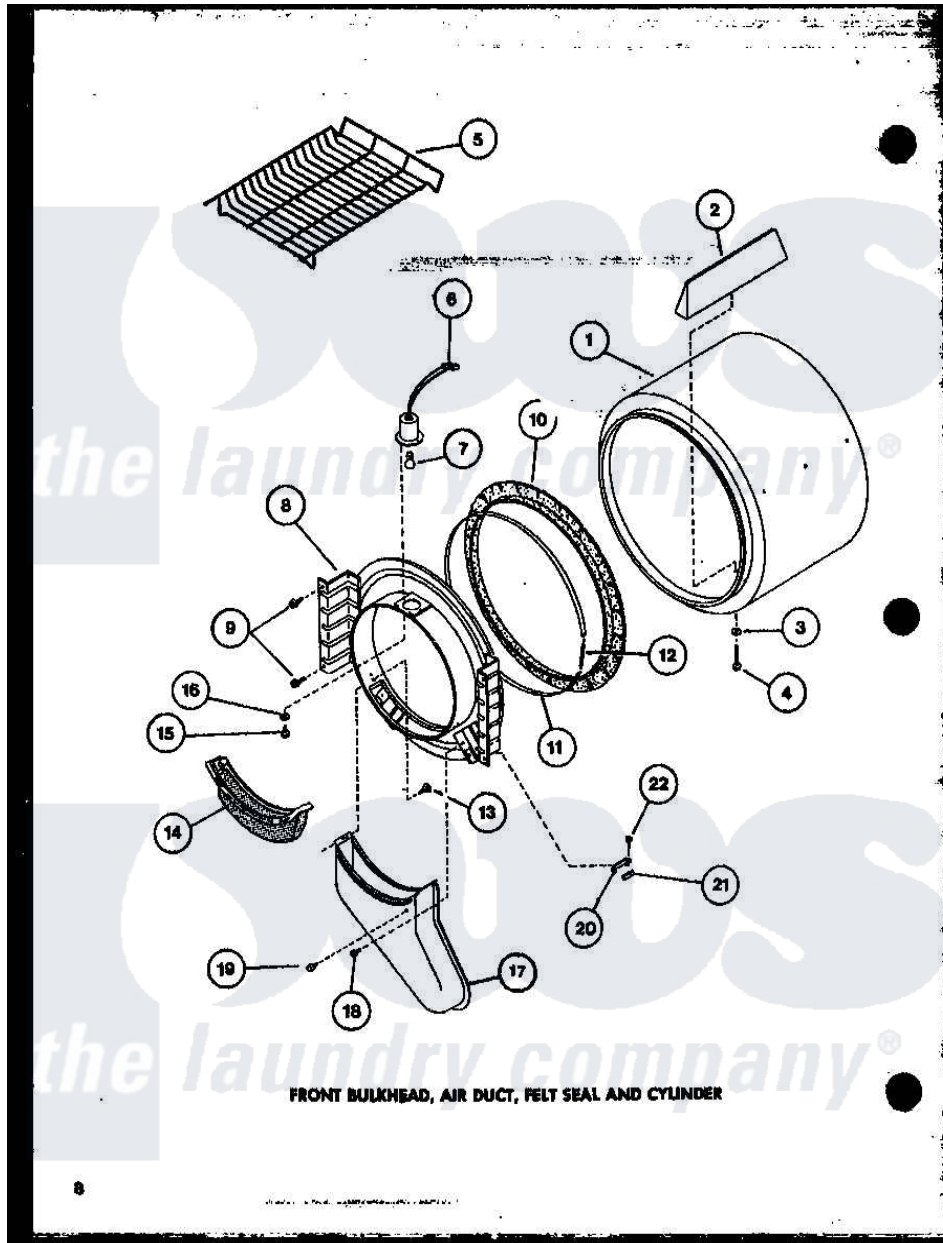

Amana LE2810 (BOM: P7804801W) 02 - FRONT BULKHEAD

Amana [Residential Amana LE2810 \(BOM: P7804801W\) Dryer Parts](#) Parts Diagram 02 - FRONT BULKHEAD
 Click on the part number to view part

| Item | Original Part Number | Replaced By | Status | Part Description |
|------|----------------------|--------------------------|---------------|----------------------------|
| 1 | R0603031 | | Not Available | ASSY,CYLINDER PACK |
| 2 | R0605553 | | Not Available | BAFFLE |
| 3 | R0600524 | M0270519 | | Washer |
| 4 | R0600038 | | Not Available | SCREW |
| 5 | R0603572 | | Not Available | RACK, DRYING |
| 8 | R0603030 | | Not Available | ASSY BULK HEAD |
| 9 | R0600017 | | Not Available | SCREW |
| 10 | R0604508 | 56088 | | Assembly, Seal |
| 11 | R0605555 | | Not Available | STRAP, SEAL |
| 12 | R0605554 | 52310 | | Spring |
| 13 | R0600036 | 489464 | | Screw |
| 14 | R0603530 | 61376P | | Filter, Lint-White W/Inst. |
| 15 | R0600047 | | Not Available | SCREW |
| 16 | R0600525 | | Not Available | LOCKWASHER |
| 17 | R0603531 | | Not Available | AIR DUCT |
| 18 | R0600039 | 489464 | | Screw |

| | | | |
|----|----------|------------------------|-------------------------|
| 19 | R0606523 | Not Available | BUMPER |
| 20 | R0605556 | 61448 | Glide, Cylinder-Rulon F |
| 21 | R0604507 | 510189 | Pad Felt |
| 22 | R0600033 | 489464 | Screw |