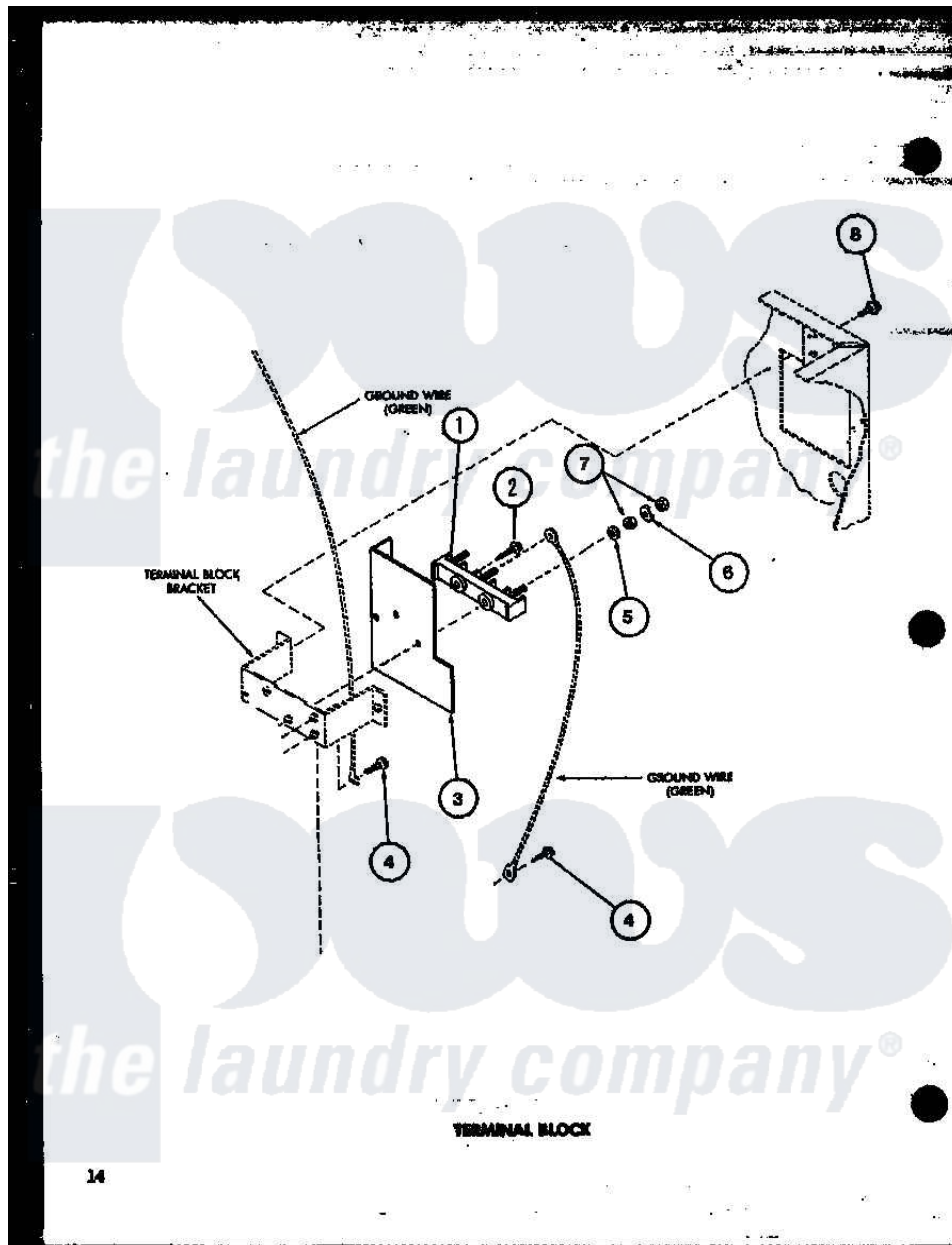

Amana LE2810 (BOM: P7804801W) 08 - TERMINAL BLOCK

14

Amana Residential Amana LE2810 (BOM: P7804801W) Dryer Parts Parts Diagram 08 - TERMINAL BLOCK

[Click on the part number to view part](#)

Item	Original Part Number	Replaced By	Status	Part Description
1	R0610057	33001244		Block, Terminal
2	R0600038		Not Available	SCREW
3	R0604510		Not Available	SHIELD
4	R0600028	27001200		Screw
5	R0600530		Not Available	WASHER
6	R0600527		Not Available	WASHER
7	R0601022		Not Available	NUT
8	R0600017		Not Available	SCREW