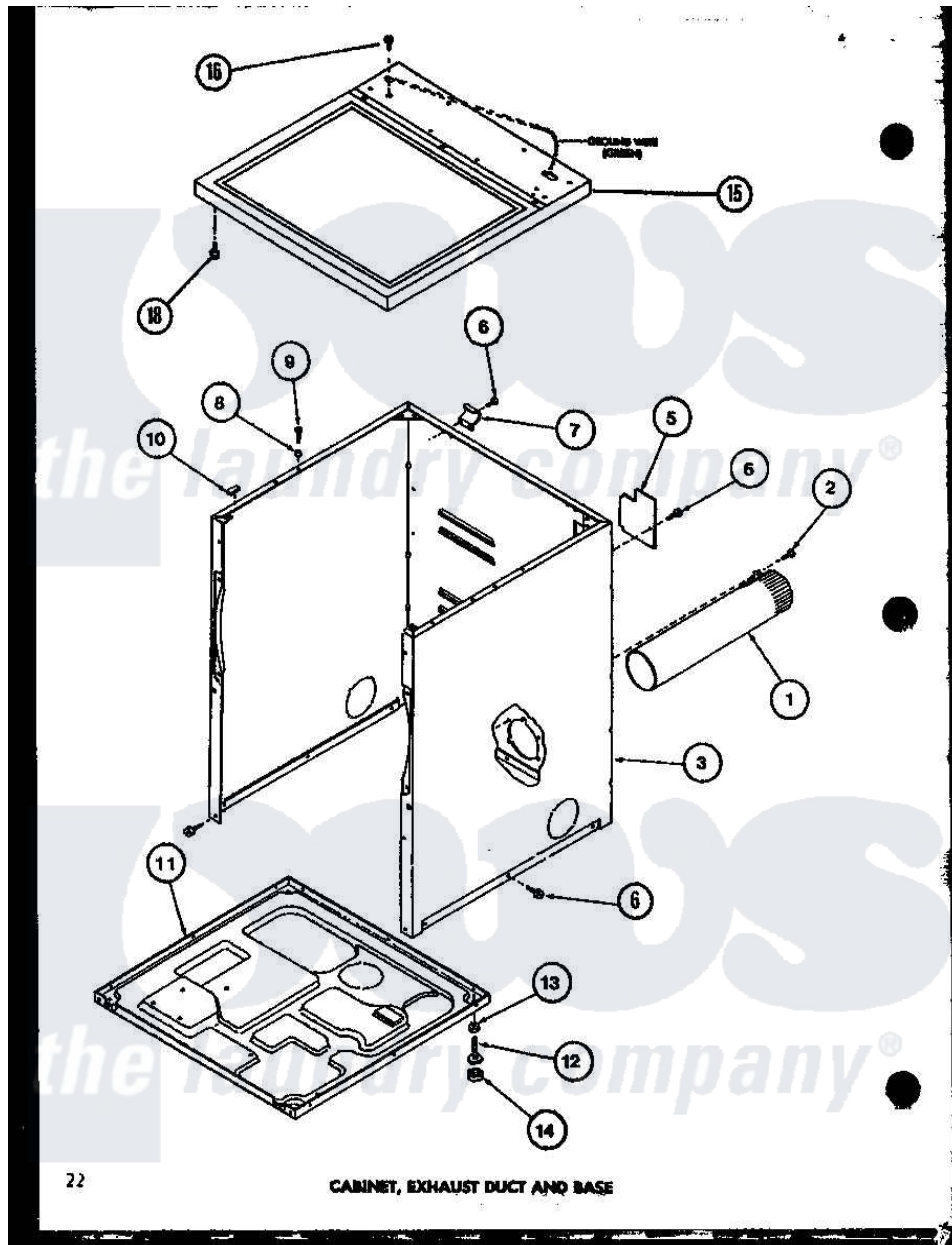

Amana LE2902 (BOM: P7804817W W) 01 - CABINET

Amana Residential Amana LE2902 (BOM: P7804817W W) Washer Parts Parts Diagram 01 - CABINET  
 Click on the part number to view part

Item	Original Part Number	Replaced By	Status	Part Description
1	R0603041		Not Available	DUCT, EXHAUST
2	R0600052		Not Available	SCREW, HEX HEAD
3	R0603118		Not Available	CABINET W
"	R0603068		Not Available	xxxASSY, DRYER CABINET
5	R0603182	<a href="#">60821</a>		Access Cover
6	R0600017		Not Available	SCREW
7	R0605711		Not Available	HINGE
8	R0603524	<a href="#">505187</a>		Locator, Panel
9	R0600102	<a href="#">Y014874</a>		Screw, Idler Arm And Sleeve
10	R0606519	<a href="#">Y56128</a>		Pad, Bumper
11	R0603183	<a href="#">60811</a>		Assembly, Base-Complete
12	R0600051	<a href="#">Y305086</a>		Adjustable Leg And Nut
13	R0601021	<a href="#">62739</a>		Nut, Lock
14	R0606525	<a href="#">Y314137</a>		Foot, Rubber
15	R0603149		Not Available	TOP ASSY W
"	R0603148		Not Available	TOP, ASSY A