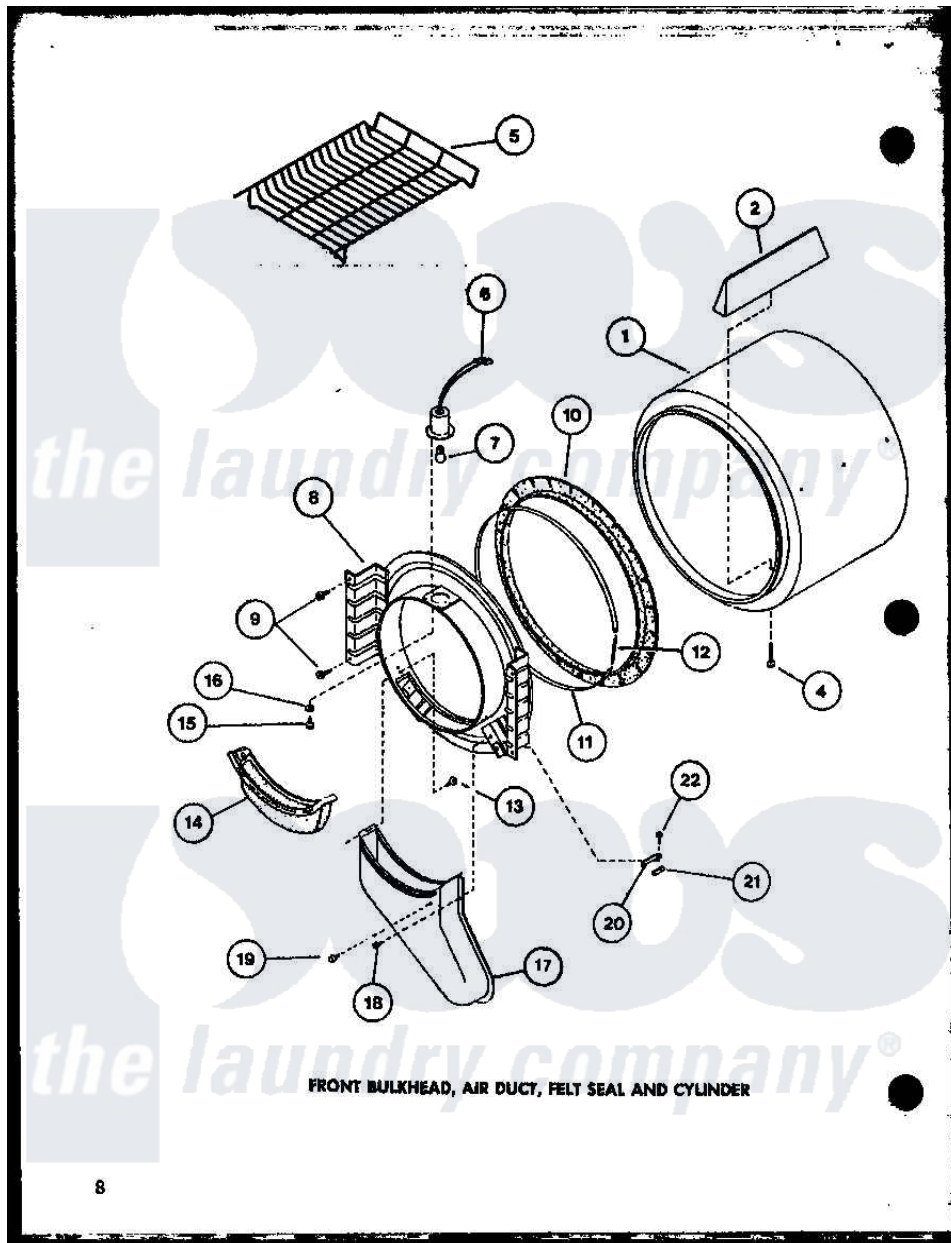

Amana LE2902 (BOM: P7804817W W) 02 - FRONT BULKHEAD

Amana Residential Amana LE2902 (BOM: P7804817W W) Washer Parts Parts Diagram 02 - FRONT BULKHEAD
 Click on the part number to view part

Item	Original Part Number	Replaced By	Status	Part Description
1	R0603176		Not Available	CYLINDER
2	R0605707		Not Available	BAFFLE CYLINDER SHORT
"	R0605706		Not Available	BAFFLE, CYLINDER LONG
4	R0600038		Not Available	SCREW
5	R0603572		Not Available	RACK, DRYING
6	R0605012		Not Available	RECEPTACLE, BULB
7	R0612001	31001575		Bulb, Cylinder Light
8	R9603154		Not Available	BULKHEAD, WHITE
"	R0603155		Not Available	FRONT BULKHEAD W
9	R0600017		Not Available	SCREW
10	R0604508	56088		Assembly, Seal
11	R0605555		Not Available	STRAP, SEAL
12	R0605554	52310		Spring
13	R0600052		Not Available	SCREW, HEX HEAD
14	R0603594	61376P		Filter, Lint-White W/Inst.
15	R0600047		Not Available	SCREW

16	R0600525	Not Available	LOCKWASHER
17	R0603595	Not Available	AIR DUCT
18	R0600039	489464	Screw
19	R0606523	Not Available	BUMPER
20	R0605708	61448	Glide, Cylinder-Rulon F
21	R0604521	58049	Pad, Thin
22	R0600004	W10116760	Screw