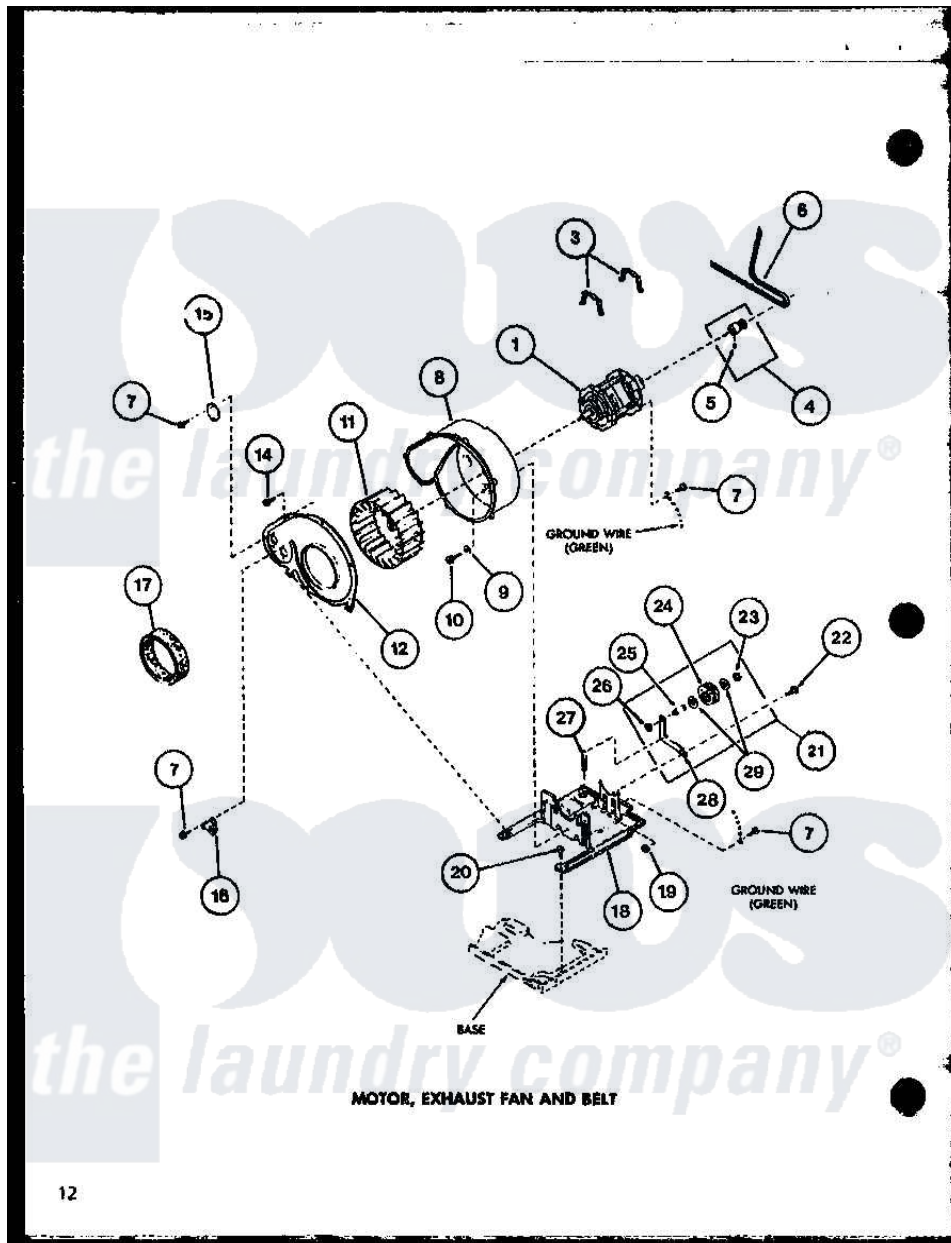

Amana LE2902 (BOM: P7804817W W) 04 - MOTOR

Amana Residential Amana LE2902 (BOM: P7804817W W) Washer Parts Diagram 04 - MOTOR
 Click on the part number to view part

Item	Original Part Number	Replaced By	Status	Part Description
1	R0607005	915P3		Motor-Drve
3	R0601526	660658		Clamp, Motor Mounting 343481 685441
4	R0610059		Not Available	KIT,PULLEY & SETSCREW
5	R0600042		Not Available	SET SCREW
6	R0606549	40111201		Belt, Cylinder
7	R0600033	489464		Screw
8	R0603034	56020		Housing, Blower
9	R0600560	M0270504		Washer
10	R0600014	27001200		Screw
11	R0603532	510139P		Assembly Blower Fan Package
12	R0603178		Not Available	COVER, EXHAUST FAN
14	R0600004	W10116760		Screw
15	R0605691		Not Available	COVER PLATE
16	R0611008	59500		Assembly, Thermistor
17	R0604509		Not Available	FELT SEAL

18	R0605710	503613		Mount, Motor
19	R0601011	27001225		Nut, Jam Mid Lock 1/4-20
20	R0600017		Not Available	SCREW
21	R0610019	56170P		Assembly- Idle
22	R0600043		Not Available	SCREW
23	R0601527	23748		Ring, Retaining
24	R0609504	Y54414		Assembly, Wheel And Bearing
25	R0605560	56461		Shaft
26	R0601009	358160		Nut
27	R0605563	56076		Spring, Idler
28	R0605561		Not Available	LEVER, IDLER
29	R0600526	52549		Washer, 501 ID X3/4 Odx