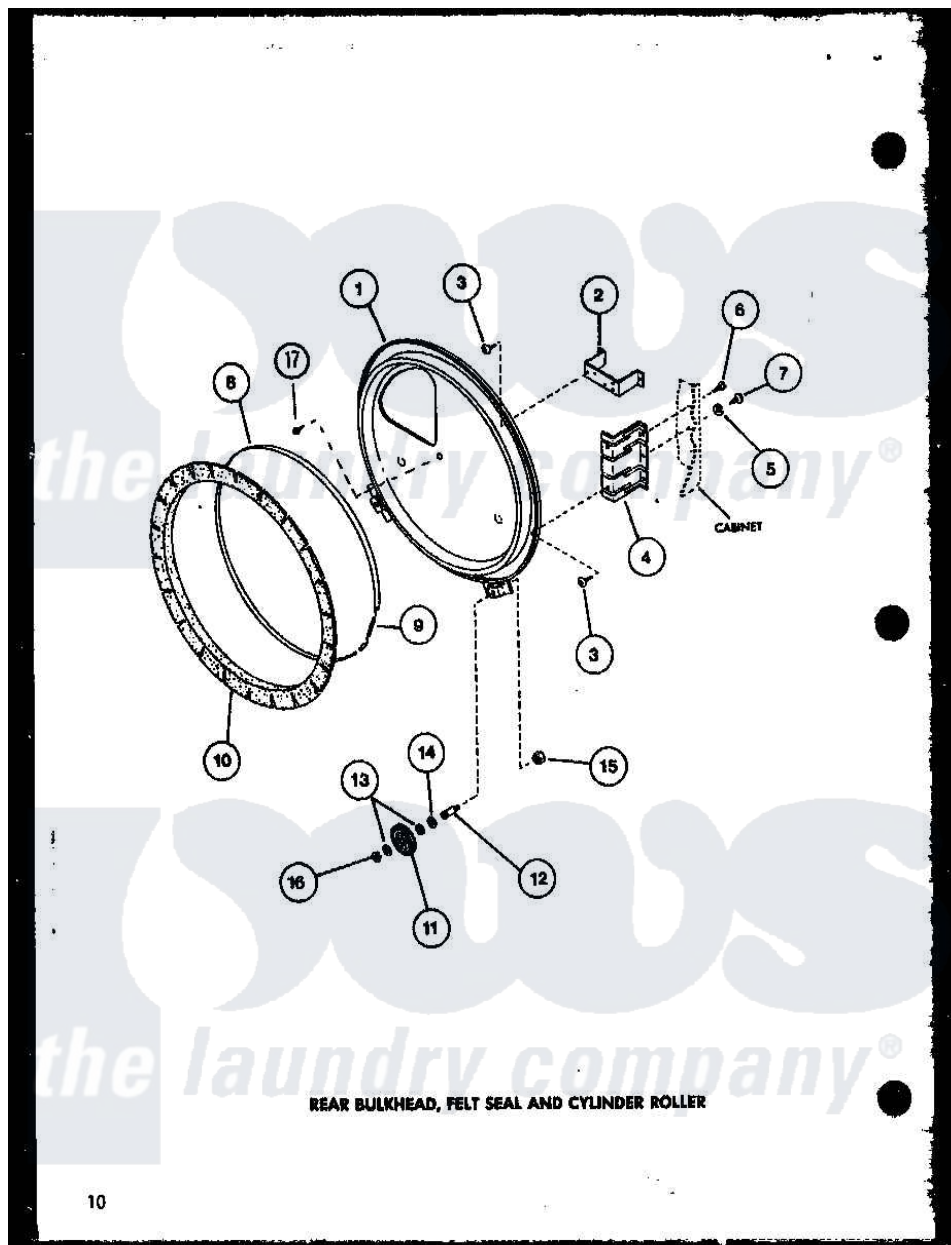

Amana LE2902 (BOM: P7804817W W) 07 - REAR BULKHEAD

Amana Residential Amana LE2902 (BOM: P7804817W W) Washer Parts Parts Diagram 07 - REAR BULKHEAD
 Click on the part number to view part

Item	Original Part Number	Replaced By	Status	Part Description
1	R0603177		Not Available	BULKHEAD, WHITE
2	R0605709	60823P		Bracket, Terminal Block
3	R0600055	20530		Screw, 10-24 x 3/8 Hex
4	R0605557		Not Available	BRACKET
5	R0600527		Not Available	WASHER
6	R0600041		Not Available	SCREW
7	R0600042		Not Available	SET SCREW
8	R0605555		Not Available	STRAP, SEAL
9	R0605554	52310		Spring
10	R0604508	56088		Assembly, Seal
11	R0605559	62649P		Roller- CY
12	R0605560	56461		Shaft
13	R0604009		Not Available	TIMER
14	R0600559		Not Available	WASHER, THRUST
15	R0601009	358160		Nut
16	R0601527	23748		Ring, Retaining