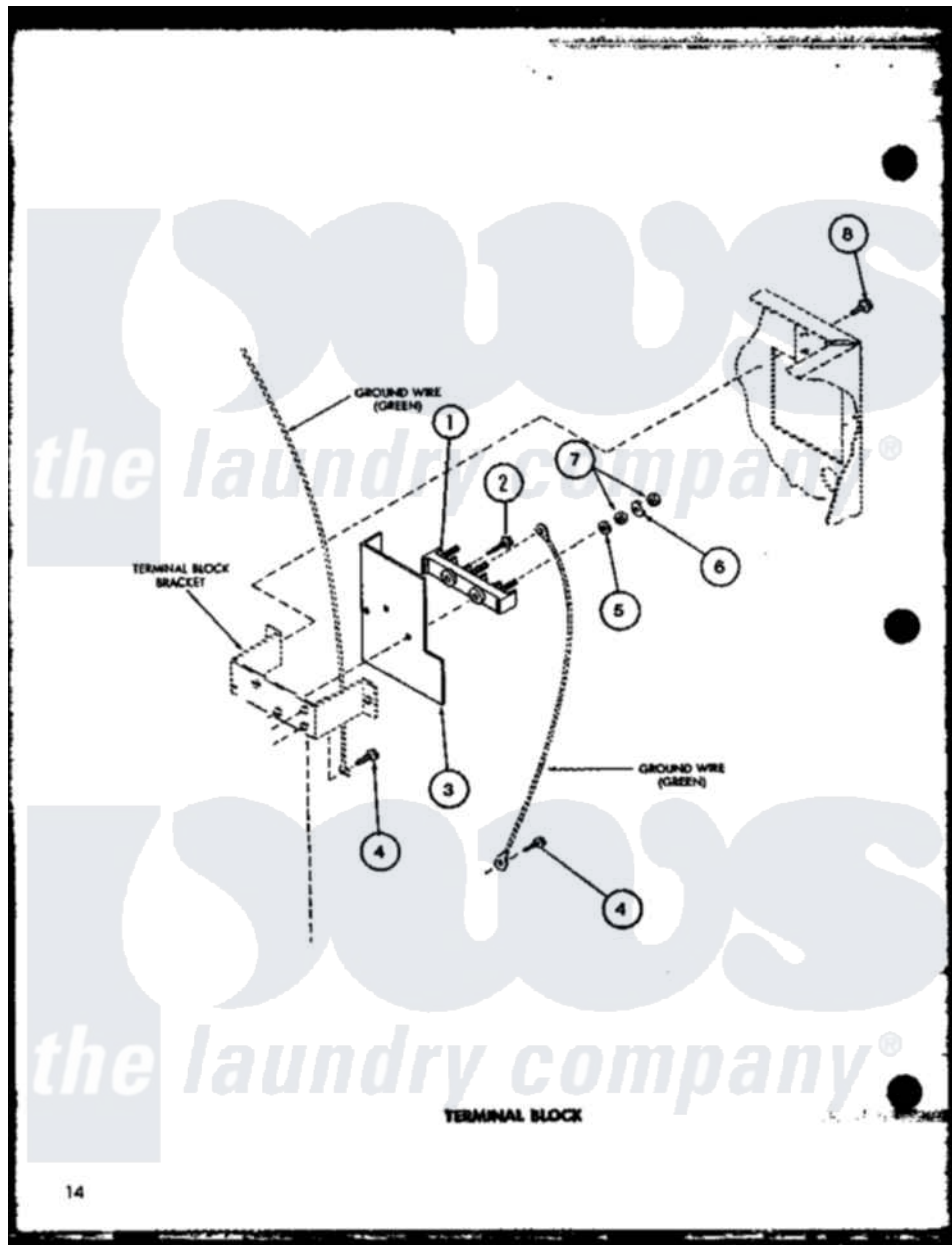

Amana LE2902 (BOM: P7804817W W) 08 - TERMINAL BLOCK

Amana Residential Amana LE2902 (BOM: P7804817W W) Washer Parts Parts Diagram 08 - TERMINAL BLOCK
 Click on the part number to view part

Item	Original Part Number	Replaced By	Status	Part Description
1	R0605013	33001244		Block, Terminal
2	R0600038		Not Available	SCREW
3	R0604510		Not Available	SHIELD
4	R0600055	20530		Screw, 10-24 x 3/8 Hex
5	R0600530		Not Available	WASHER
6	R0600527		Not Available	WASHER
7	R0601022		Not Available	NUT
8	R0600017		Not Available	SCREW