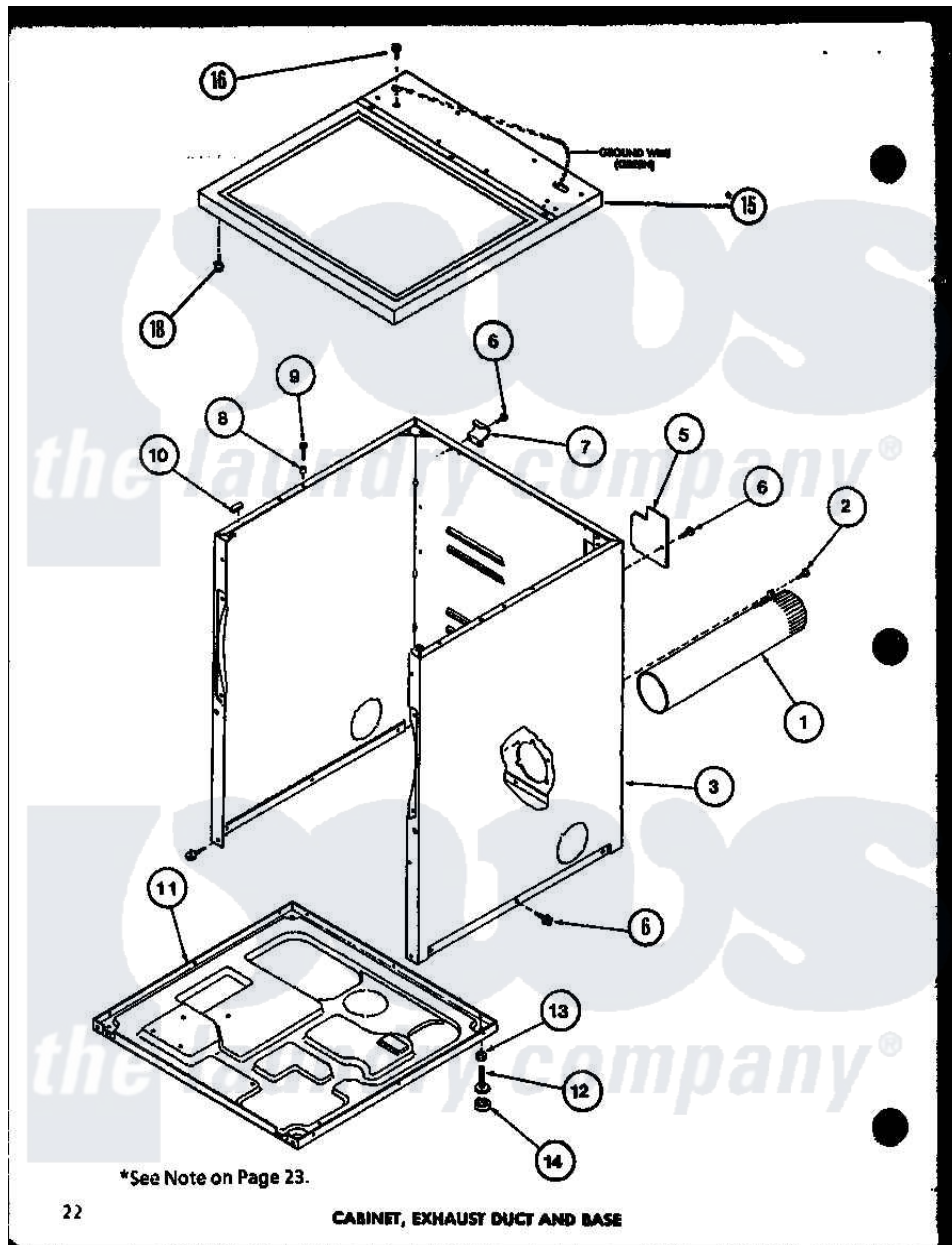

Amana LE2902 (BOM: P7804825W) 01 - CABINET

Amana Residential Amana LE2902 (BOM: P7804825W) Dryer Parts Parts Diagram 01 - CABINET  
 Click on the part number to view part

Item	Original Part Number	Replaced By	Status	Part Description
1	R0603041		Not Available	DUCT, EXHAUST
2	R0600052		Not Available	SCREW, HEX HEAD
3	R0603118		Not Available	CABINET W
"	R0603068		Not Available	xxxASSY, DRYER CABINET
5	R0603182	<a href="#">60821</a>		Access Cover
6	R0600017		Not Available	SCREW
7	R0605711		Not Available	HINGE
8	R0603524	<a href="#">505187</a>		Locator, Panel
9	R0600102	<a href="#">Y014874</a>		Screw, Idler Arm And Sleeve
10	R0606519	<a href="#">Y56128</a>		Pad, Bumper
11	R0603183	<a href="#">60811</a>		Assembly, Base-Complete
12	R0600051	<a href="#">Y305086</a>		Adjustable Leg And Nut
13	R0601021	<a href="#">62739</a>		Nut, Lock
14	R0606525	<a href="#">Y314137</a>		Foot, Rubber
15	R0603149		Not Available	TOP ASSY W
"	R0603148		Not Available	TOP, ASSY A