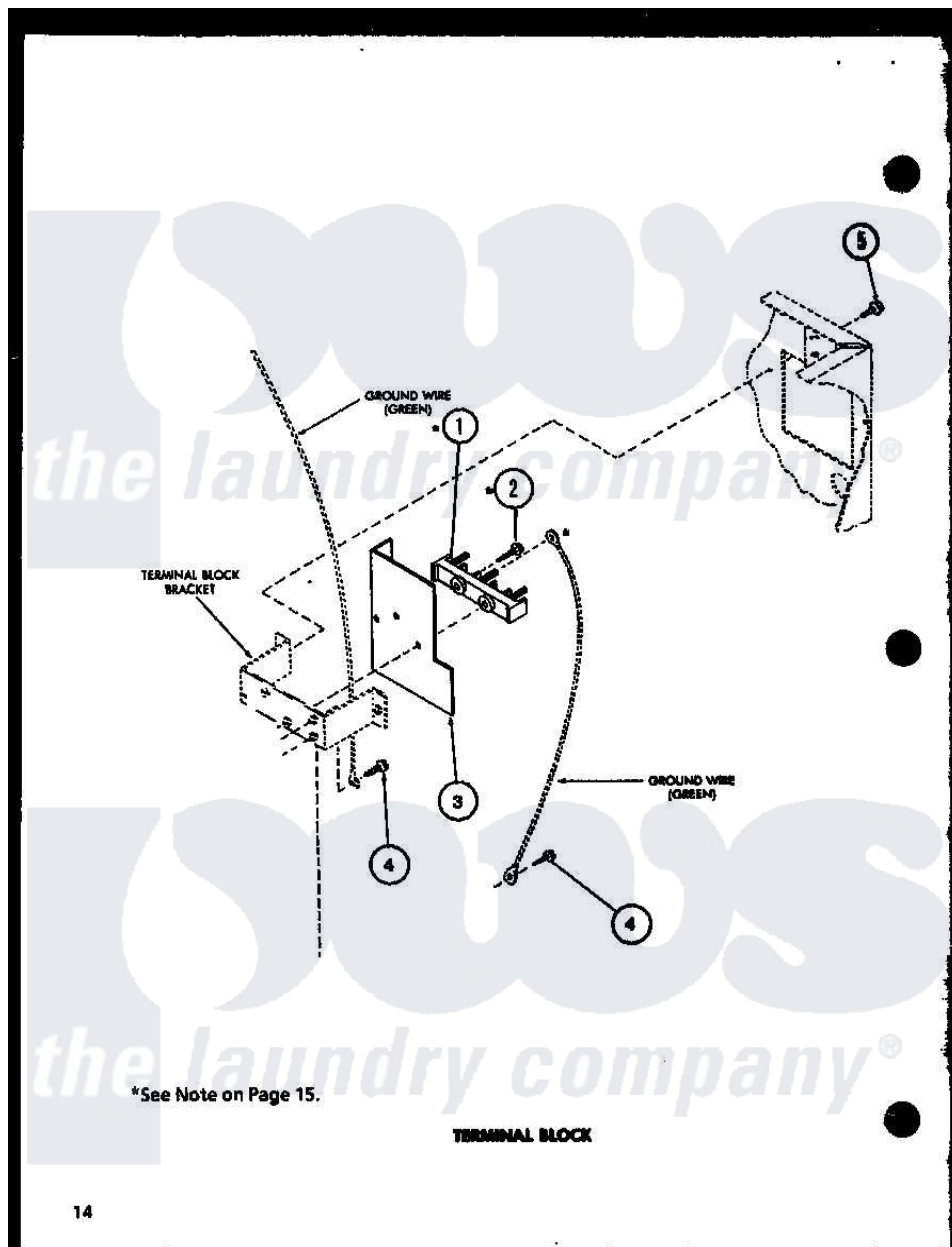

Amana LE2902 (BOM: P7804825W) 08 - TERMINAL BLOCK

Amana Residential Amana LE2902 (BOM: P7804825W) Dryer Parts Parts Diagram 08 - TERMINAL BLOCK  
 Click on the part number to view part

Item	Original Part Number	Replaced By	Status	Part Description
1	R0605088		Not Available	TERMINAL BLOCK
2	R0600105	<a href="#">501285</a>		Screw, No.12 X 9/16-Pla
3	R0604510		Not Available	SHIELD
4	R0600055	<a href="#">20530</a>		Screw, 10-24 x 3/8 Hex
5	R0600017		Not Available	SCREW