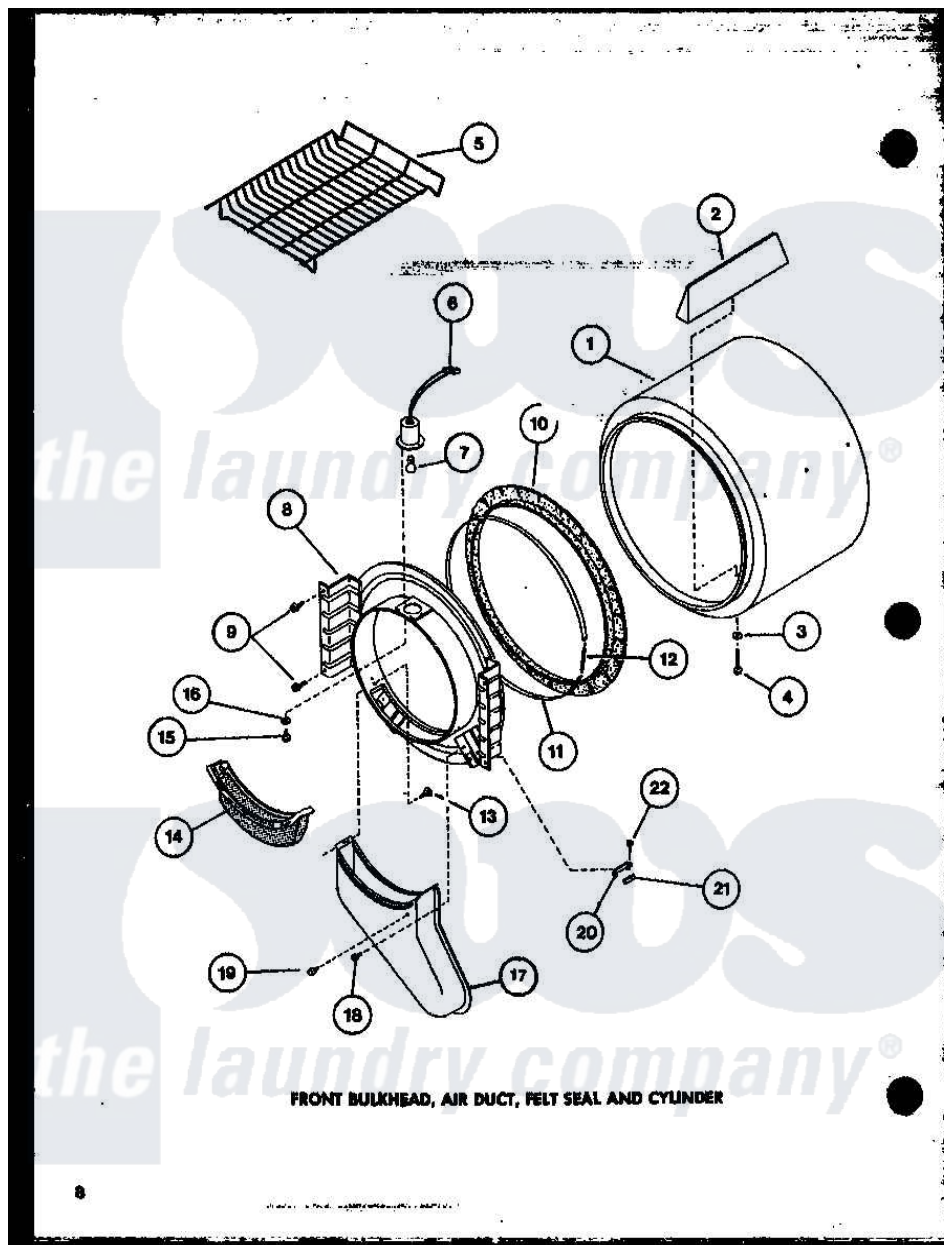

# Amana LE2910 (BOM: P7804803W) 02 - FRONT BULKHEAD

Amana [Residential Amana LE2910 \(BOM: P7804803W\) Dryer Parts](#) Parts Diagram 02 - FRONT BULKHEAD  
 Click on the part number to view part

Item	Original Part Number	Replaced By	Status	Part Description
1	R0603031		Not Available	ASSY,CYLINDER PACK
2	R0605553		Not Available	BAFFLE
3	R0600524	<a href="#">M0270519</a>		Washer
4	R0600038		Not Available	SCREW
5	R0603572		Not Available	RACK, DRYING
6	R0605012		Not Available	RECEPTACLE, BULB
7	R0612001	<a href="#">31001575</a>		Bulb, Cylinder Light
8	R0603029		Not Available	FRONT BULKHEAD
9	R0600017		Not Available	SCREW
10	R0604508	<a href="#">56088</a>		Assembly, Seal
11	R0605555		Not Available	STRAP, SEAL
12	R0605554	<a href="#">52310</a>		Spring
13	R0600036	<a href="#">489464</a>		Screw
14	R0603530	<a href="#">61376P</a>		Filter, Lint-White W/Inst.
15	R0600047		Not Available	SCREW
16	R0600525		Not Available	LOCKWASHER

17	R0603531		Not Available	AIR DUCT
18	R0600039	<a href="#">489464</a>		Screw
19	R0606523		Not Available	BUMPER
20	R0605556	<a href="#">61448</a>		Glide, Cylinder-Rulon F
21	R0604507	<a href="#">510189</a>		Pad Felt
22	R0600033	<a href="#">489464</a>		Screw