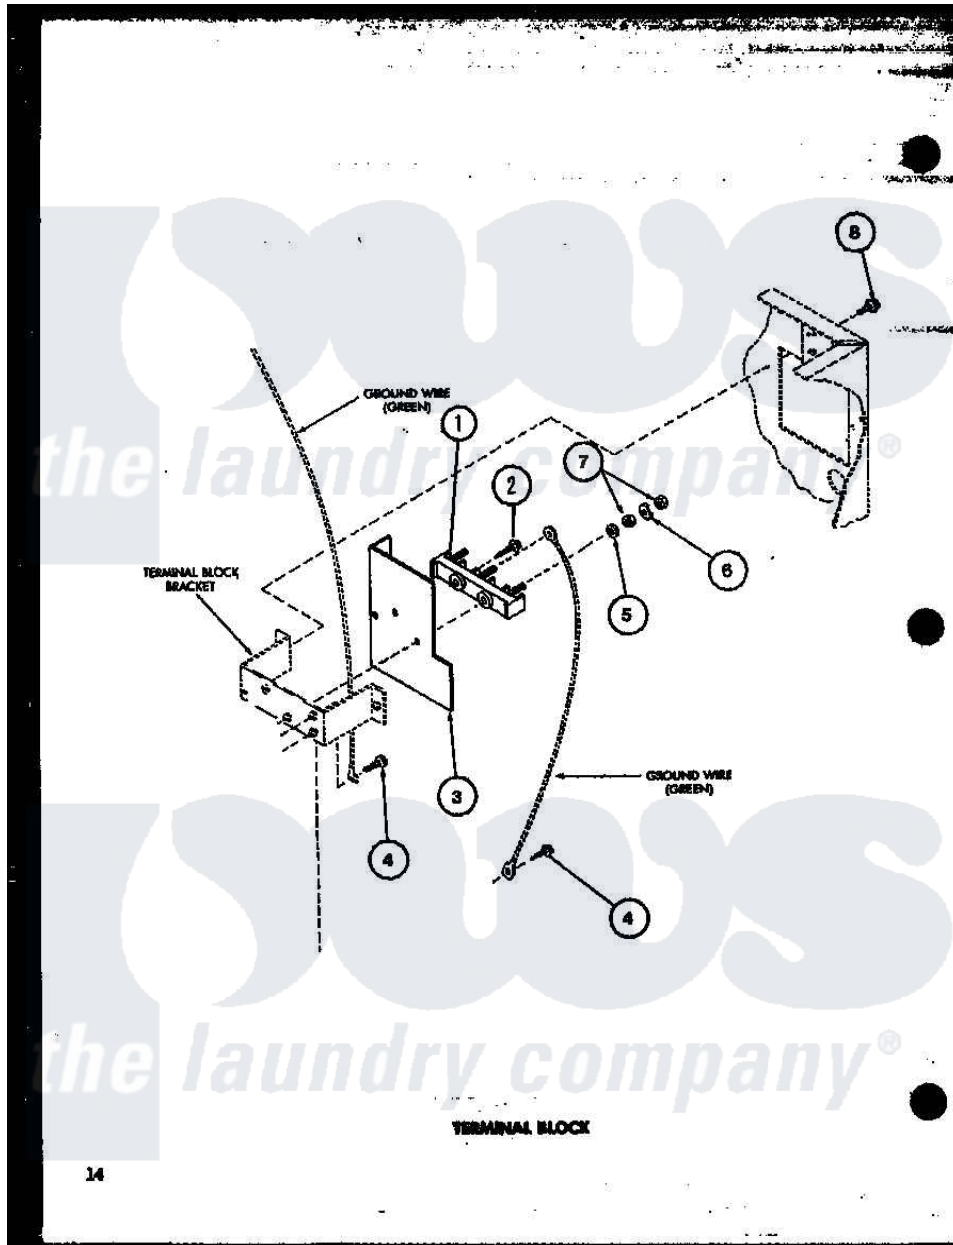

Amana LE2910 (BOM: P7804803W) 09 - TERMINAL BLOCK

Amana Residential Amana LE2910 (BOM: P7804803W) Dryer Parts Parts Diagram 09 - TERMINAL BLOCK

[Click on the part number to view part](#)

Item	Original Part Number	Replaced By	Status	Part Description
1	R0610057	33001244		Block, Terminal
2	R0600038		Not Available	SCREW
3	R0604510		Not Available	SHIELD
4	R0600028	27001200		Screw
5	R0600530		Not Available	WASHER
6	R0600527		Not Available	WASHER
7	R0601022		Not Available	NUT
8	R0600017		Not Available	SCREW