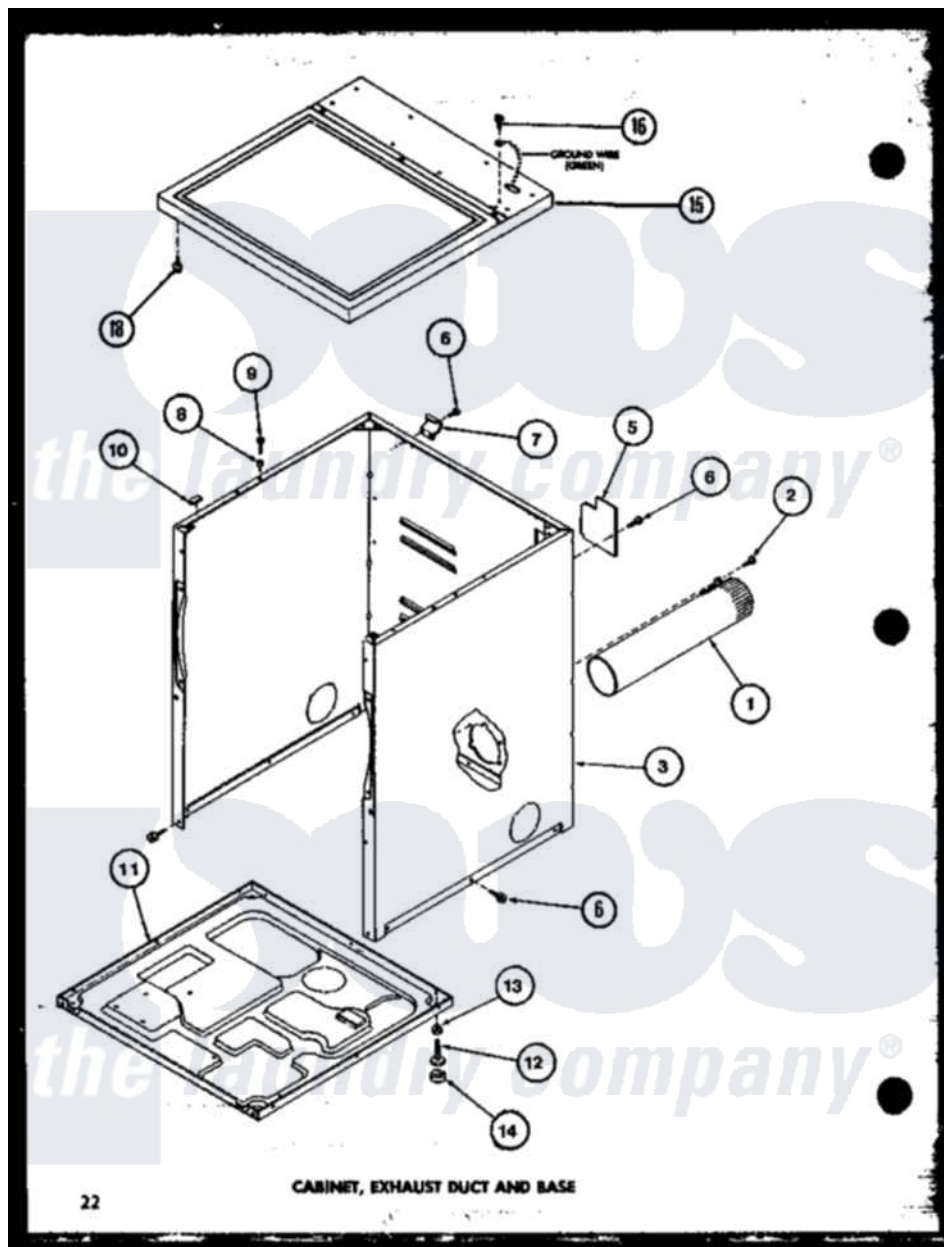

Amana LE3402G (BOM: P1118304W G) 01 - CABINET

Amana Residential Amana LE3402G (BOM: P1118304W G) Dryer Parts Parts Diagram 01 - CABINET
 Click on the part number to view part

Item	Original Part Number	Replaced By	Status	Part Description
1	R0603041		Not Available	DUCT, EXHAUST
2	R0600052		Not Available	SCREW, HEX HEAD
3	R0603243		Not Available	CABINET, GOLD
"	R0603118		Not Available	CABINET W
"	R0603068		Not Available	xxxASSY, DRYER CABINET
5	R0603182	60821		Access Cover
6	R0600017		Not Available	SCREW
7	R0605711		Not Available	HINGE
8	R0603524	505187		Locator, Panel
9	R0600102	Y014874		Screw, Idler Arm And Sleeve
10	R0606519	Y56128		Pad, Bumper
11	R0603183	60811		Assembly, Base-Complete
12	R0600051	Y305086		Adjustable Leg And Nut
13	R0601021	62739		Nut, Lock
14	R0606525	Y314137		Foot, Rubber
15	R0603244		Not Available	CABINET, TOP GOLD

"	R0603229	Not Available	TOP, CABINET W
"	R0603230	Not Available	TOP, CABINET L
16	R0600040	Not Available	SCREW
18	R0600017	Not Available	SCREW