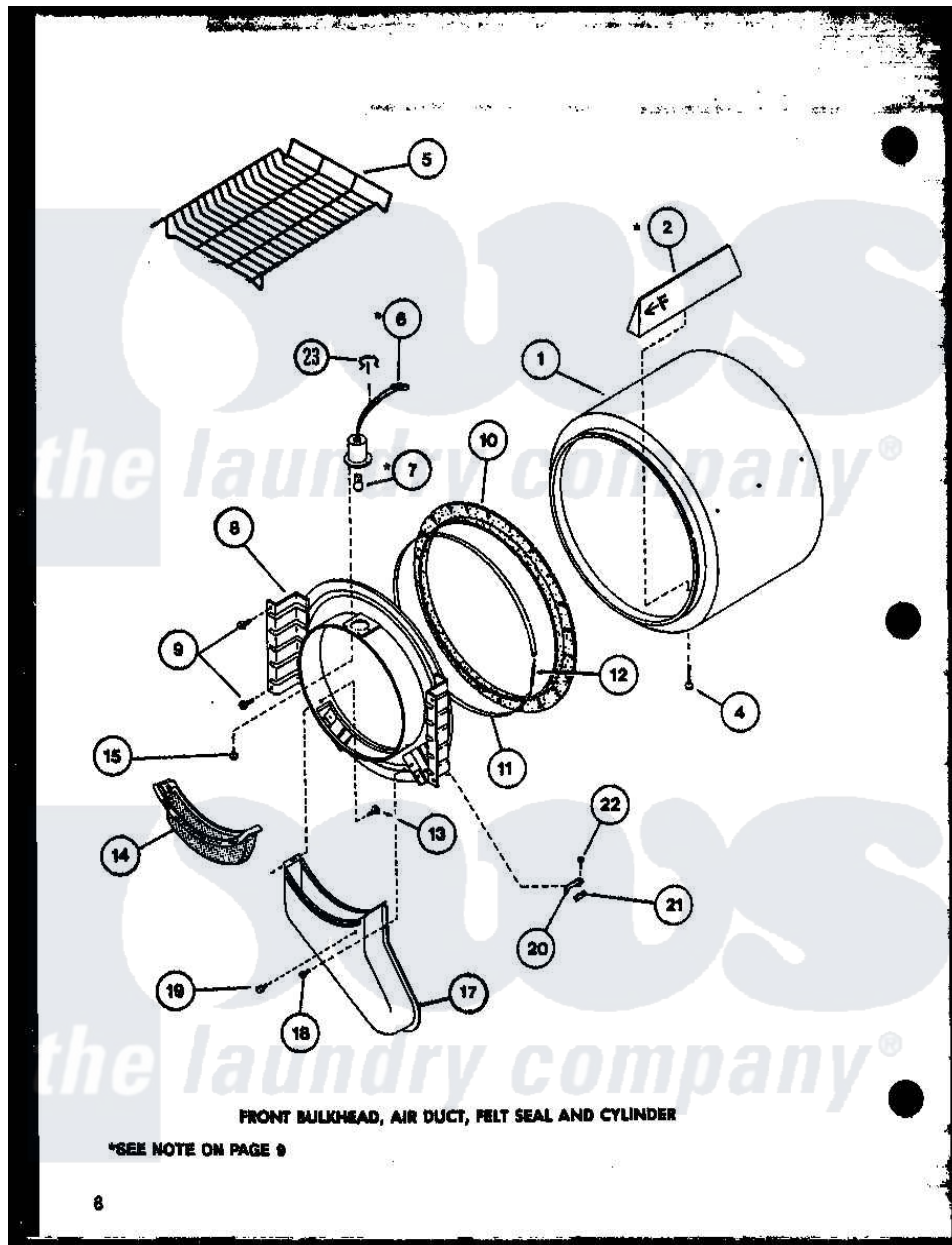

Amana LE3402G (BOM: P1118304W G) 02 - FRONT BULKHEAD

Amana Residential Amana LE3402G (BOM: P1118304W G) Dryer Parts Parts Diagram 02 - FRONT BULKHEAD
 Click on the part number to view part

| Item | Original Part Number | Replaced By | Status | Part Description |
|------|----------------------|--------------------------|---------------|----------------------------|
| 1 | R0603176 | | Not Available | CYLINDER |
| 2 | R0605707 | | Not Available | BAFFLE CYLINDER SHORT |
| " | R0605706 | | Not Available | BAFFLE, CYLINDER LONG |
| 4 | R0600038 | | Not Available | SCREW |
| 5 | R0603572 | | Not Available | RACK, DRYING |
| 6 | R0605086 | | Not Available | RECEPTACLE, BULB |
| 7 | R0605087 | 67001316 | | Bulb, Light |
| 8 | R0603227 | | Not Available | BULKHEAD FRONT W |
| 9 | R0600017 | | Not Available | SCREW |
| 10 | R0604508 | 56088 | | Assembly, Seal |
| 11 | R0605555 | | Not Available | STRAP, SEAL |
| 12 | R0605554 | 52310 | | Spring |
| 13 | R0600052 | | Not Available | SCREW, HEX HEAD |
| 14 | R0603594 | 61376P | | Filter, Lint-White W/Inst. |
| 15 | R0600093 | 31260 | | Screw, No.8 X 3/8 Ind H |
| 17 | R0603595 | | Not Available | AIR DUCT |

| | | | |
|----|----------|---------------------------|-------------------------|
| 18 | R0600039 | 489464 | Screw |
| 19 | R0606523 | | Not Available BUMPER |
| 20 | R0605708 | 61448 | Glide, Cylinder-Rulon F |
| 21 | R0604521 | 58049 | Pad, Thin |
| 22 | R0600004 | W10116760 | Screw |
| 23 | R0601522 | 51291 | Clip, Wire |