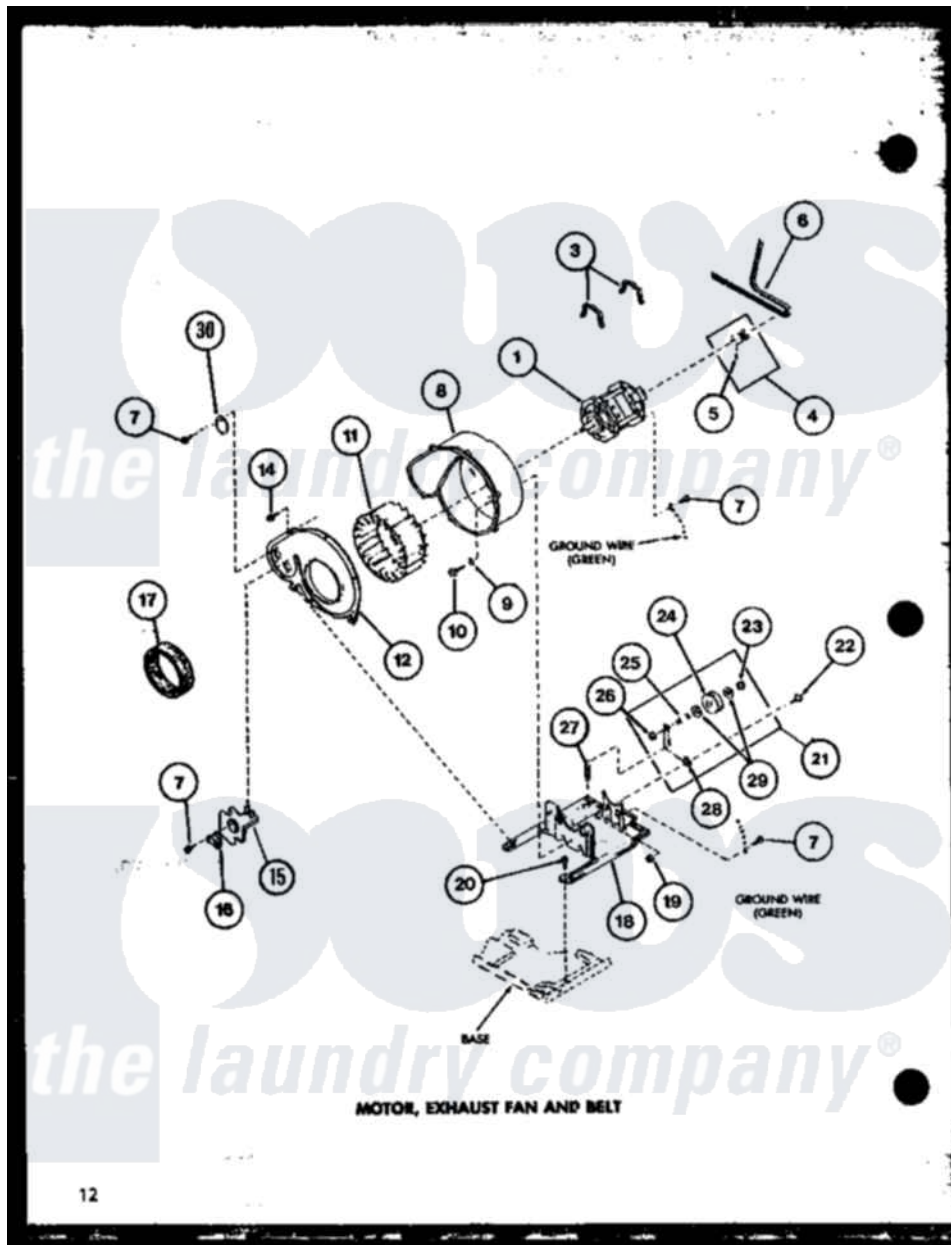

Amana LE3402G (BOM: P1118304W G) 05 - MOTOR

Amana Residential Amana LE3402G (BOM: P1118304W G) Dryer Parts Parts Diagram 05 - MOTOR
 Click on the part number to view part

Item	Original Part Number	Replaced By	Status	Part Description
1	R0607005	915P3		Motor-Drve
3	R0601526	660658		Clamp, Motor Mounting 343481 685441
4	R0610059		Not Available	KIT,PULLEY & SETSCREW
5	R0600042		Not Available	SET SCREW
6	R0606549	40111201		Belt, Cylinder
7	R0600033	489464		Screw
8	R0603034	56020		Housing, Blower
9	R0600560	M0270504		Washer
10	R0600014	27001200		Screw
11	R0603532	510139P		Assembly Blower Fan Package
12	R0603178		Not Available	COVER, EXHAUST FAN
14	R0600004	W10116760		Screw
15	R0611011	61623		Thermostat, Heater-BR
16	R0611013	Y61372		Thermostat
17	R0604509		Not Available	FELT SEAL

18	R0605710	503613		Mount, Motor
19	R0601011	27001225		Nut, Jam Mid Lock 1/4-20
20	R0600017		Not Available	SCREW
21	R0610019	56170P		Assembly- Idle
22	R0600043		Not Available	SCREW
23	R0601527	23748		Ring, Retaining
24	R0609504	Y54414		Assembly, Wheel And Bearing
25	R0605560	56461		Shaft
26	R0601009	358160		Nut
27	R0605563	56076		Spring, Idler
28	R0605561		Not Available	LEVER, IDLER
29	R0600526	52549		Washer, 501 ID X3/4 Odx
30	R0605691		Not Available	COVER PLATE