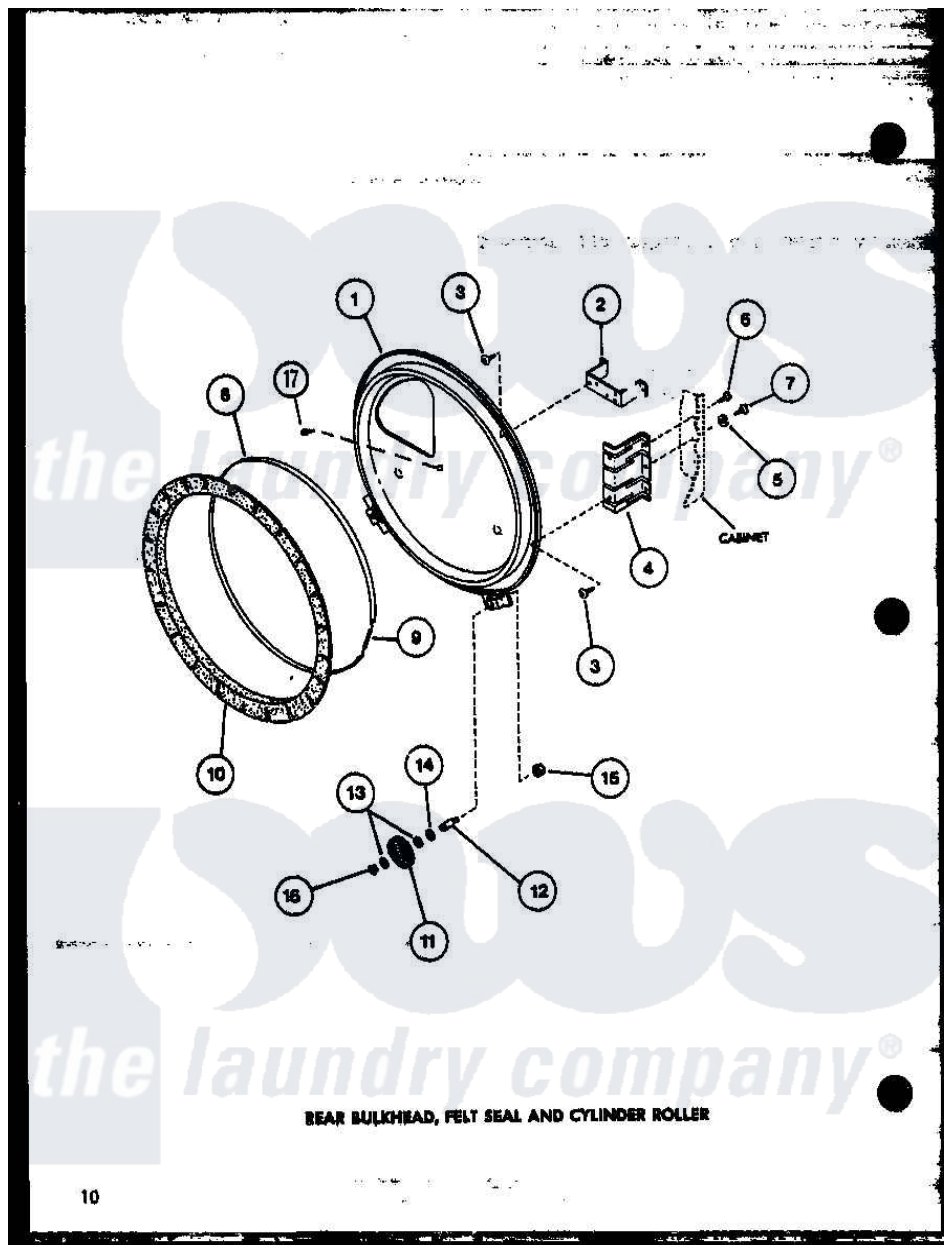

Amana LE3402G (BOM: P1118304W G) 07 - REAR BULKHEAD

REAR BULKHEAD, FELT SEAL AND CYLINDER ROLLER

10

Amana Residential Amana LE3402G (BOM: P1118304W G) Dryer Parts Parts Diagram 07 - REAR BULKHEAD

Click on the part number to view part

Item	Original Part Number	Replaced By	Status	Part Description
1	R0603177		Not Available	BULKHEAD, WHITE
2	R0605709	60823P		Bracket, Terminal Block
3	R0600055	20530		Screw, 10-24 x 3/8 Hex
4	R0605557		Not Available	BRACKET
5	R0600527		Not Available	WASHER
6	R0600041		Not Available	SCREW
7	R0600042		Not Available	SET SCREW
8	R0605555		Not Available	STRAP, SEAL
9	R0605554	52310		Spring
10	R0604508	56088		Assembly, Seal
11	R0605559	62649P		Roller- CY
12	R0605560	56461		Shaft
13	R0604009		Not Available	TIMER
14	R0600559		Not Available	WASHER, THRUST
15	R0601009	358160		Nut
16	R0601527	23748		Ring, Retaining