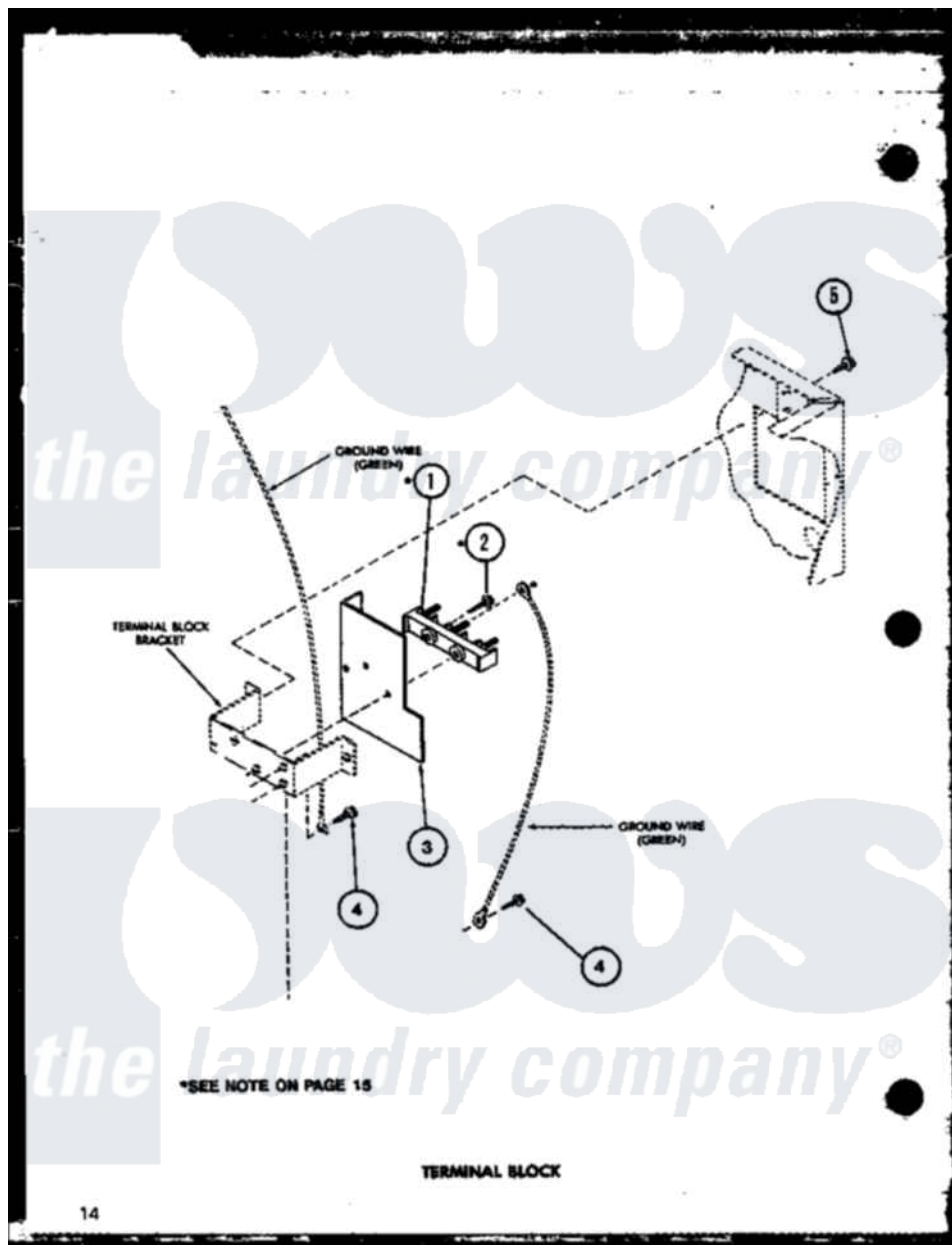

Amana LE3402G (BOM: P1118304W G) 08 - TERMINAL BLOCK

Amana Residential Amana LE3402G (BOM: P1118304W G) Dryer Parts Parts Diagram 08 - TERMINAL BLOCK  
 Click on the part number to view part

Item	Original Part Number	Replaced By	Status	Part Description
1	R0605088		Not Available	TERMINAL BLOCK
2	R0600105	<a href="#">501285</a>		Screw, No.12 X 9/16-Pla
3	R0604510		Not Available	SHIELD
4	R0600055	<a href="#">20530</a>		Screw, 10-24 x 3/8 Hex
5	R0600017		Not Available	SCREW