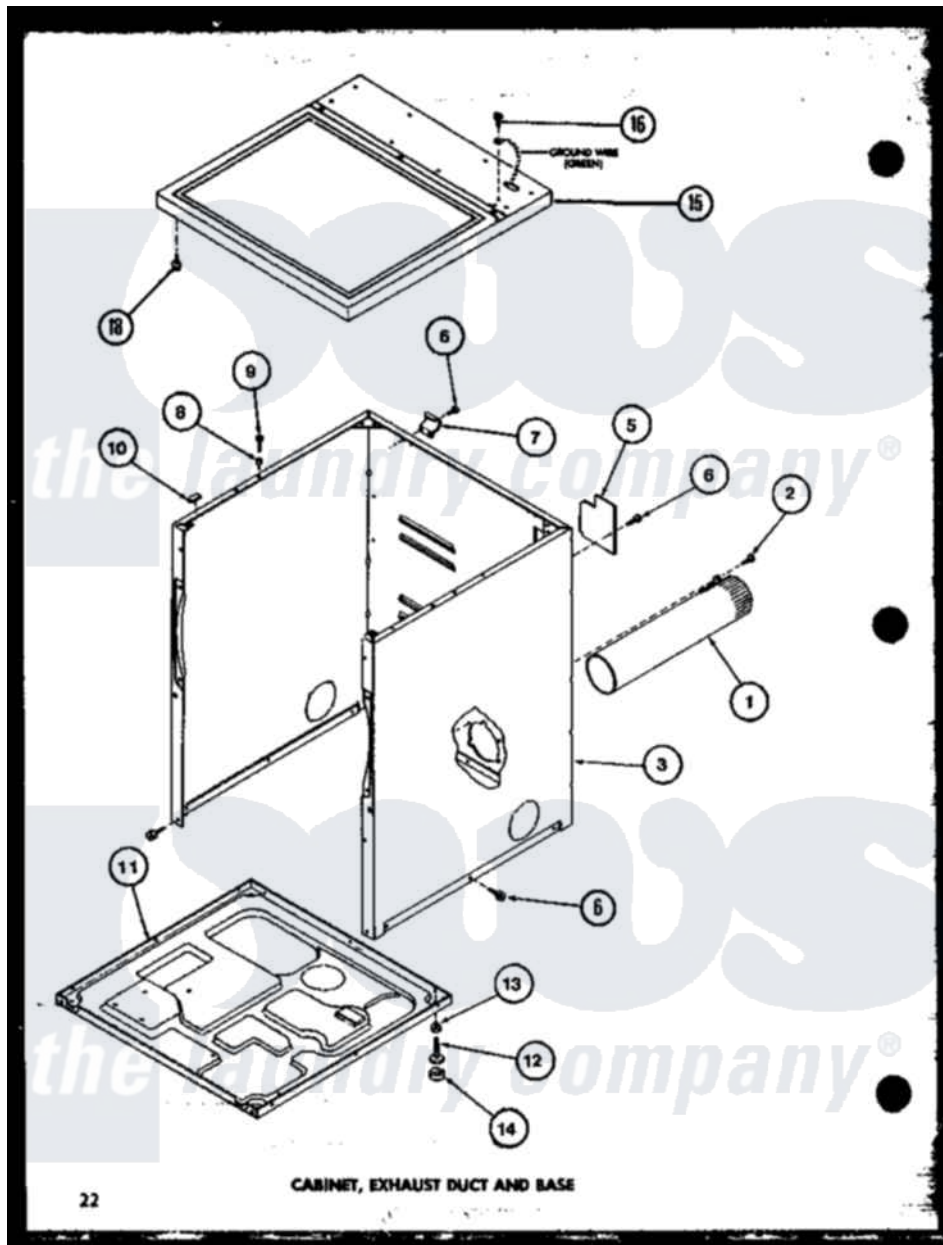

Amana LE3402L (BOM: P1118305W L) 01 - CABINET

Amana Residential Amana LE3402L (BOM: P1118305W L) Dryer Parts Parts Diagram 01 - CABINET
 Click on the part number to view part

Item	Original Part Number	Replaced By	Status	Part Description
1	R0603041		Not Available	DUCT, EXHAUST
2	R0600052		Not Available	SCREW, HEX HEAD
3	R0603243		Not Available	CABINET, GOLD
"	R0603118		Not Available	CABINET W
"	R0603068		Not Available	xxxASSY, DRYER CABINET
5	R0603182	60821		Access Cover
6	R0600017		Not Available	SCREW
7	R0605711		Not Available	HINGE
8	R0603524	505187		Locator, Panel
9	R0600102	Y014874		Screw, Idler Arm And Sleeve
10	R0606519	Y56128		Pad, Bumper
11	R0603183	60811		Assembly, Base-Complete
12	R0600051	Y305086		Adjustable Leg And Nut
13	R0601021	62739		Nut, Lock
14	R0606525	Y314137		Foot, Rubber
15	R0603244		Not Available	CABINET, TOP GOLD

"	R0603229	Not Available	TOP, CABINET W
"	R0603230	Not Available	TOP, CABINET L
16	R0600040	Not Available	SCREW
18	R0600017	Not Available	SCREW