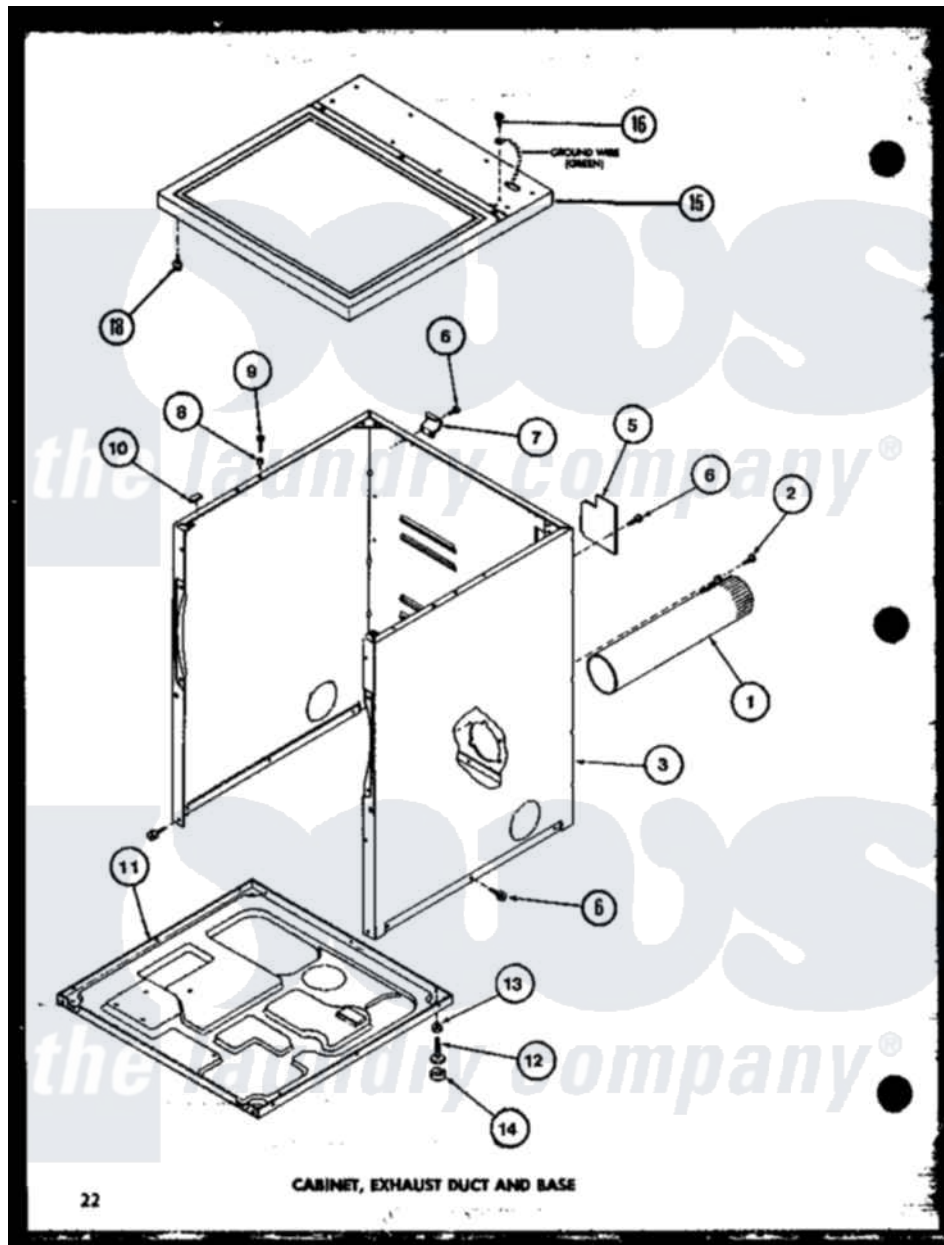

Amana LE3502L (BOM: P1118307W L) 01 - CABINET

Amana Residential Amana LE3502L (BOM: P1118307W L) Dryer Parts Parts Diagram 01 - CABINET
 Click on the part number to view part

Item	Original Part Number	Replaced By	Status	Part Description
1	R0603041		Not Available	DUCT, EXHAUST
2	R0600052		Not Available	SCREW, HEX HEAD
3	R0603243		Not Available	CABINET, GOLD
"	R0603118		Not Available	CABINET W
"	R0603068		Not Available	xxxASSY, DRYER CABINET
5	R0603182	60821		Access Cover
6	R0600017		Not Available	SCREW
7	R0605711		Not Available	HINGE
8	R0603524	505187		Locator, Panel
9	R0600102	Y014874		Screw, Idler Arm And Sleeve
10	R0606519	Y56128		Pad, Bumper
11	R0603183	60811		Assembly, Base-Complete
12	R0600051	Y305086		Adjustable Leg And Nut
13	R0601021	62739		Nut, Lock
14	R0606525	Y314137		Foot, Rubber
15	R0603244		Not Available	CABINET, TOP GOLD

"	R0603229	Not Available	TOP, CABINET W
"	R0603230	Not Available	TOP, CABINET L
16	R0600040	Not Available	SCREW
18	R0600017	Not Available	SCREW