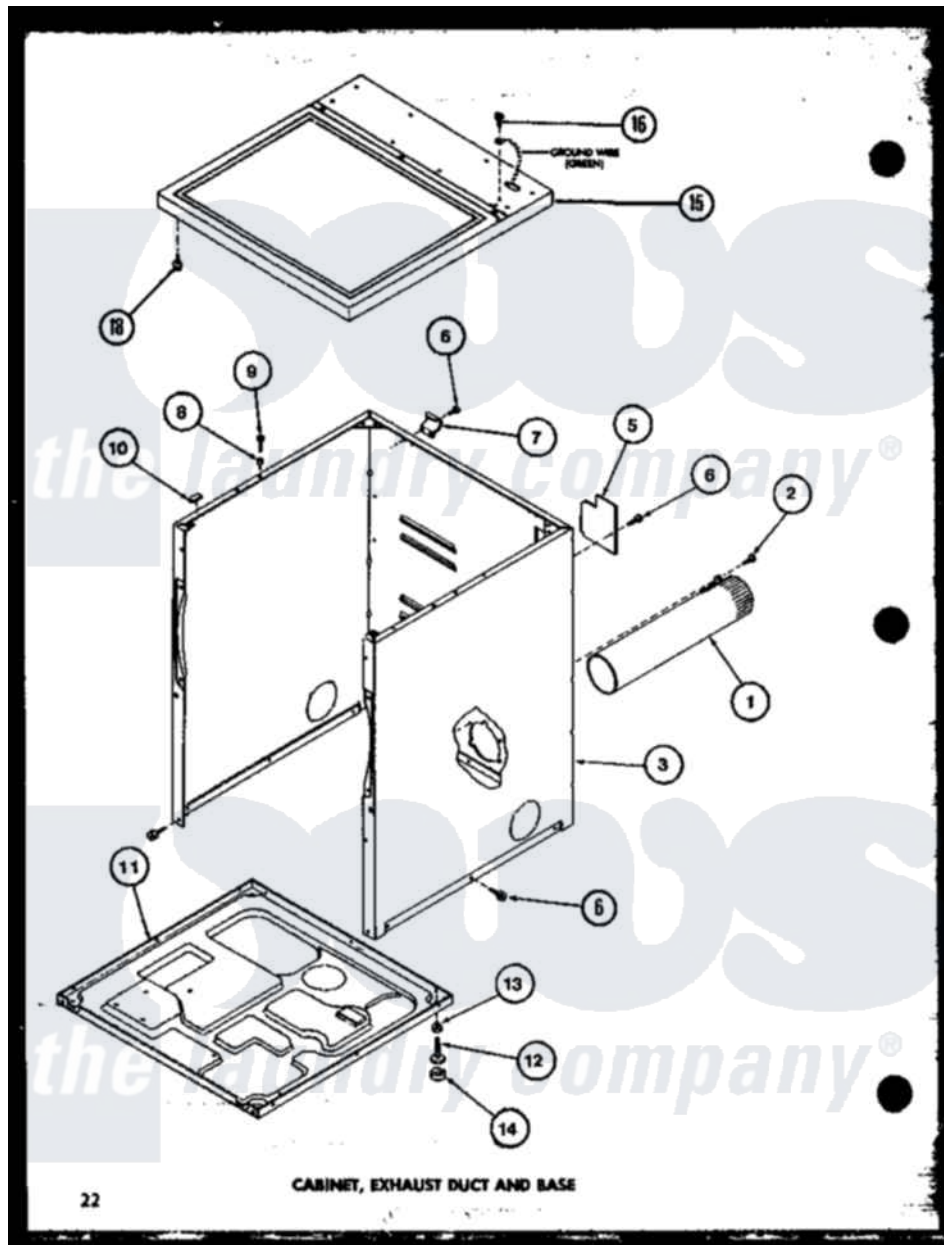

Amana LE3502W (BOM: P1118306W W) 01 - CABINET

Amana Residential Amana LE3502W (BOM: P1118306W W) Dryer Parts Parts Diagram 01 - CABINET
 Click on the part number to view part

Item	Original Part Number	Replaced By	Status	Part Description
1	R0603041		Not Available	DUCT, EXHAUST
2	R0600052		Not Available	SCREW, HEX HEAD
3	R0603243		Not Available	CABINET, GOLD
"	R0603118		Not Available	CABINET W
"	R0603068		Not Available	xxxASSY, DRYER CABINET
5	R0603182	60821		Access Cover
6	R0600017		Not Available	SCREW
7	R0605711		Not Available	HINGE
8	R0603524	505187		Locator, Panel
9	R0600102	Y014874		Screw, Idler Arm And Sleeve
10	R0606519	Y56128		Pad, Bumper
11	R0603183	60811		Assembly, Base-Complete
12	R0600051	Y305086		Adjustable Leg And Nut
13	R0601021	62739		Nut, Lock
14	R0606525	Y314137		Foot, Rubber
15	R0603244		Not Available	CABINET, TOP GOLD

"	R0603229	Not Available	TOP, CABINET W
"	R0603230	Not Available	TOP, CABINET L
16	R0600040	Not Available	SCREW
18	R0600017	Not Available	SCREW