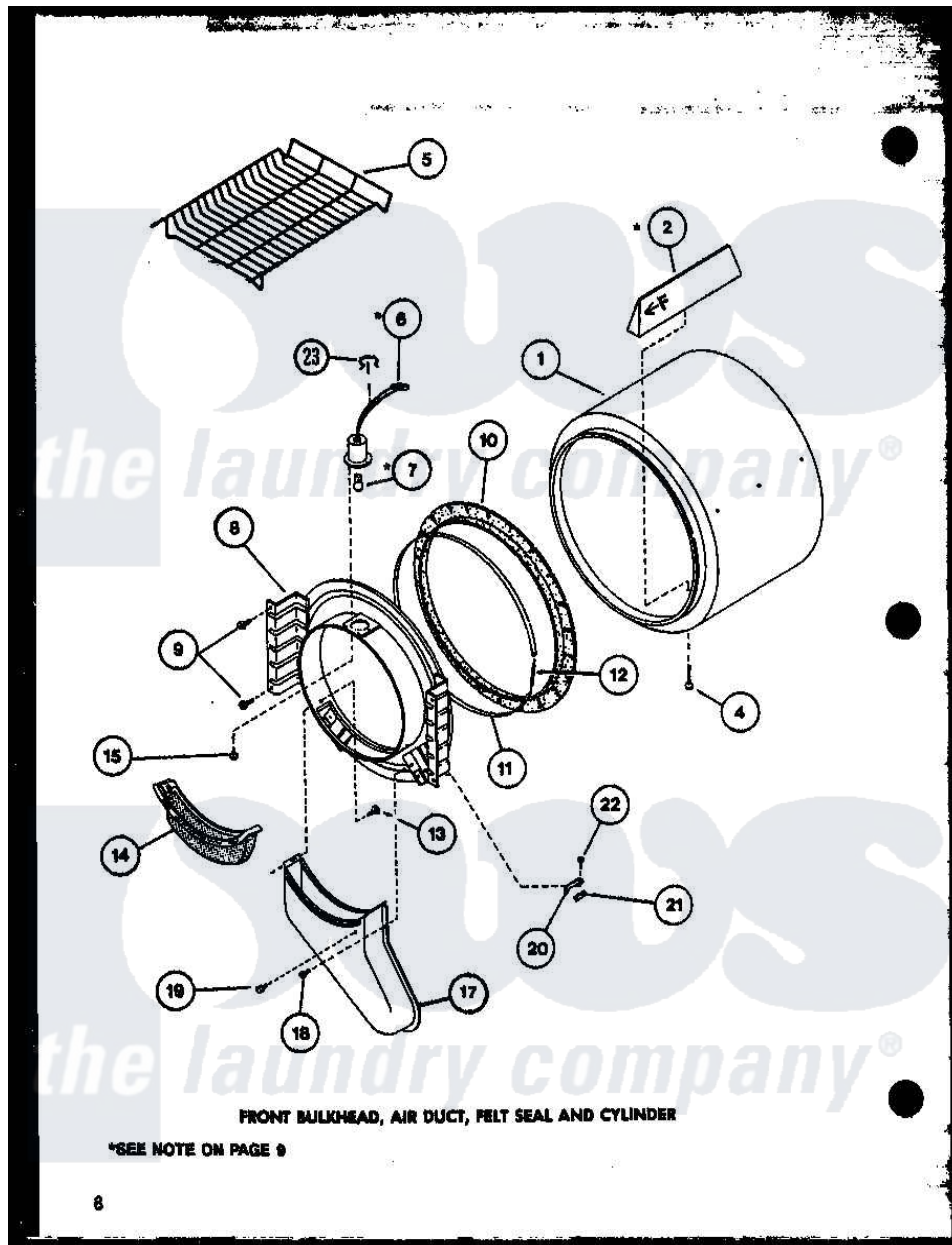

Amana LE3502W (BOM: P1118306W W) 02 - FRONT BULKHEAD

Amana Residential Amana LE3502W (BOM: P1118306W W) Dryer Parts Parts Diagram 02 - FRONT BULKHEAD
 Click on the part number to view part

Item	Original Part Number	Replaced By	Status	Part Description
1	R0603176		Not Available	CYLINDER
2	R0605707		Not Available	BAFFLE CYLINDER SHORT
"	R0605706		Not Available	BAFFLE, CYLINDER LONG
4	R0600038		Not Available	SCREW
5	R0603572		Not Available	RACK, DRYING
6	R0605086		Not Available	RECEPTACLE, BULB
7	R0605087	67001316		Bulb, Light
8	R0603227		Not Available	BULKHEAD FRONT W
9	R0600017		Not Available	SCREW
10	R0604508	56088		Assembly, Seal
11	R0605555		Not Available	STRAP, SEAL
12	R0605554	52310		Spring
13	R0600052		Not Available	SCREW, HEX HEAD
14	R0603594	61376P		Filter, Lint-White W/Inst.
15	R0600093	31260		Screw, No.8 X 3/8 Ind H
17	R0603595		Not Available	AIR DUCT

18	R0600039	489464	Screw
19	R0606523		Not Available BUMPER
20	R0605708	61448	Glide, Cylinder-Rulon F
21	R0604521	58049	Pad, Thin
22	R0600004	W10116760	Screw
23	R0601522	51291	Clip, Wire