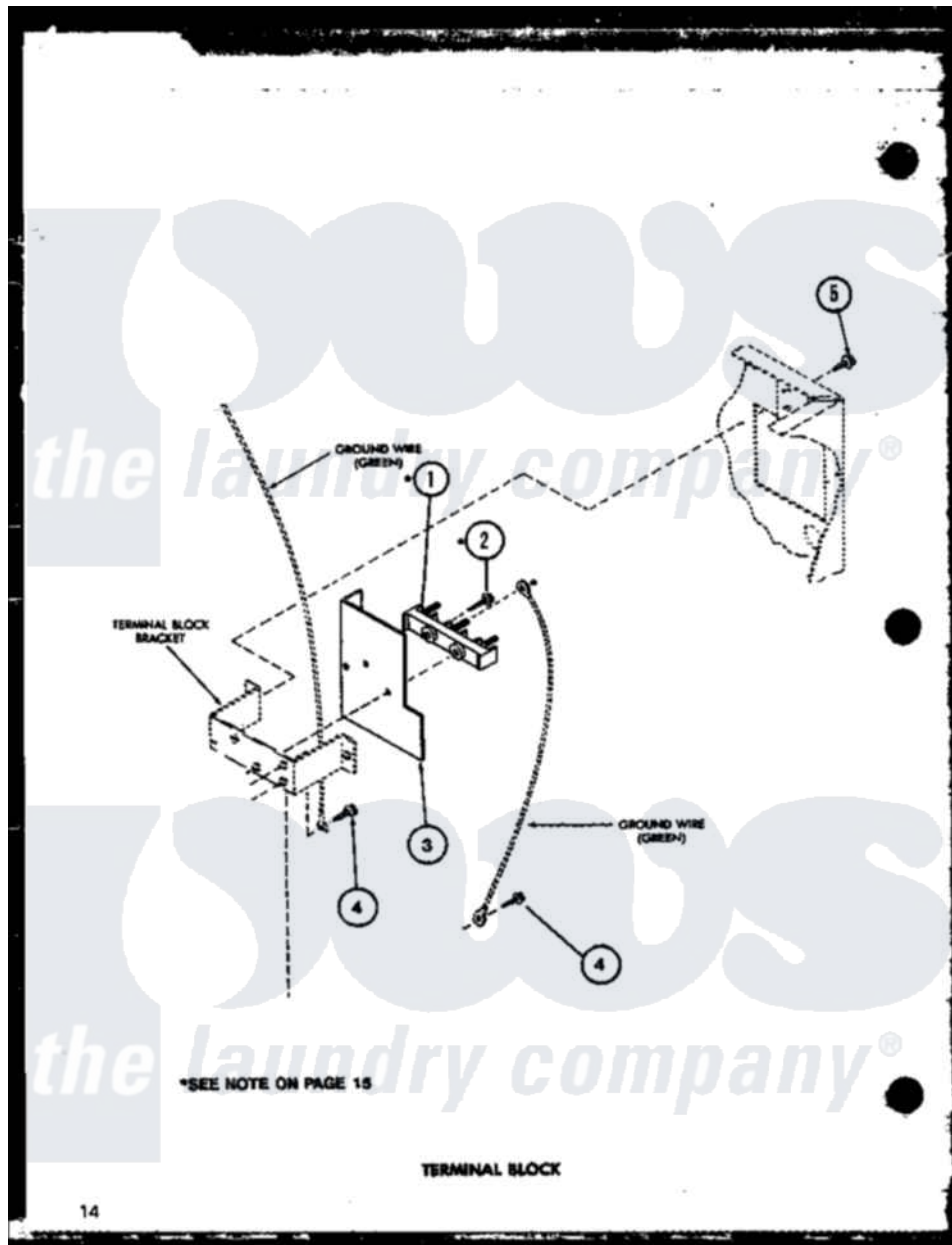

Amana LE3502W (BOM: P1118306W W) 08 - TERMINAL BLOCK

Amana Residential Amana LE3502W (BOM: P1118306W W) Dryer Parts Parts Diagram 08 - TERMINAL BLOCK
 Click on the part number to view part

Item	Original Part Number	Replaced By	Status	Part Description
1	R0605088		Not Available	TERMINAL BLOCK
2	R0600105	501285		Screw, No.12 X 9/16-Pla
3	R0604510		Not Available	SHIELD
4	R0600055	20530		Screw, 10-24 x 3/8 Hex
5	R0600017		Not Available	SCREW