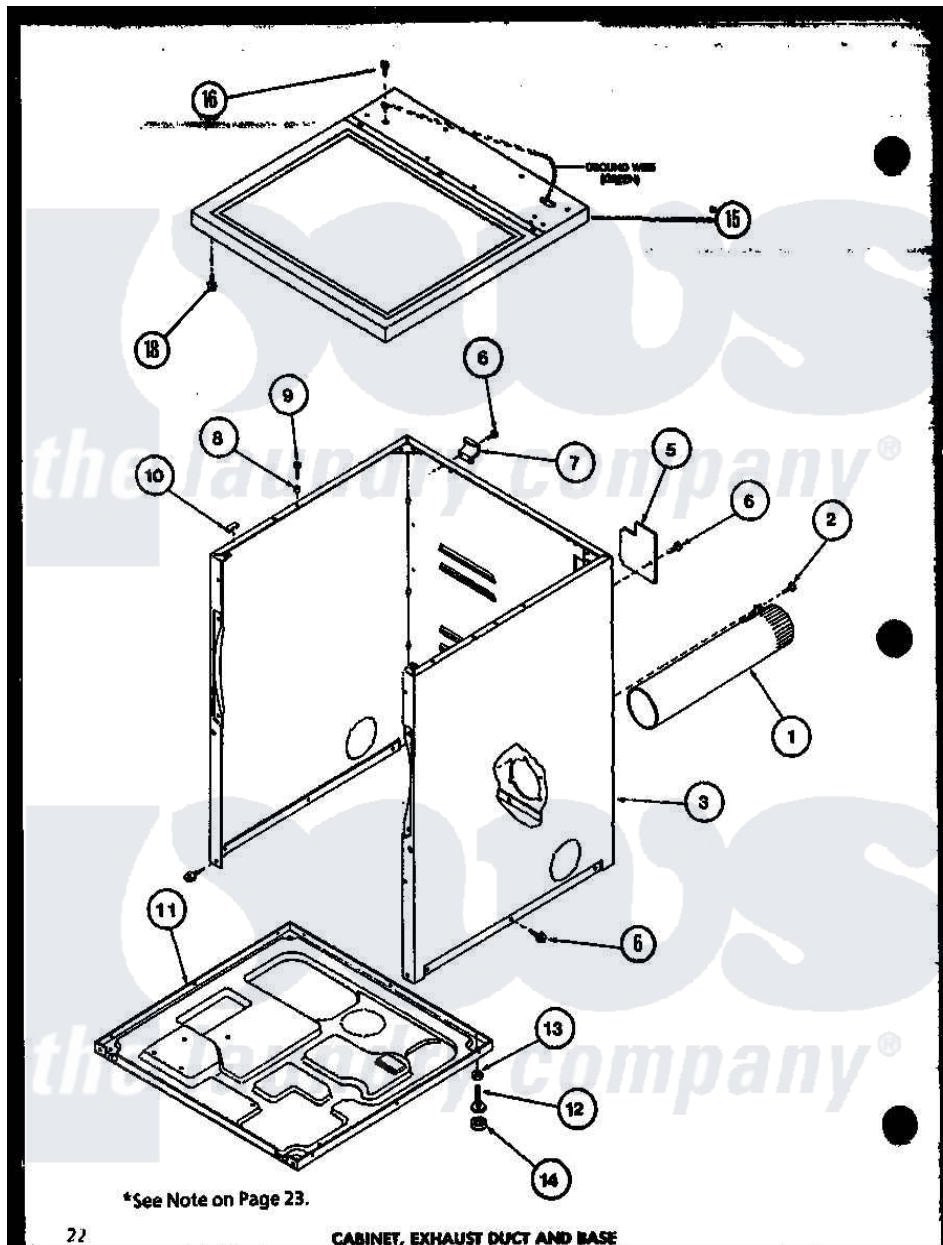

Amana LE3802L (BOM: P1122602W L) 01 - CABINET

Amana Residential Amana LE3802L (BOM: P1122602W L) Dryer Parts Parts Diagram 01 - CABINET
 Click on the part number to view part

Item	Original Part Number	Replaced By	Status	Part Description
1	R0603041		Not Available	DUCT, EXHAUST
2	R0600052		Not Available	SCREW, HEX HEAD
3	R0603118		Not Available	CABINET W
"	R0603068		Not Available	xxxASSY, DRYER CABINET
5	R0603182	60821		Access Cover
6	R0600017		Not Available	SCREW
7	R0605711		Not Available	HINGE
8	R0603524	505187		Locator, Panel
9	R0600102	Y014874		Screw, Idler Arm And Sleeve
10	R0606519	Y56128		Pad, Bumper
11	R0603183	60811		Assembly, Base-Complete
12	R0600051	Y305086		Adjustable Leg And Nut
13	R0601021	62739		Nut, Lock
14	R0606525	Y314137		Foot, Rubber
15	R0603230		Not Available	TOP, CABINET L
"	R0603229		Not Available	TOP, CABINET W