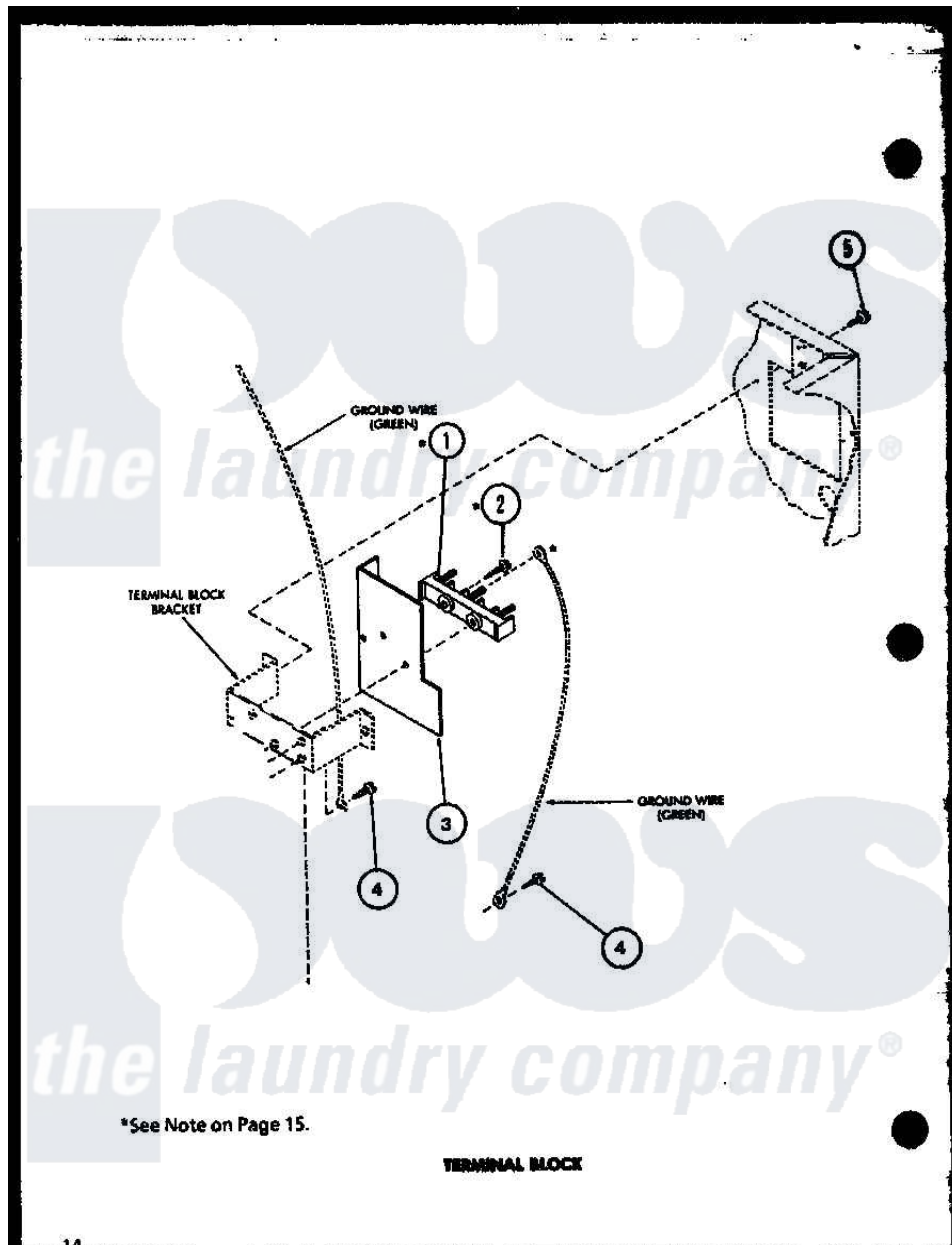

Amana LE3802L (BOM: P1122602W L) 08 - TERMINAL BLOCK

Amana Residential Amana LE3802L (BOM: P1122602W L) Dryer Parts Parts Diagram 08 - TERMINAL BLOCK
 Click on the part number to view part

Item	Original Part Number	Replaced By	Status	Part Description
1	R0605088		Not Available	TERMINAL BLOCK
2	R0600105	501285		Screw, No.12 X 9/16-Pla
3	R0604510		Not Available	SHIELD
4	R0600055	20530		Screw, 10-24 x 3/8 Hex
5	R0600017		Not Available	SCREW