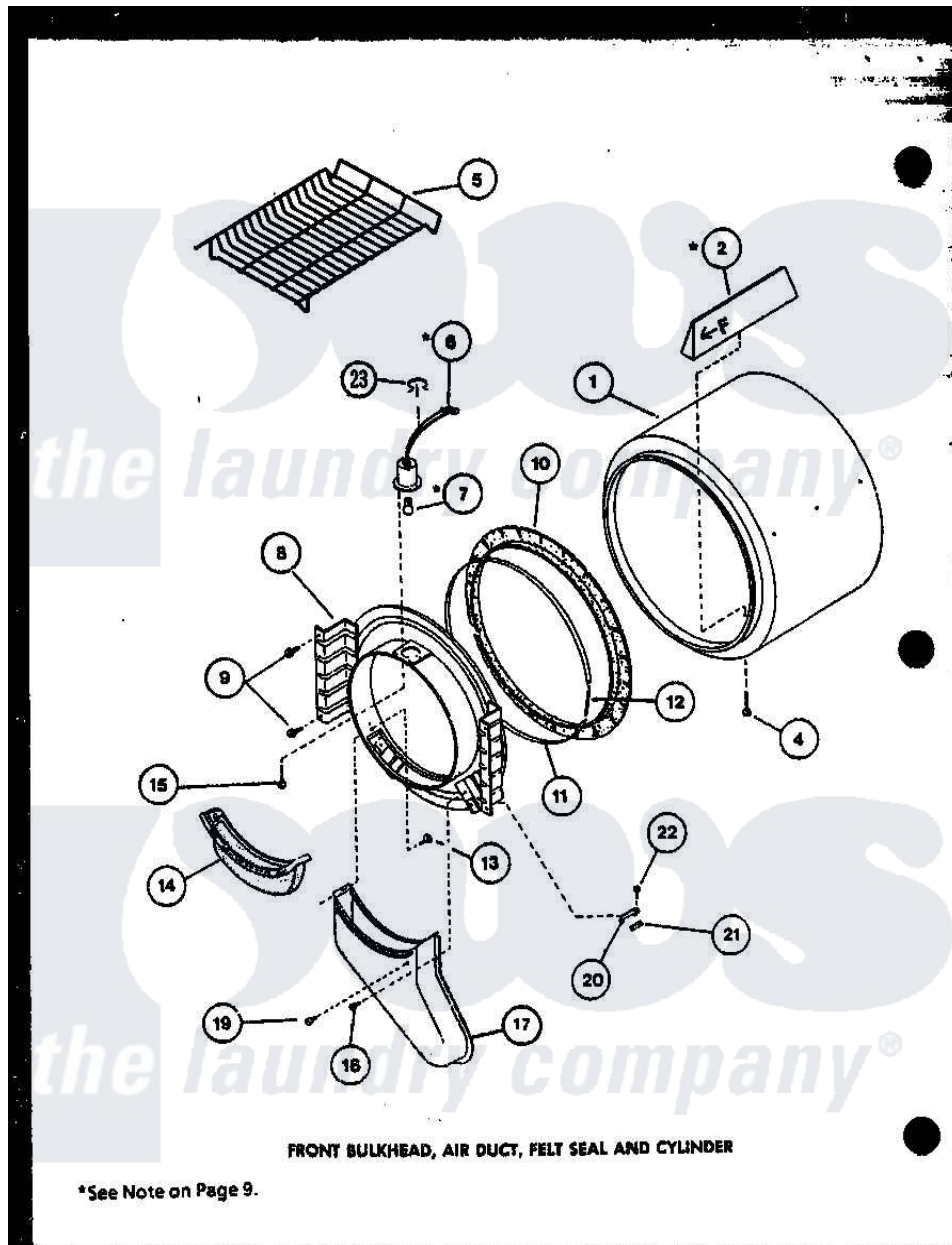

Amana LE3802W (BOM: P1122601W W) 02 - FRONT BULKHEAD

Amana Residential Amana LE3802W (BOM: P1122601W W) Dryer Parts Parts Diagram 02 - FRONT BULKHEAD  
 Click on the part number to view part

Item	Original Part Number	Replaced By	Status	Part Description
1	R0603176		Not Available	CYLINDER
2	R0605707		Not Available	BAFFLE CYLINDER SHORT
"	R0605706		Not Available	BAFFLE, CYLINDER LONG
4	R0600038		Not Available	SCREW
5	R0603572		Not Available	RACK, DRYING
6	R0605086		Not Available	RECEPTACLE, BULB
7	R0605087	<a href="#">67001316</a>		Bulb, Light
8	R0603227		Not Available	BULKHEAD FRONT W
9	R0600017		Not Available	SCREW
10	R0604508	<a href="#">56088</a>		Assembly, Seal
11	R0605555		Not Available	STRAP, SEAL
12	R0605554	<a href="#">52310</a>		Spring
13	R0600052		Not Available	SCREW, HEX HEAD
14	R0603594	<a href="#">61376P</a>		Filter, Lint-White W/Inst.
15	R0600093	<a href="#">31260</a>		Screw, No.8 X 3/8 Ind H
17	R0603595		Not Available	AIR DUCT

18	R0600039	<a href="#">489464</a>	Screw
19	R0606523		Not Available BUMPER
20	R0605708	<a href="#">61448</a>	Glide, Cylinder-Rulon F
21	R0604521	<a href="#">58049</a>	Pad, Thin
22	R0600004	<a href="#">W10116760</a>	Screw
23	R0601522	<a href="#">51291</a>	Clip, Wire