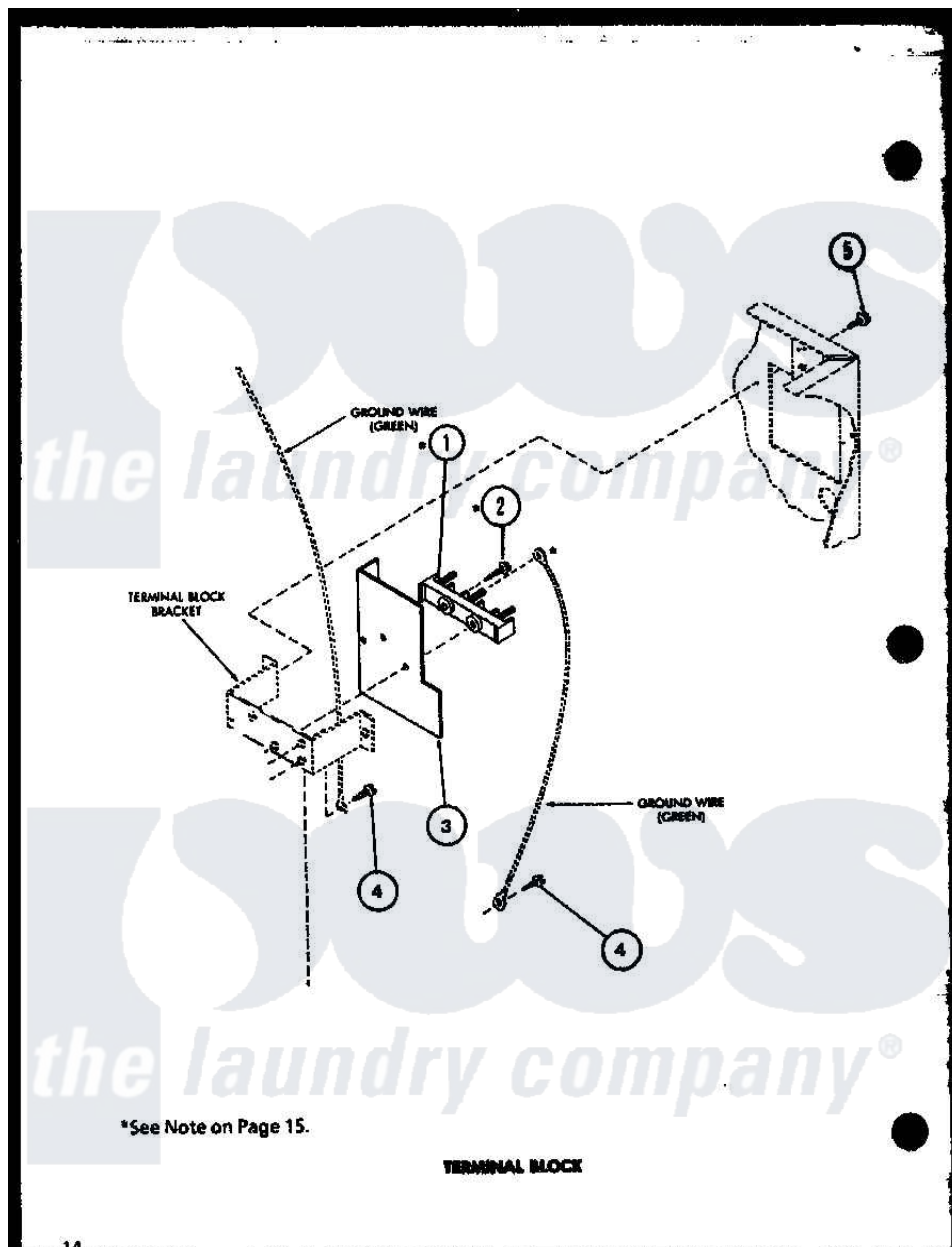

Amana LE3802W (BOM: P1122601W W) 08 - TERMINAL BLOCK

Amana Residential Amana LE3802W (BOM: P1122601W W) Dryer Parts Parts Diagram 08 - TERMINAL BLOCK
 Click on the part number to view part

Item	Original Part Number	Replaced By	Status	Part Description
1	R0605088		Not Available	TERMINAL BLOCK
2	R0600105	501285		Screw, No.12 X 9/16-Pla
3	R0604510		Not Available	SHIELD
4	R0600055	20530		Screw, 10-24 x 3/8 Hex
5	R0600017		Not Available	SCREW