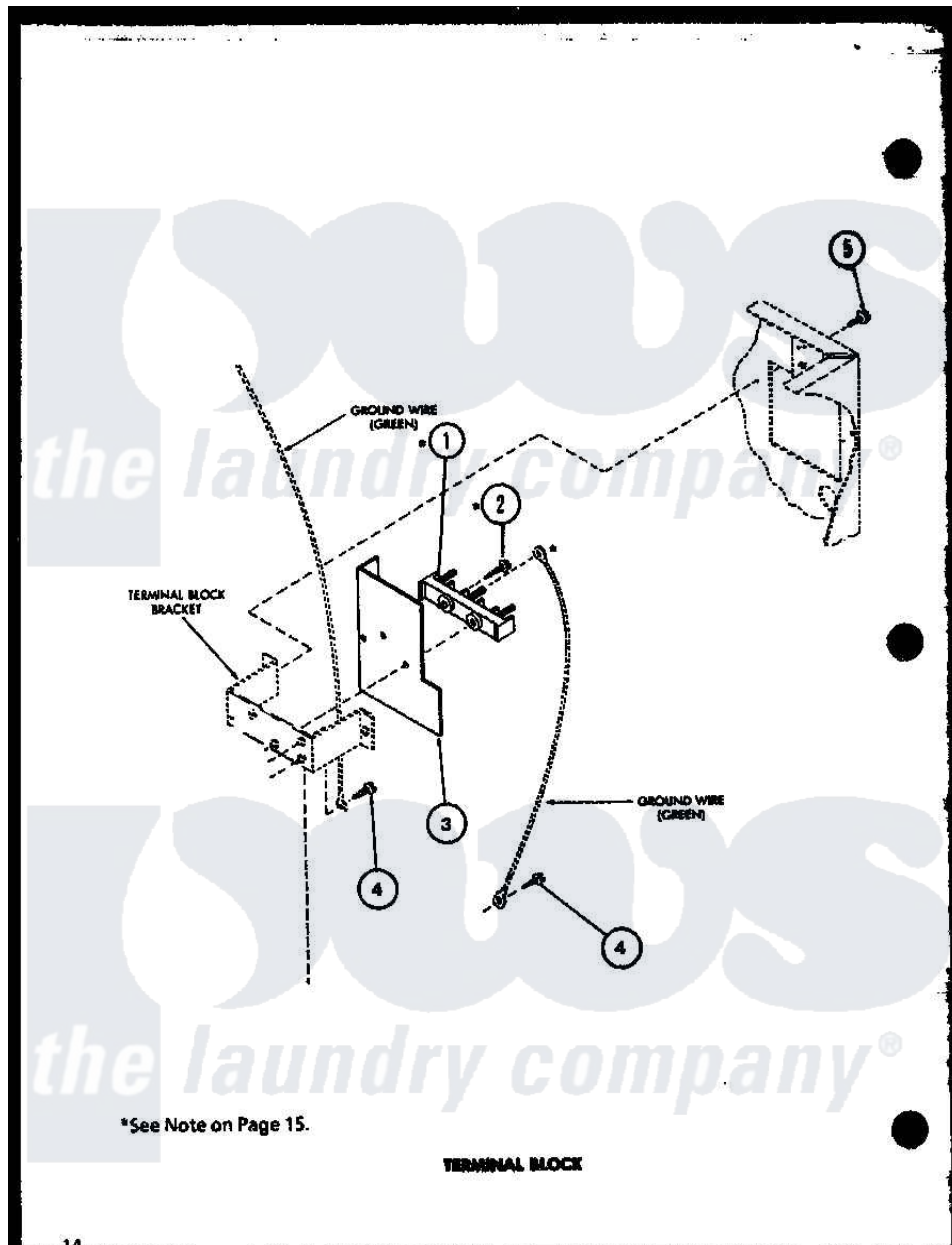

Amana LE3902L (BOM: P1122604W L) 08 - TERMINAL BLOCK

Amana Residential Amana LE3902L (BOM: P1122604W L) Dryer Parts Parts Diagram 08 - TERMINAL BLOCK
 Click on the part number to view part

Item	Original Part Number	Replaced By	Status	Part Description
1	R0605088		Not Available	TERMINAL BLOCK
2	R0600105	501285		Screw, No.12 X 9/16-Pla
3	R0604510		Not Available	SHIELD
4	R0600055	20530		Screw, 10-24 x 3/8 Hex
5	R0600017		Not Available	SCREW