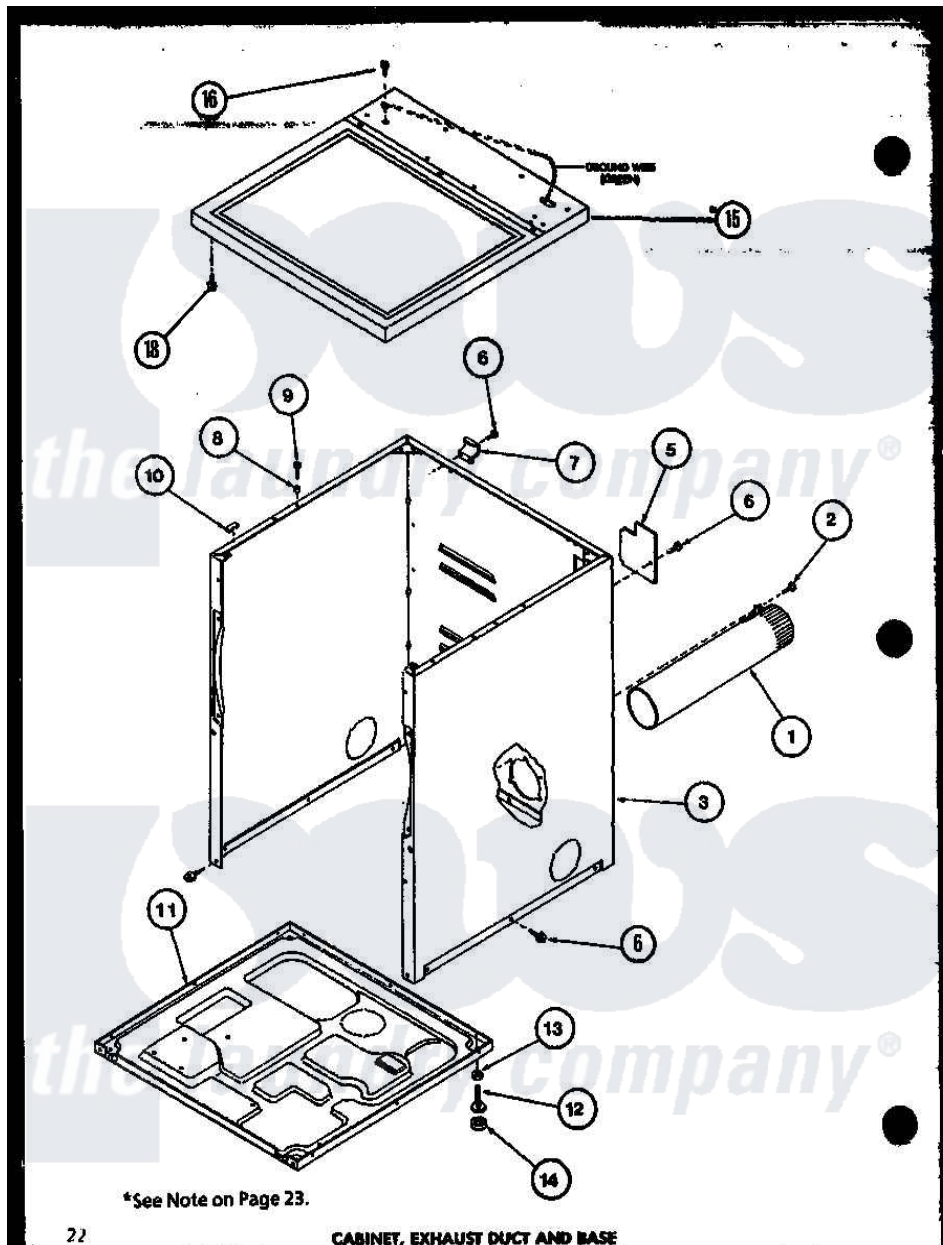

Amana LE3902W (BOM: P1122603W W) 01 - CABINET

Amana Residential Amana LE3902W (BOM: P1122603W W) Dryer Parts Parts Diagram 01 - CABINET
 Click on the part number to view part

Item	Original Part Number	Replaced By	Status	Part Description
1	R0603041		Not Available	DUCT, EXHAUST
2	R0600052		Not Available	SCREW, HEX HEAD
3	R0603118		Not Available	CABINET W
"	R0603068		Not Available	xxxASSY, DRYER CABINET
5	R0603182	60821		Access Cover
6	R0600017		Not Available	SCREW
7	R0605711		Not Available	HINGE
8	R0603524	505187		Locator, Panel
9	R0600102	Y014874		Screw, Idler Arm And Sleeve
10	R0606519	Y56128		Pad, Bumper
11	R0603183	60811		Assembly, Base-Complete
12	R0600051	Y305086		Adjustable Leg And Nut
13	R0601021	62739		Nut, Lock
14	R0606525	Y314137		Foot, Rubber
15	R0603230		Not Available	TOP, CABINET L
"	R0603229		Not Available	TOP, CABINET W